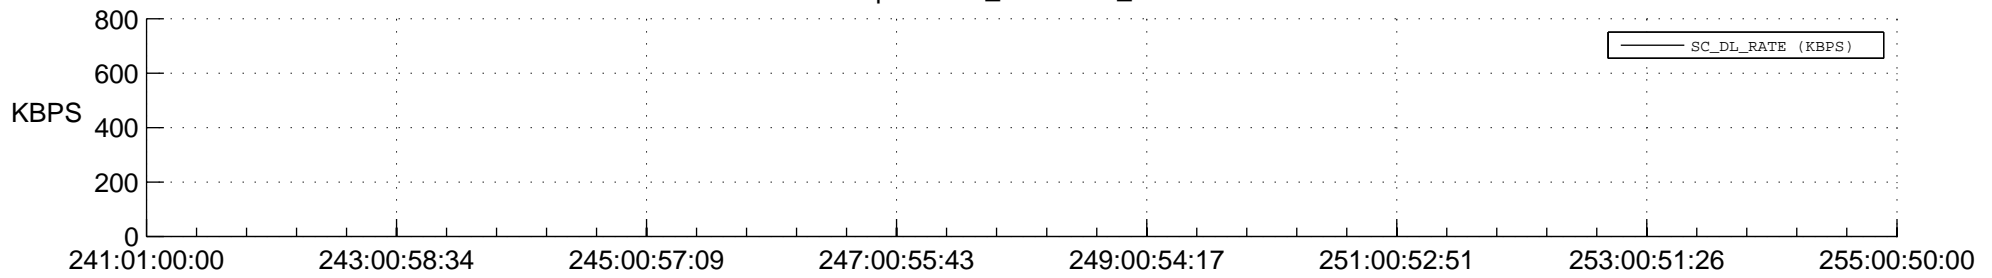

STEREO AHEAD SSR PCT Full Prediction

SWAVES_Percent_Full_Prediction

IMPACT_Percent_Full_Prediction

PLASTIC_Percent_Full_Prediction

Spacecraft_DownLink_Rate

Ground Time (2014:241:01:00:00.000 -2014:255:00:50:00.000)