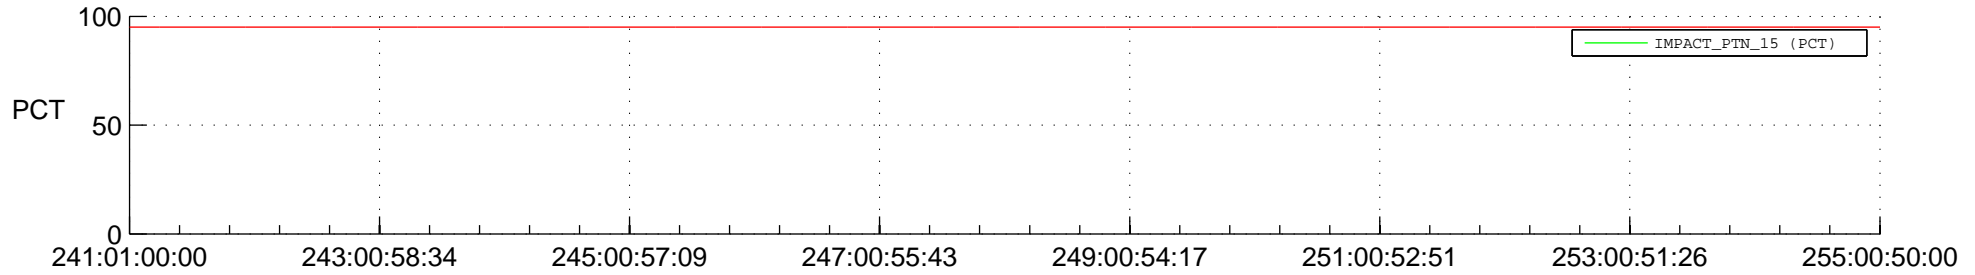

STEREO AHEAD SSR PCT Full Prediction

SWAVES_Percent_Full_Prediction

IMPACT_Percent_Full_Prediction

PLASTIC_Percent_Full_Prediction

Spacecraft_DownLink_Rate

Ground Time (2014:241:01:00:00.000 -2014:255:00:50:00.000)