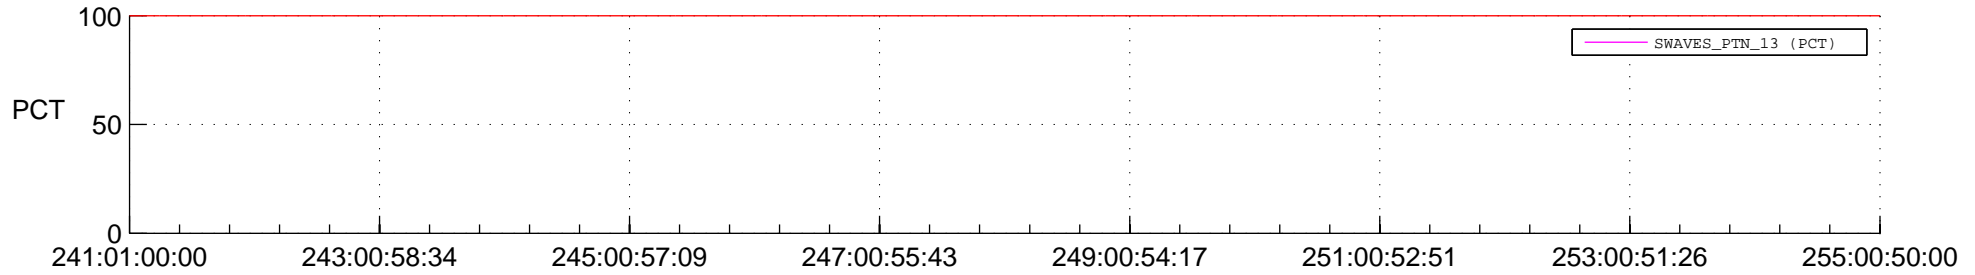

STEREO AHEAD SSR PCT Full Prediction

SWAVES_Percent_Full_Prediction

IMPACT_Percent_Full_Prediction

PLASTIC_Percent_Full_Prediction

Spacecraft_DownLink_Rate

Ground Time (2014:241:01:00:00.000 -2014:255:00:50:00.000)