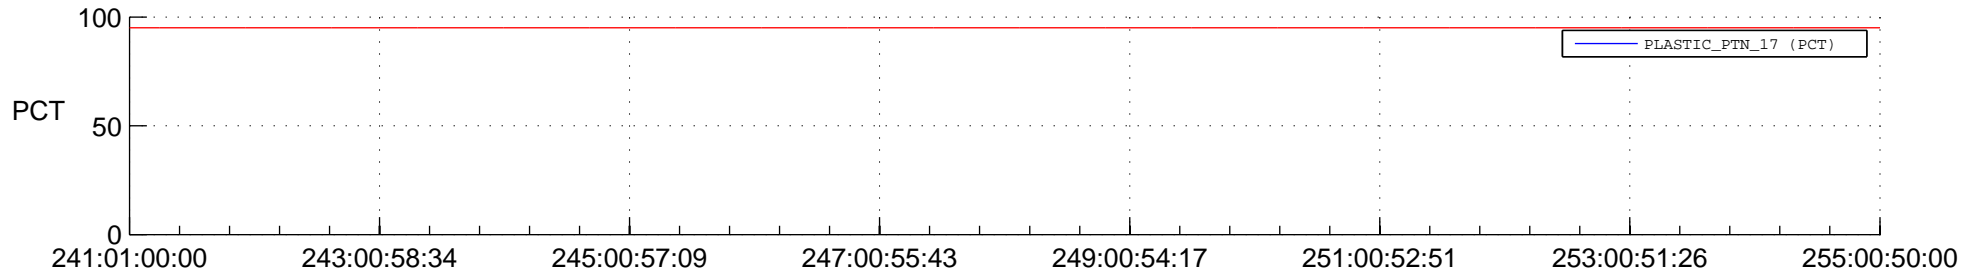

STEREO AHEAD SSR PCT Full Prediction

SWAVES_Percent_Full_Prediction

IMPACT_Percent_Full_Prediction

PLASTIC_Percent_Full_Prediction

Spacecraft_DownLink_Rate

Ground Time (2014:241:01:00:00.000 -2014:255:00:50:00.000)