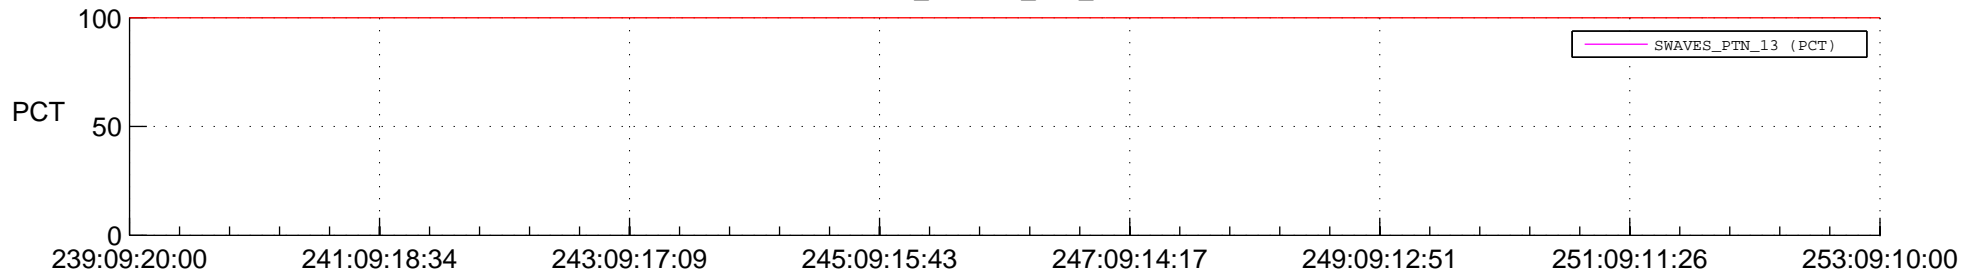

STEREO AHEAD SSR PCT Full Prediction

SWAVES_Percent_Full_Prediction

IMPACT_Percent_Full_Prediction

PLASTIC_Percent_Full_Prediction

Spacecraft_DownLink_Rate