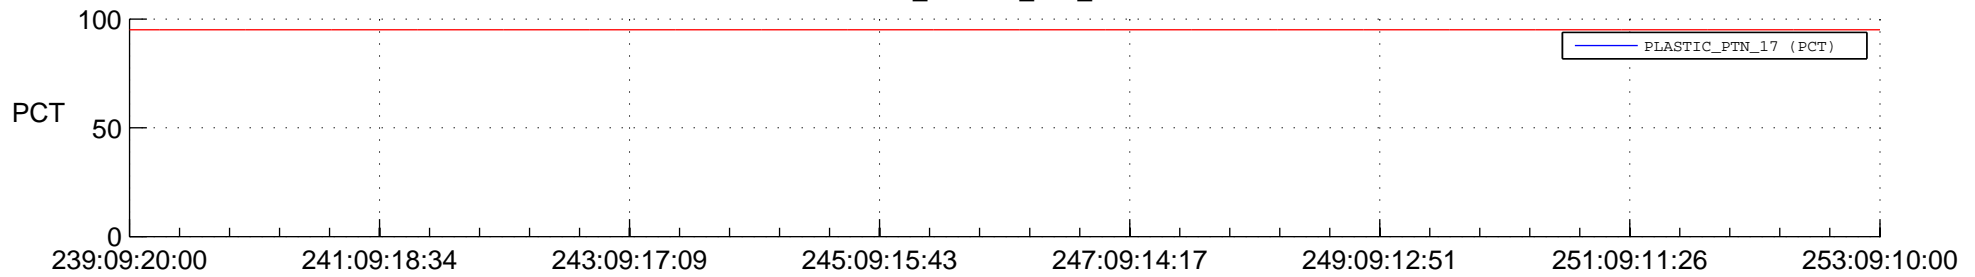

STEREO AHEAD SSR PCT Full Prediction

SWAVES_Percent_Full_Prediction

IMPACT_Percent_Full_Prediction

PLASTIC_Percent_Full_Prediction

Spacecraft_DownLink_Rate