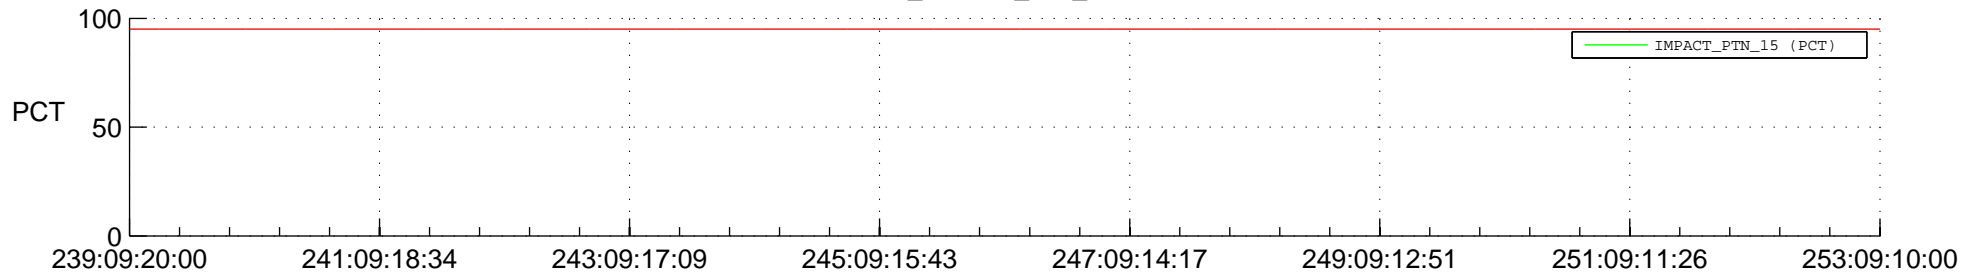

STEREO AHEAD SSR PCT Full Prediction

SWAVES_Percent_Full_Prediction

IMPACT_Percent_Full_Prediction

PLASTIC_Percent_Full_Prediction

Spacecraft_DownLink_Rate