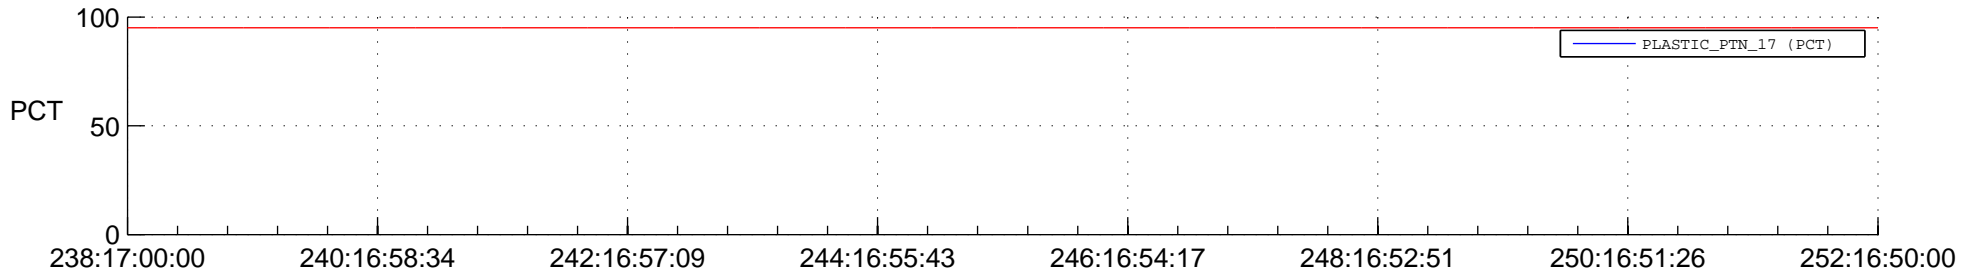

## Spacecraft\_DownLink\_Rate

Ground Time (2014:238:17:00:00.000 -2014:252:16:50:00.000)