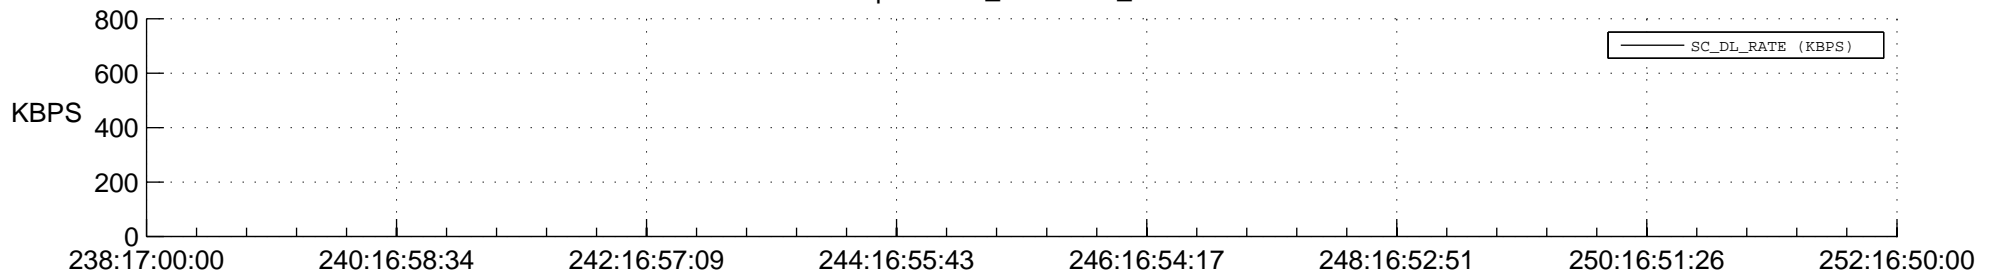

## Spacecraft\_DownLink\_Rate

Ground Time (2014:238:17:00:00.000 -2014:252:16:50:00.000)