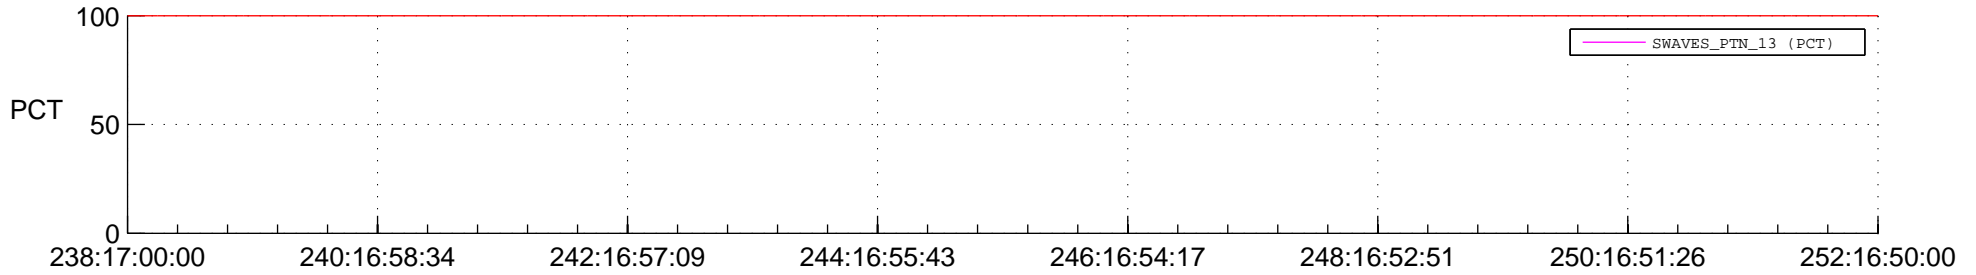

STEREO AHEAD SSR PCT Full Prediction

SWAVES_Percent_Full_Prediction