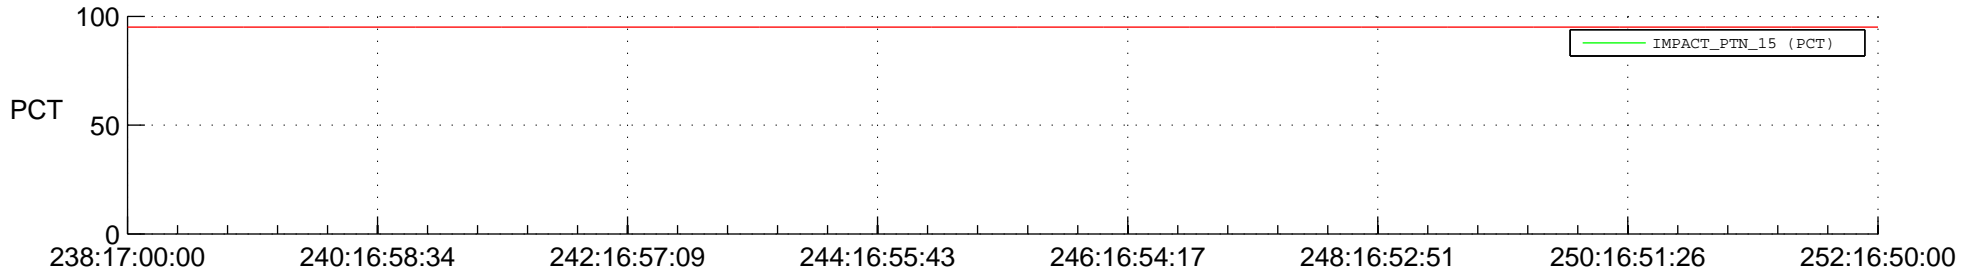

IMPACT_Percent_Full_Prediction