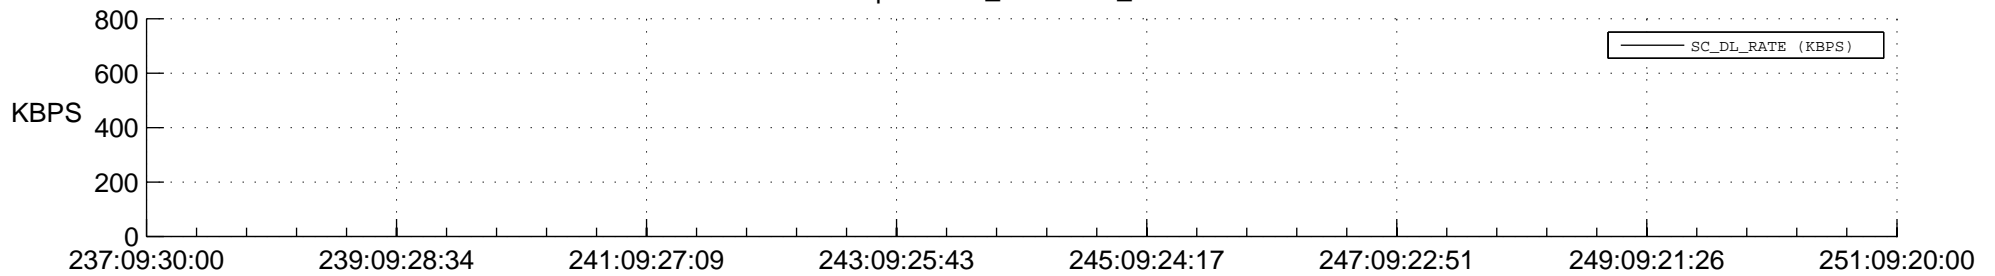

STEREO AHEAD SSR PCT Full Prediction

SWAVES_Percent_Full_Prediction

IMPACT_Percent_Full_Prediction

PLASTIC_Percent_Full_Prediction

Spacecraft_DownLink_Rate

Ground Time (2014:237:09:30:00.000 -2014:251:09:20:00.000)