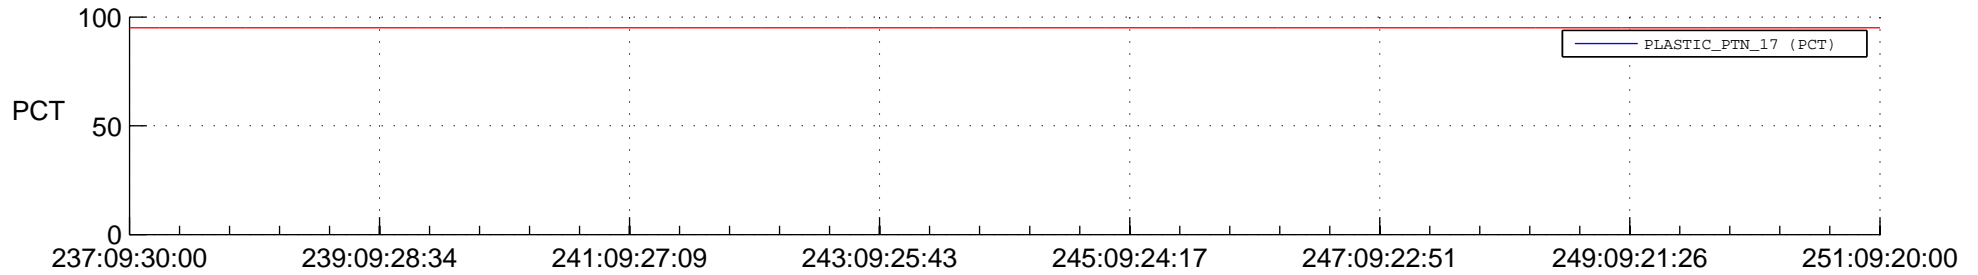

STEREO AHEAD SSR PCT Full Prediction

SWAVES_Percent_Full_Prediction

IMPACT_Percent_Full_Prediction

PLASTIC_Percent_Full_Prediction

Spacecraft_DownLink_Rate

Ground Time (2014:237:09:30:00.000 -2014:251:09:20:00.000)