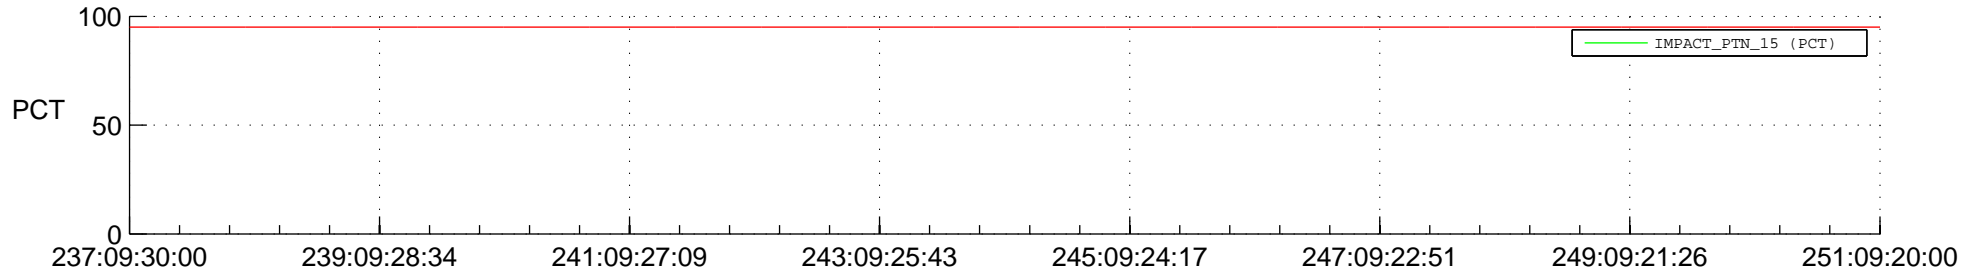

STEREO AHEAD SSR PCT Full Prediction

SWAVES_Percent_Full_Prediction

IMPACT_Percent_Full_Prediction

PLASTIC_Percent_Full_Prediction

Spacecraft_DownLink_Rate

Ground Time (2014:237:09:30:00.000 -2014:251:09:20:00.000)