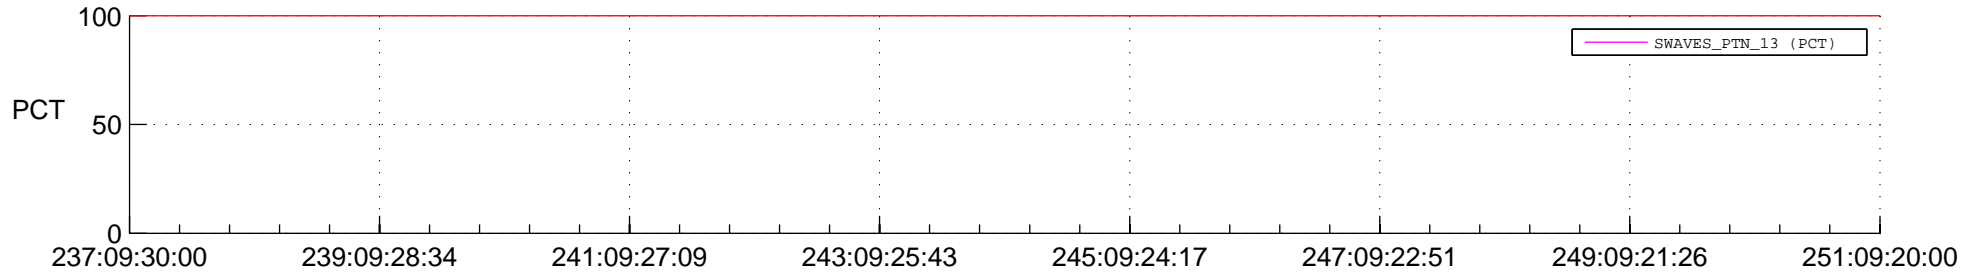

STEREO AHEAD SSR PCT Full Prediction

SWAVES_Percent_Full_Prediction

IMPACT_Percent_Full_Prediction

PLASTIC_Percent_Full_Prediction

Spacecraft_DownLink_Rate

Ground Time (2014:237:09:30:00.000 -2014:251:09:20:00.000)