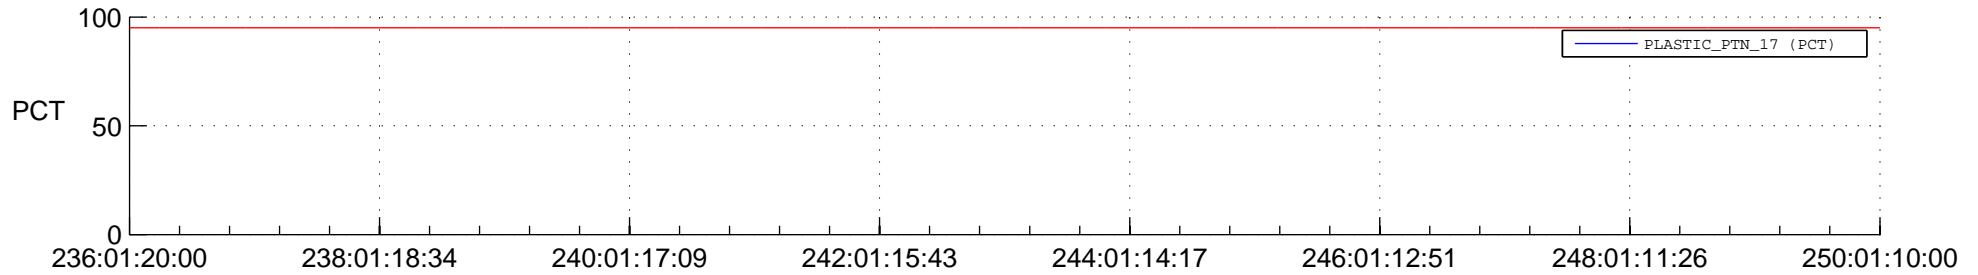

## Spacecraft\_DownLink\_Rate

Ground Time (2014:236:01:20:00.000 -2014:250:01:10:00.000)