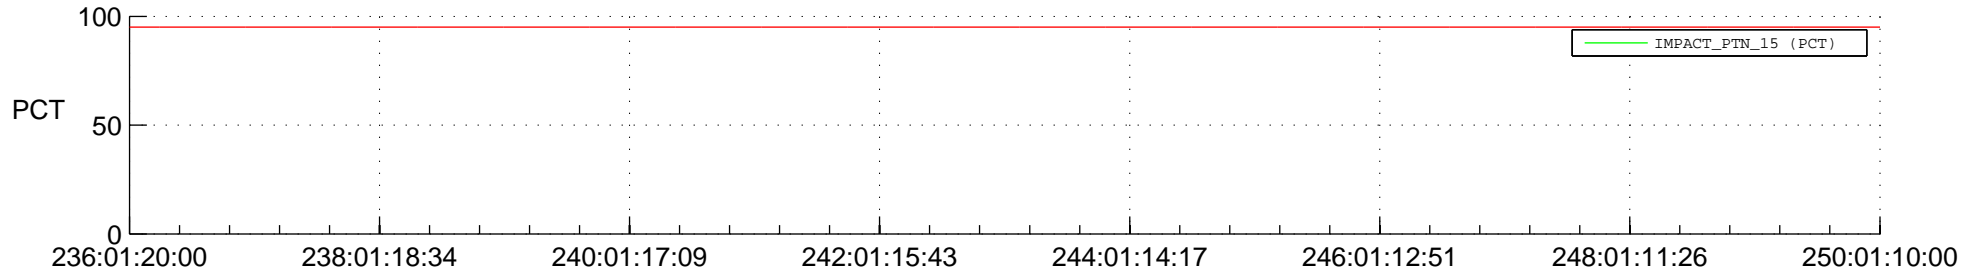

IMPACT_Percent_Full_Prediction