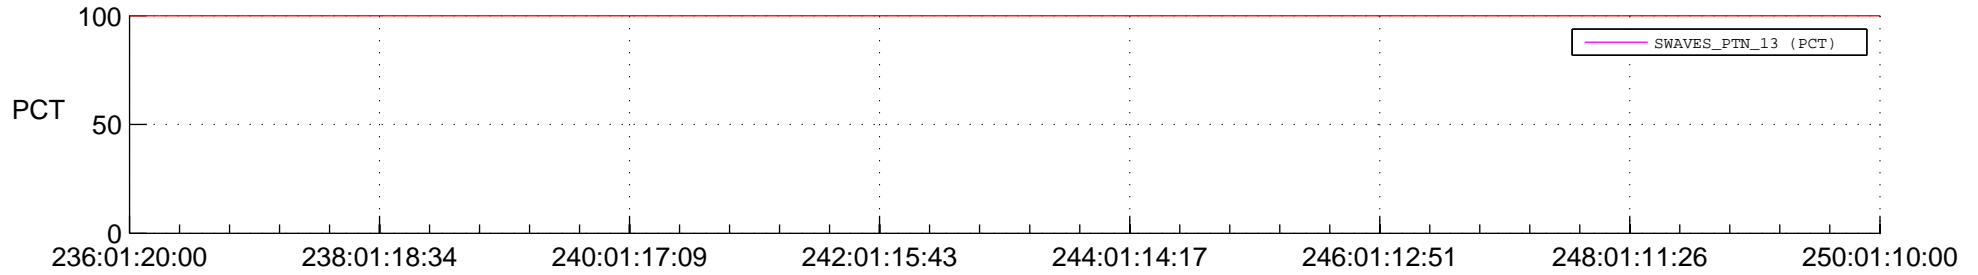

STEREO AHEAD SSR PCT Full Prediction

SWAVES_Percent_Full_Prediction