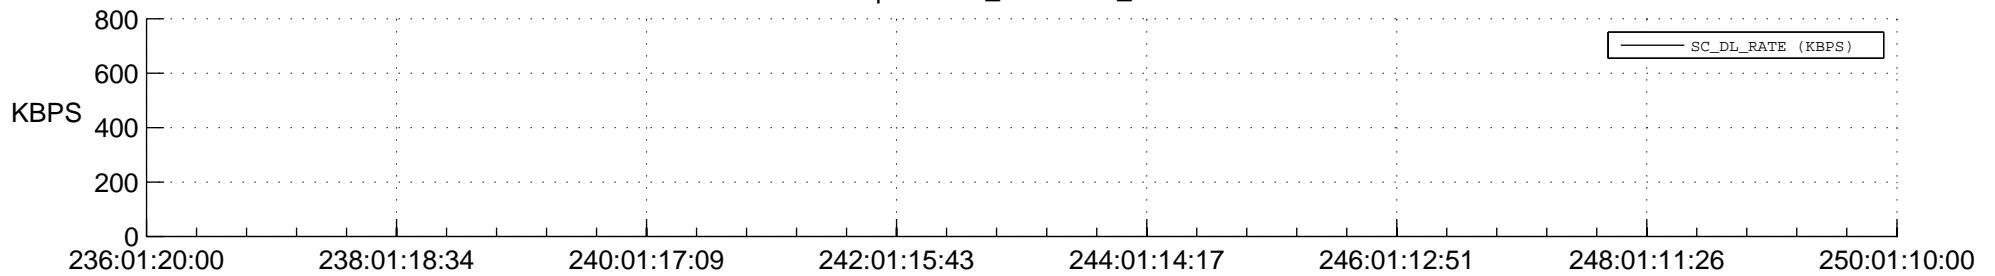

## Spacecraft\_DownLink\_Rate

Ground Time (2014:236:01:20:00.000 -2014:250:01:10:00.000)