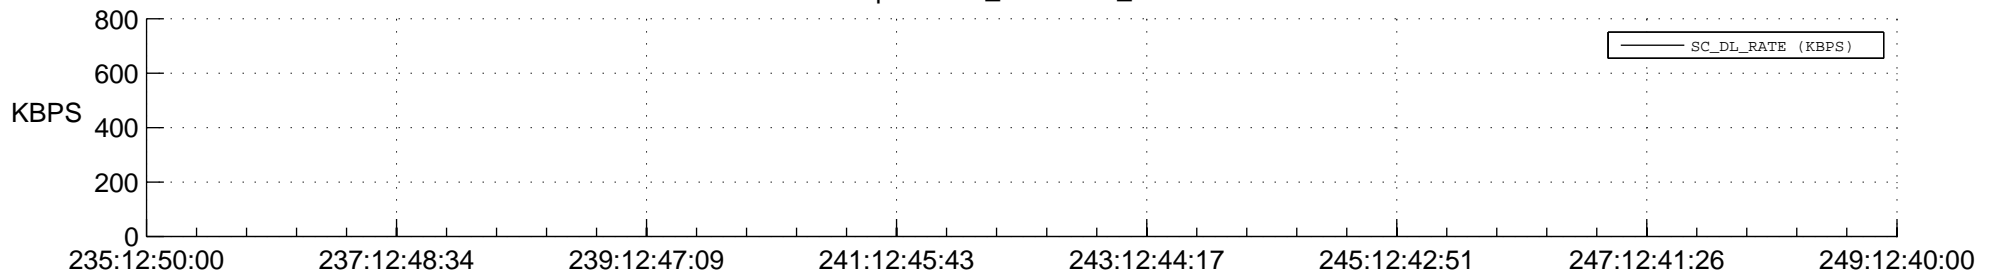

STEREO AHEAD SSR PCT Full Prediction

SWAVES_Percent_Full_Prediction

IMPACT_Percent_Full_Prediction

PLASTIC_Percent_Full_Prediction

Spacecraft_DownLink_Rate

Ground Time (2014:235:12:50:00.000 -2014:249:12:40:00.000)