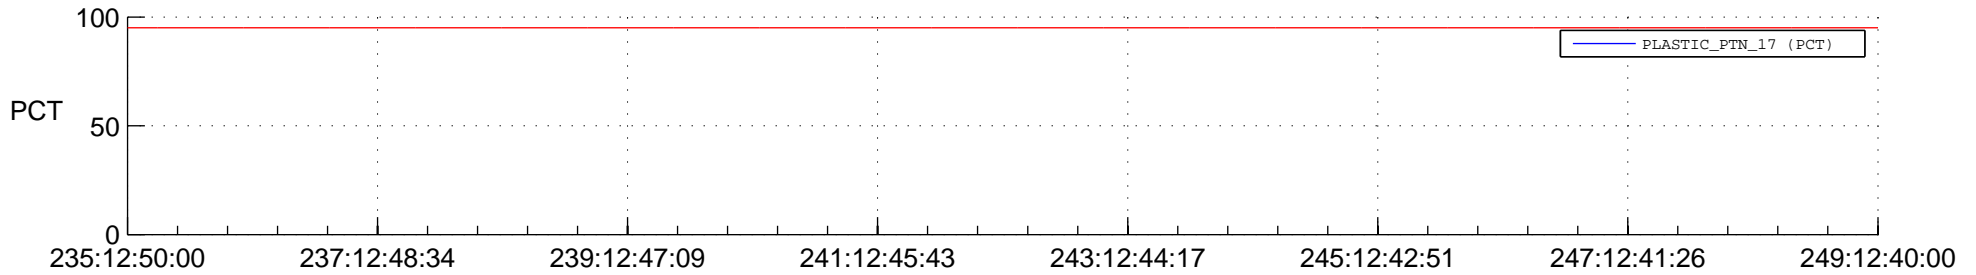

STEREO AHEAD SSR PCT Full Prediction

SWAVES_Percent_Full_Prediction

IMPACT_Percent_Full_Prediction

PLASTIC_Percent_Full_Prediction

Spacecraft_DownLink_Rate

Ground Time (2014:235:12:50:00.000 -2014:249:12:40:00.000)