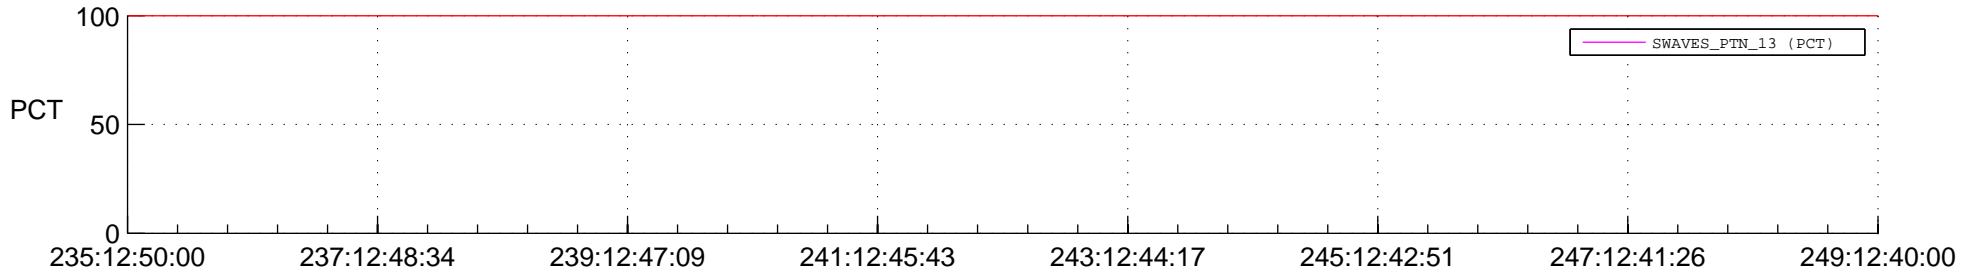

STEREO AHEAD SSR PCT Full Prediction

SWAVES_Percent_Full_Prediction

IMPACT_Percent_Full_Prediction

PLASTIC_Percent_Full_Prediction

Spacecraft_DownLink_Rate

Ground Time (2014:235:12:50:00.000 -2014:249:12:40:00.000)