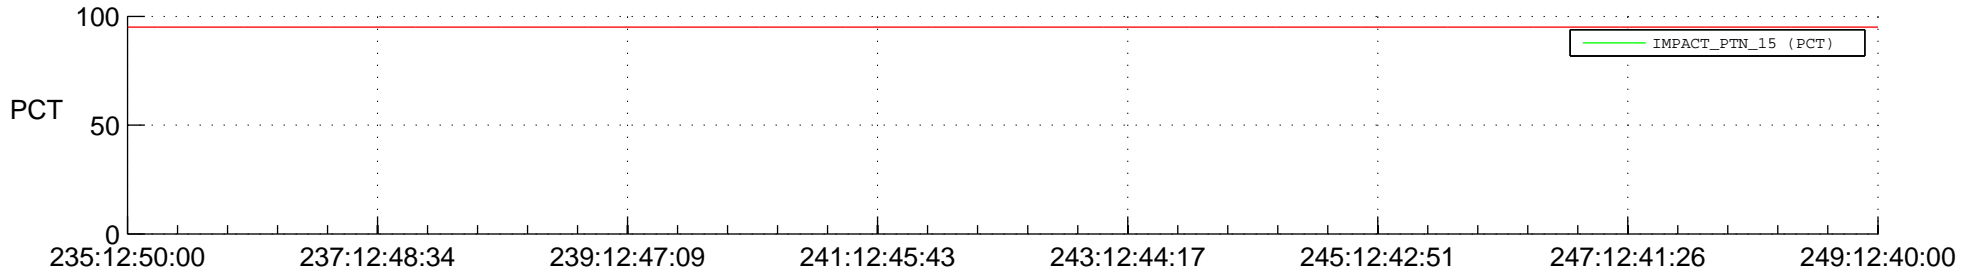

STEREO AHEAD SSR PCT Full Prediction

SWAVES_Percent_Full_Prediction

IMPACT_Percent_Full_Prediction

PLASTIC_Percent_Full_Prediction

Spacecraft_DownLink_Rate

Ground Time (2014:235:12:50:00.000 -2014:249:12:40:00.000)