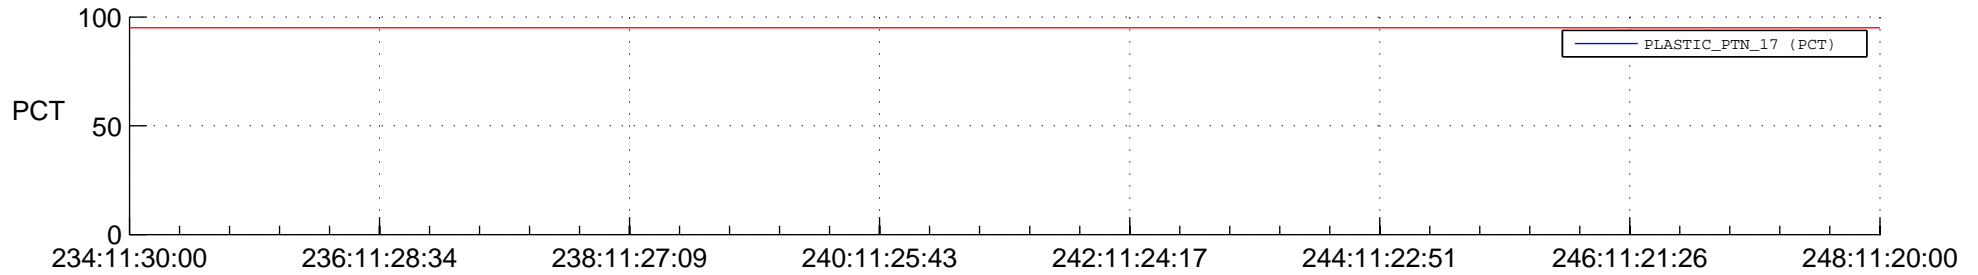

## Spacecraft\_DownLink\_Rate

Ground Time (2014:234:11:30:00.000 -2014:248:11:20:00.000)