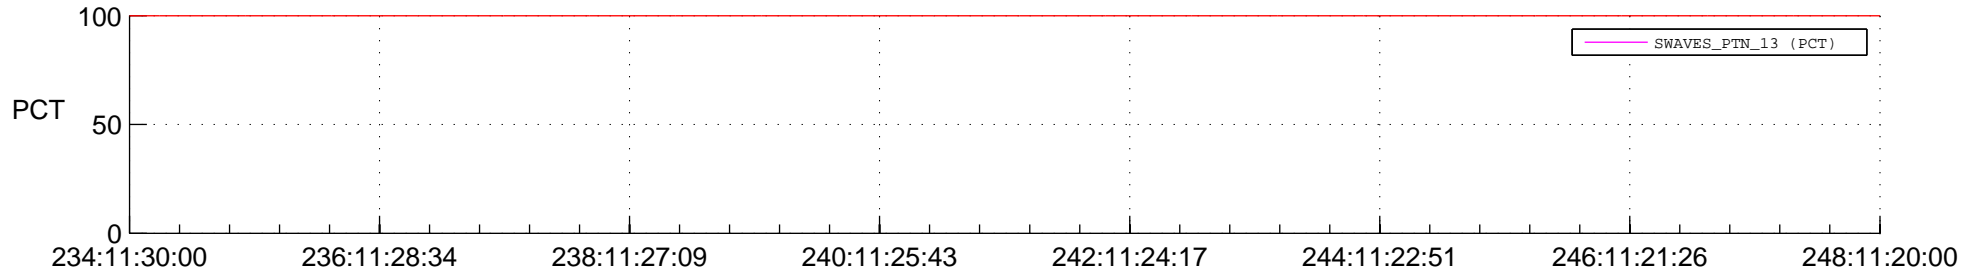

STEREO AHEAD SSR PCT Full Prediction

SWAVES_Percent_Full_Prediction