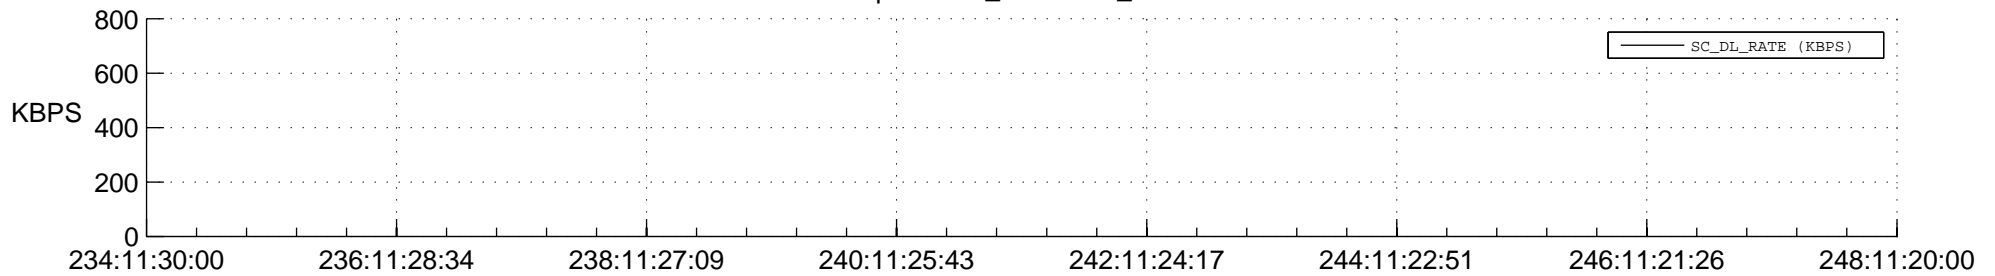

## Spacecraft\_DownLink\_Rate

Ground Time (2014:234:11:30:00.000 -2014:248:11:20:00.000)