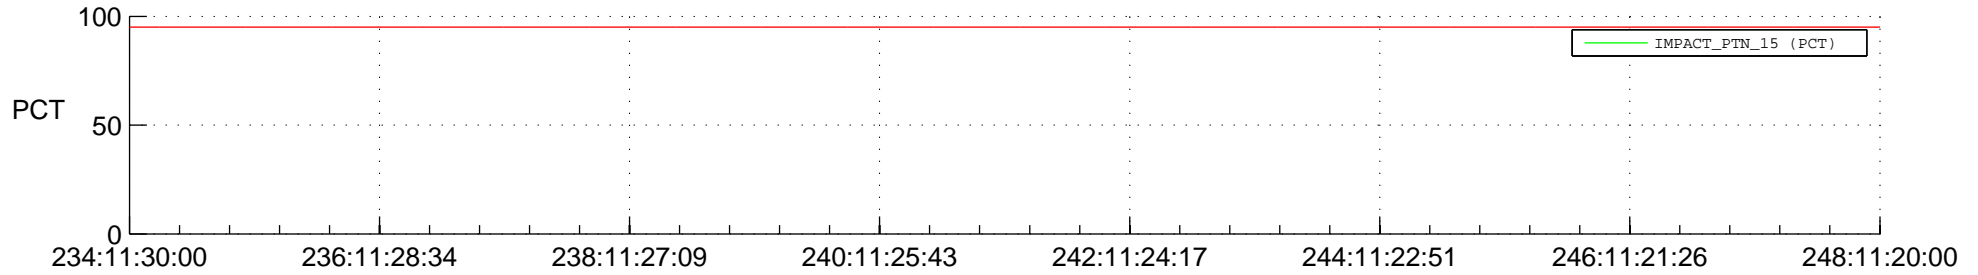

IMPACT_Percent_Full_Prediction