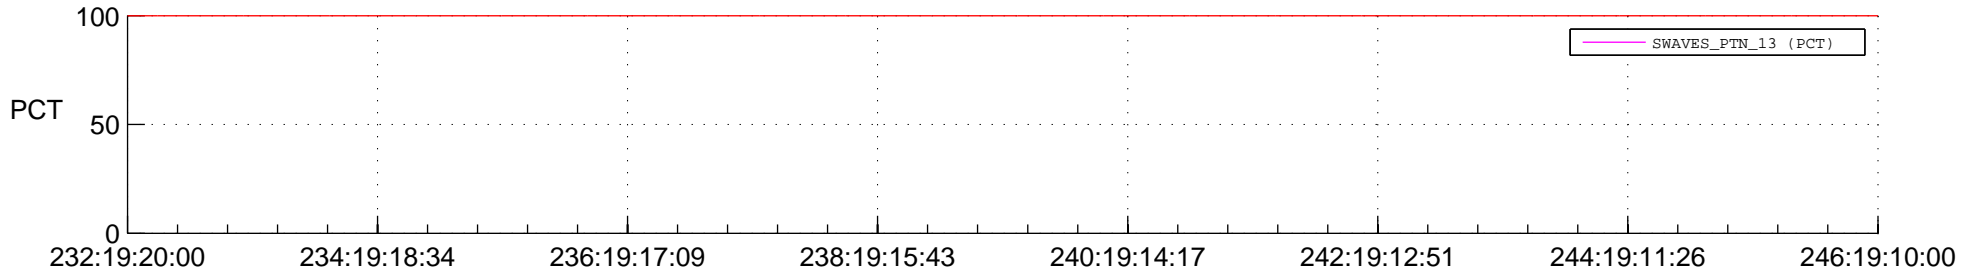

STEREO AHEAD SSR PCT Full Prediction

SWAVES_Percent_Full_Prediction