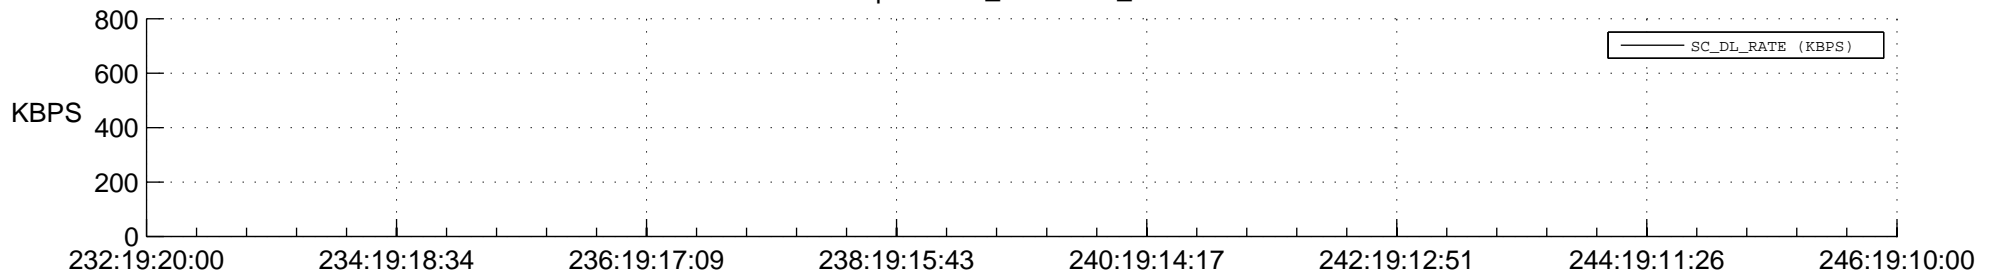

## Spacecraft\_DownLink\_Rate

Ground Time (2014:232:19:20:00.000 -2014:246:19:10:00.000)