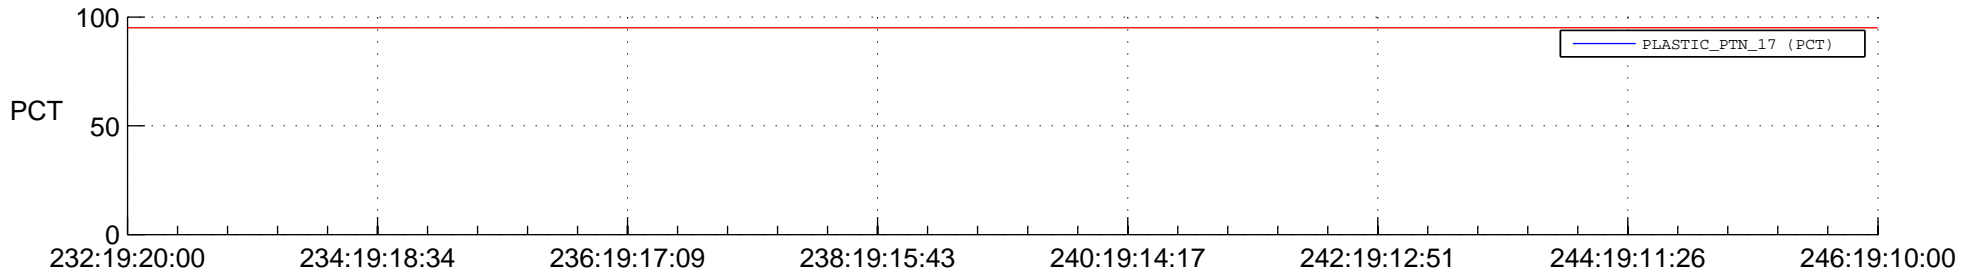

## Spacecraft\_DownLink\_Rate

Ground Time (2014:232:19:20:00.000 -2014:246:19:10:00.000)