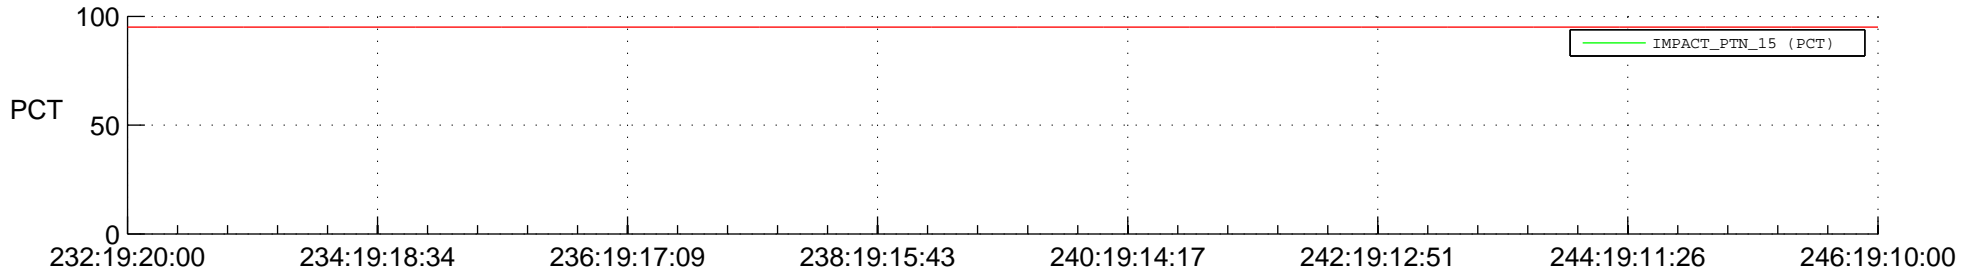

IMPACT_Percent_Full_Prediction