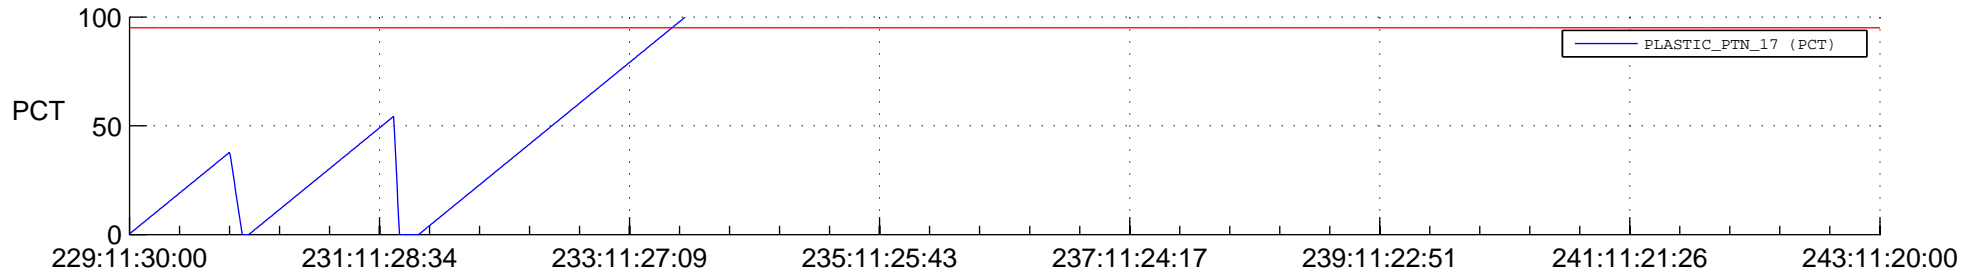

STEREO AHEAD SSR PCT Full Prediction

SWAVES_Percent_Full_Prediction

IMPACT_Percent_Full_Prediction

PLASTIC_Percent_Full_Prediction

Spacecraft_DownLink_Rate

Ground Time (2014:229:11:30:00.000 -2014:243:11:20:00.000)