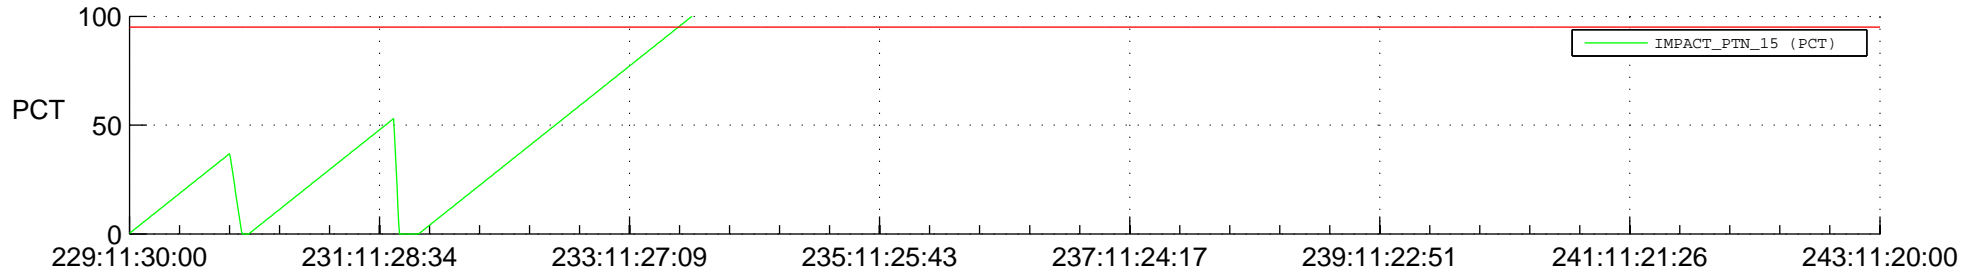

STEREO AHEAD SSR PCT Full Prediction

SWAVES_Percent_Full_Prediction

IMPACT_Percent_Full_Prediction

PLASTIC_Percent_Full_Prediction

Spacecraft_DownLink_Rate

Ground Time (2014:229:11:30:00.000 -2014:243:11:20:00.000)