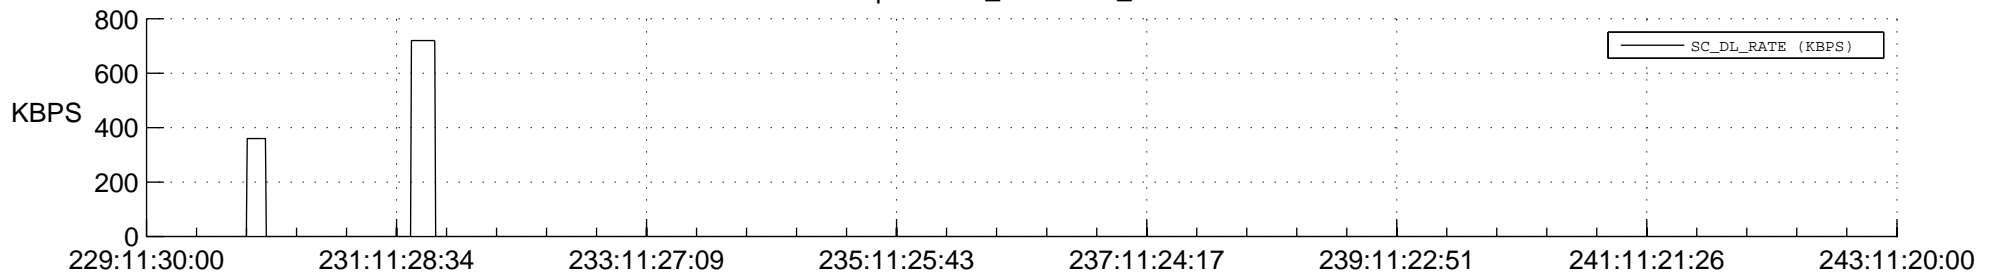

STEREO AHEAD SSR PCT Full Prediction

SWAVES_Percent_Full_Prediction

IMPACT_Percent_Full_Prediction

PLASTIC_Percent_Full_Prediction

Spacecraft_DownLink_Rate

Ground Time (2014:229:11:30:00.000 -2014:243:11:20:00.000)