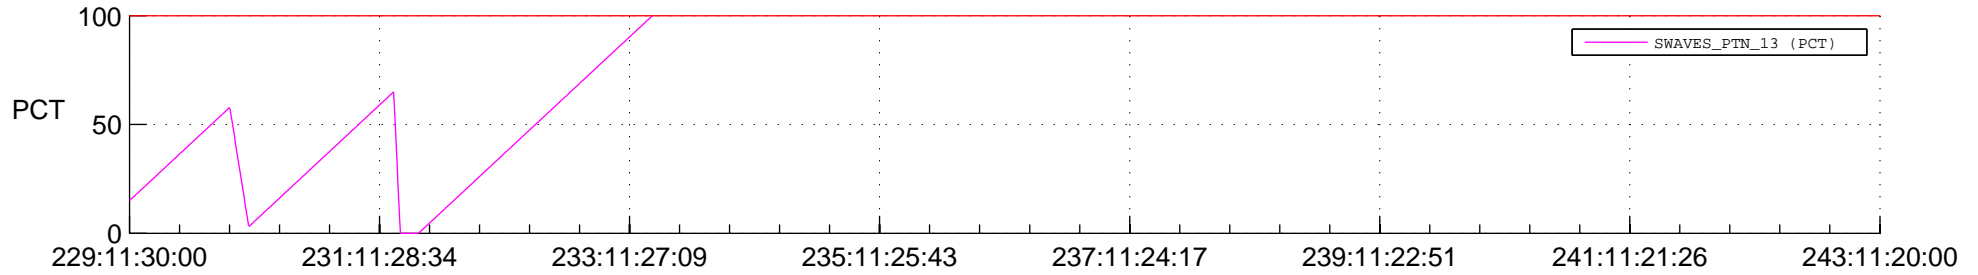

STEREO AHEAD SSR PCT Full Prediction

SWAVES_Percent_Full_Prediction

IMPACT_Percent_Full_Prediction

PLASTIC_Percent_Full_Prediction

Spacecraft_DownLink_Rate

Ground Time (2014:229:11:30:00.000 -2014:243:11:20:00.000)