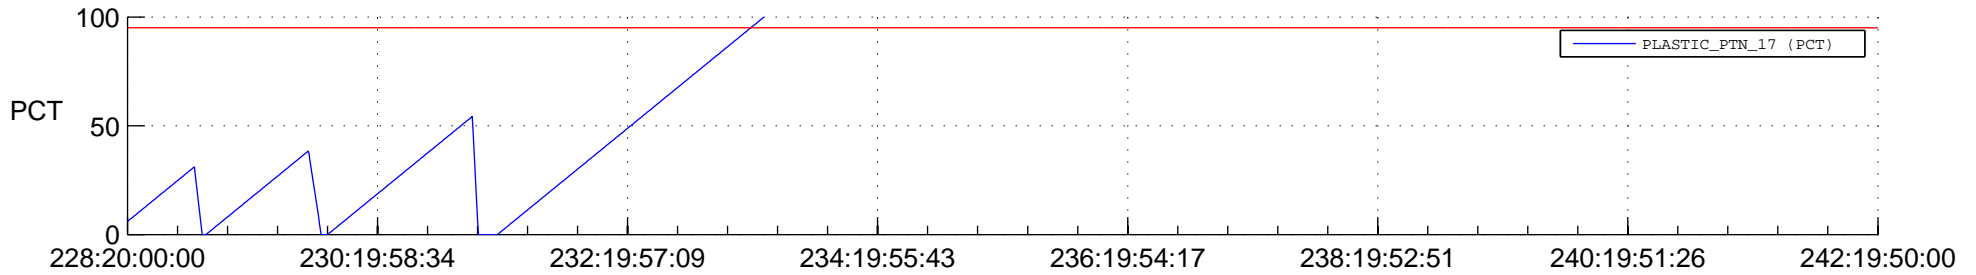

STEREO AHEAD SSR PCT Full Prediction

SWAVES_Percent_Full_Prediction

IMPACT_Percent_Full_Prediction

PLASTIC_Percent_Full_Prediction

Spacecraft_DownLink_Rate

Ground Time (2014:228:20:00:00.000 -2014:242:19:50:00.000)