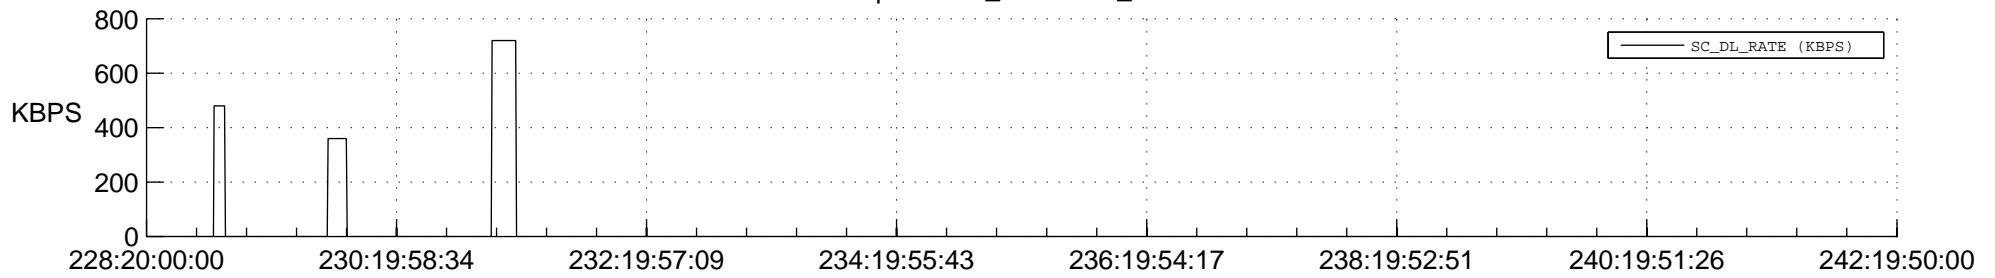

STEREO AHEAD SSR PCT Full Prediction

SWAVES_Percent_Full_Prediction

IMPACT_Percent_Full_Prediction

PLASTIC_Percent_Full_Prediction

Spacecraft_DownLink_Rate

Ground Time (2014:228:20:00:00.000 -2014:242:19:50:00.000)