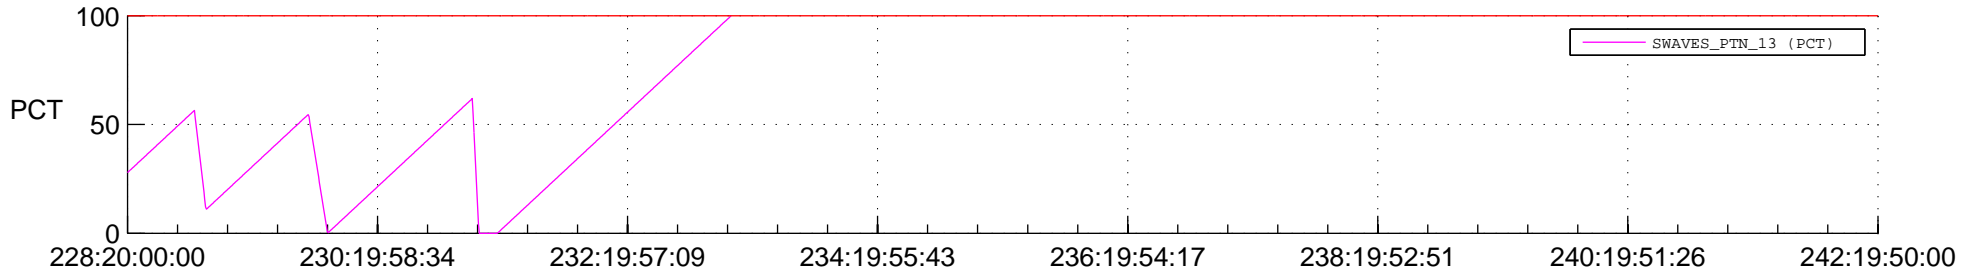

STEREO AHEAD SSR PCT Full Prediction

SWAVES_Percent_Full_Prediction

IMPACT_Percent_Full_Prediction

PLASTIC_Percent_Full_Prediction

Spacecraft_DownLink_Rate

Ground Time (2014:228:20:00:00.000 -2014:242:19:50:00.000)