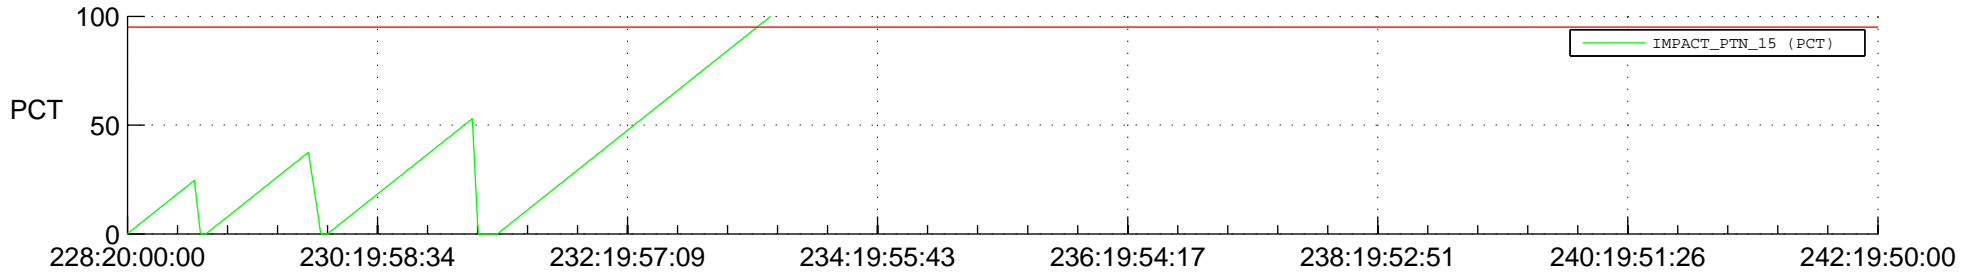

STEREO AHEAD SSR PCT Full Prediction

SWAVES_Percent_Full_Prediction

IMPACT_Percent_Full_Prediction

PLASTIC_Percent_Full_Prediction

Spacecraft_DownLink_Rate

Ground Time (2014:228:20:00:00.000 -2014:242:19:50:00.000)