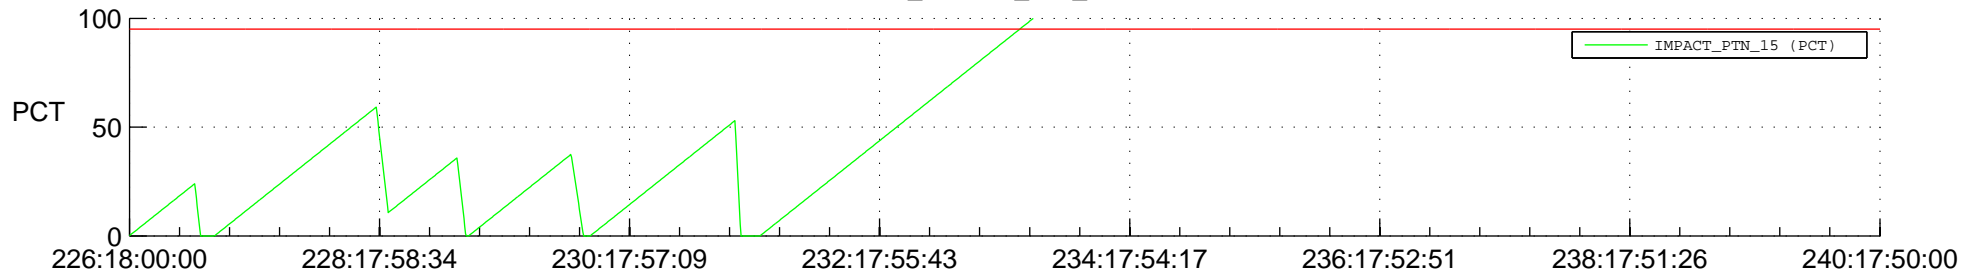

STEREO AHEAD SSR PCT Full Prediction

SWAVES_Percent_Full_Prediction

IMPACT_Percent_Full_Prediction

PLASTIC_Percent_Full_Prediction

Spacecraft_DownLink_Rate