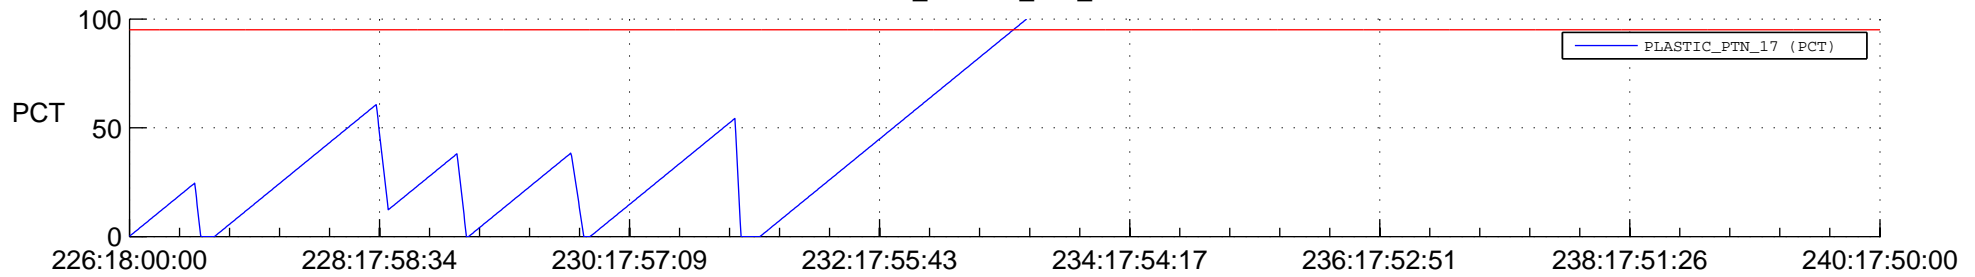

STEREO AHEAD SSR PCT Full Prediction

SWAVES_Percent_Full_Prediction

IMPACT_Percent_Full_Prediction

PLASTIC_Percent_Full_Prediction

Spacecraft_DownLink_Rate