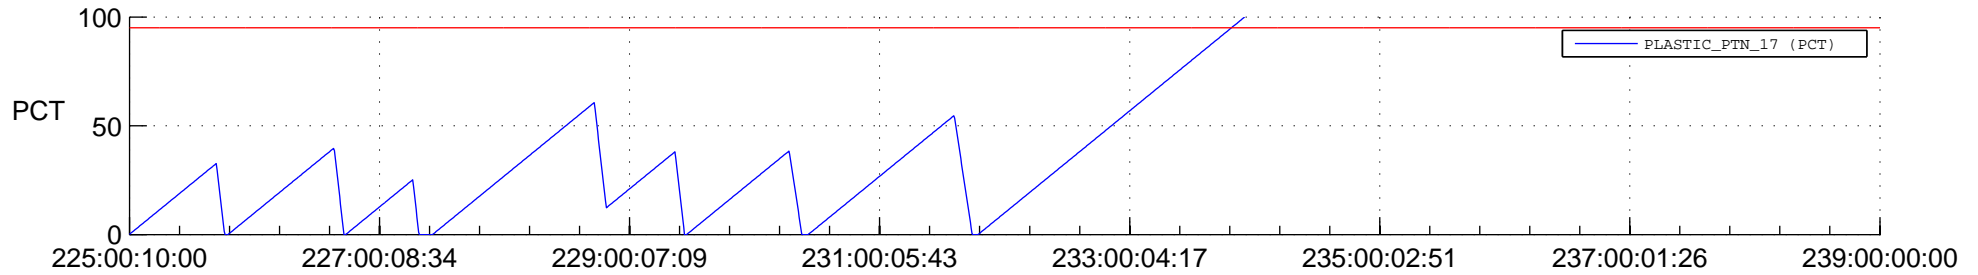

## SWAVES\_Percent\_Full\_Prediction

## Spacecraft\_DownLink\_Rate

Ground Time (2014:225:00:10:00.000 -2014:239:00:00:00.000)