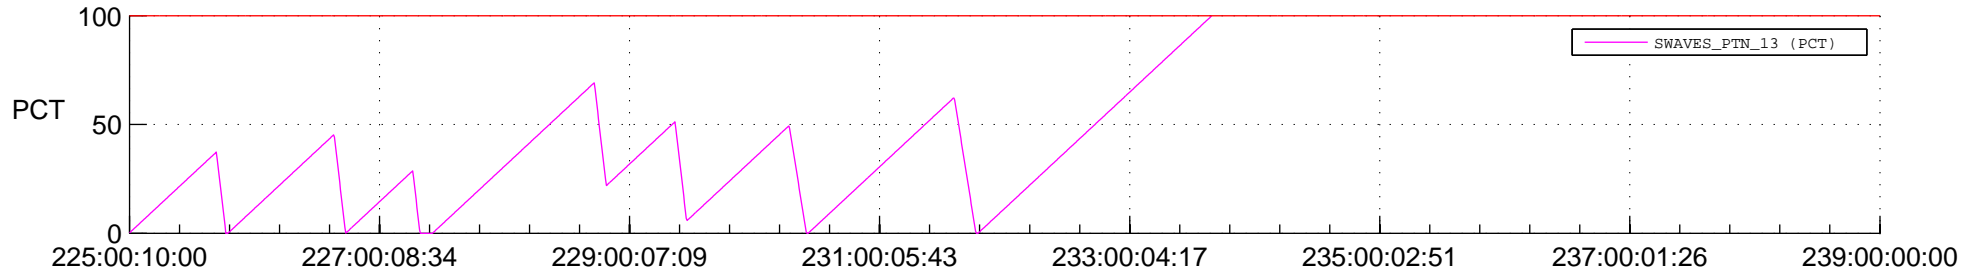

STEREO AHEAD SSR PCT Full Prediction

SWAVES_Percent_Full_Prediction