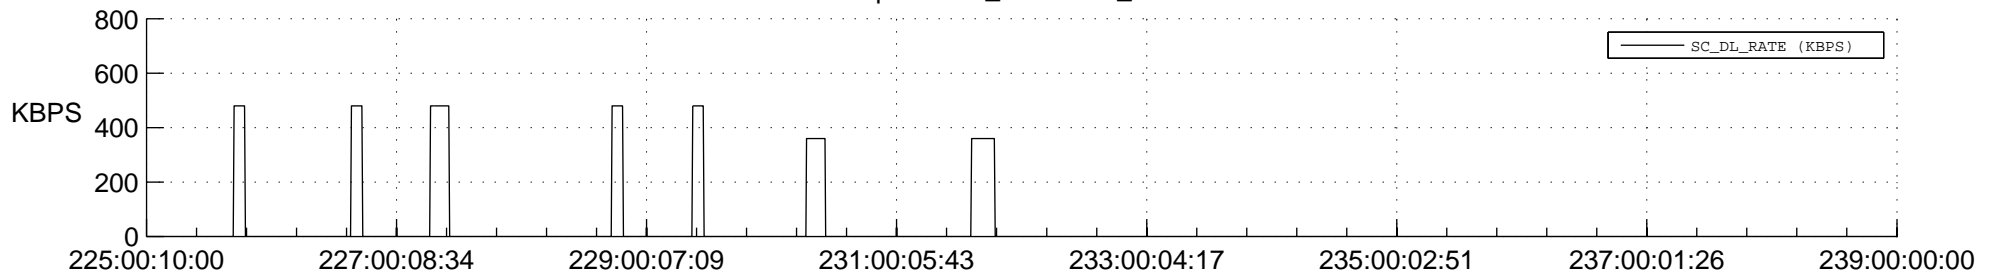

## Spacecraft\_DownLink\_Rate

Ground Time (2014:225:00:10:00.000 -2014:239:00:00:00.000)