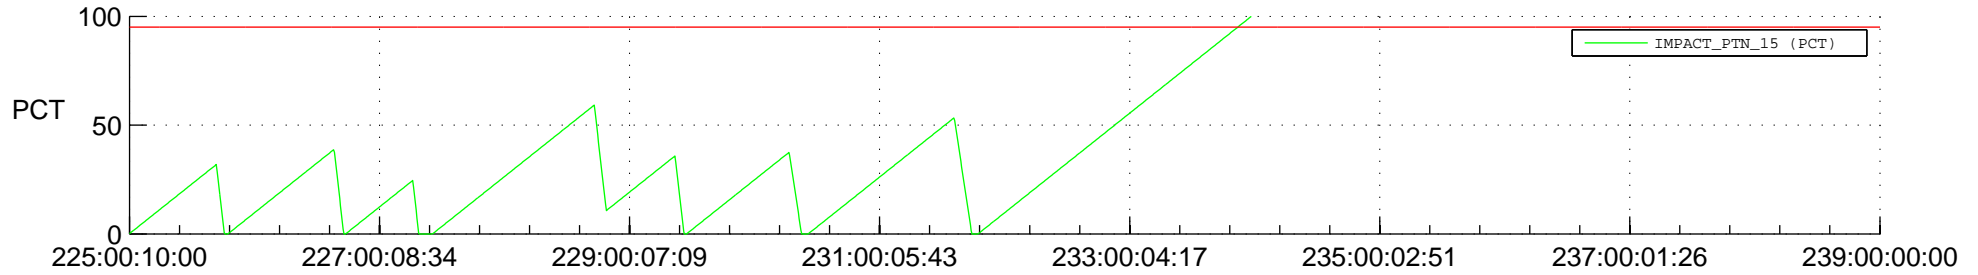

IMPACT_Percent_Full_Prediction