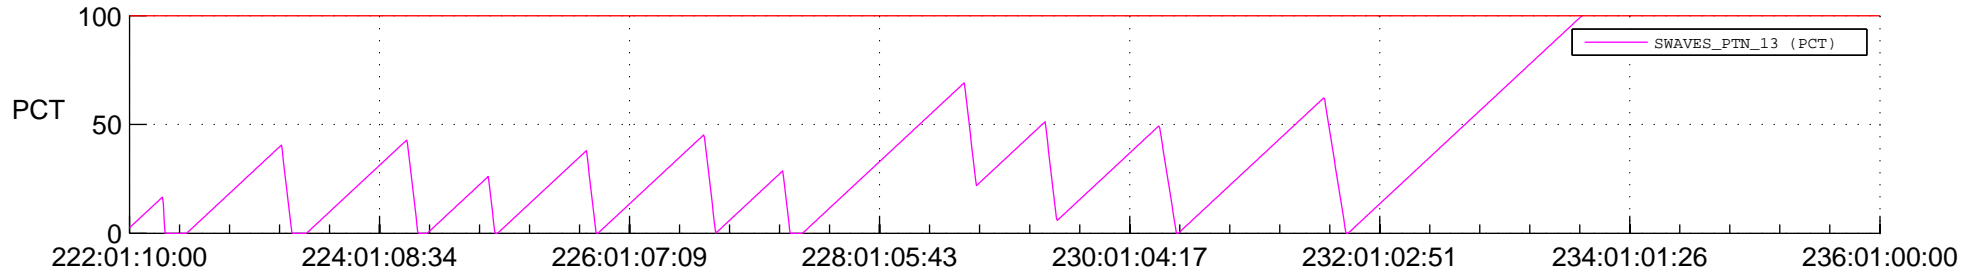

STEREO AHEAD SSR PCT Full Prediction

SWAVES_Percent_Full_Prediction