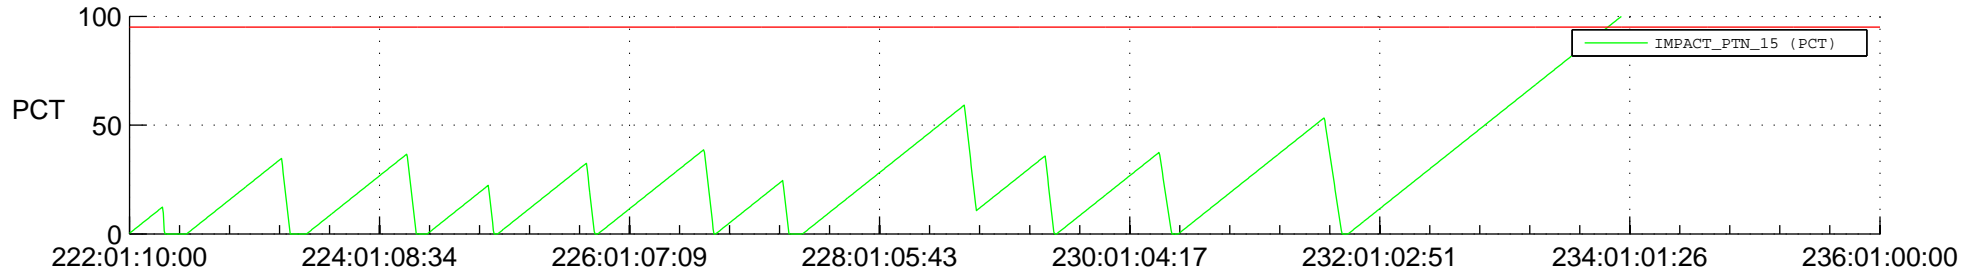

IMPACT_Percent_Full_Prediction