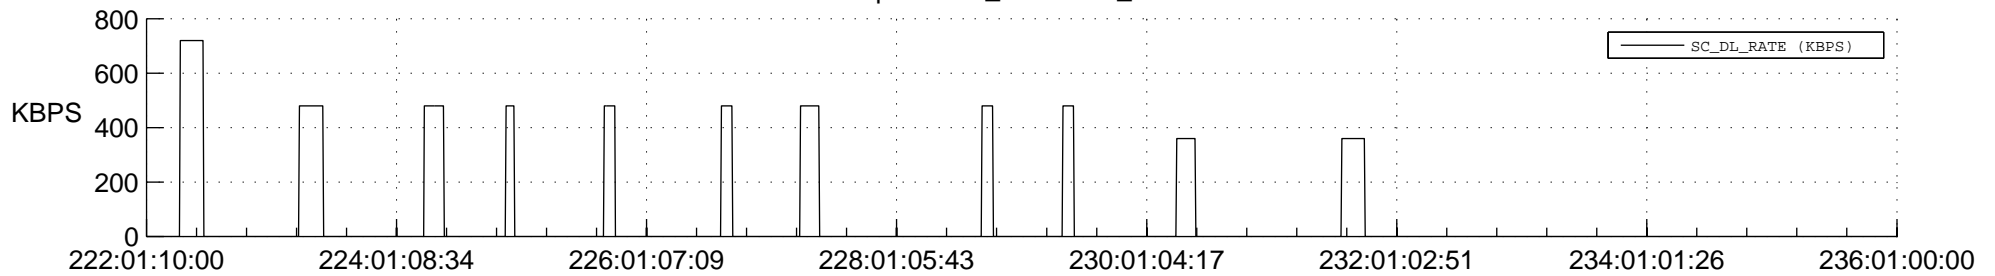

## Spacecraft\_DownLink\_Rate

Ground Time (2014:222:01:10:00.000 -2014:236:01:00:00.000)