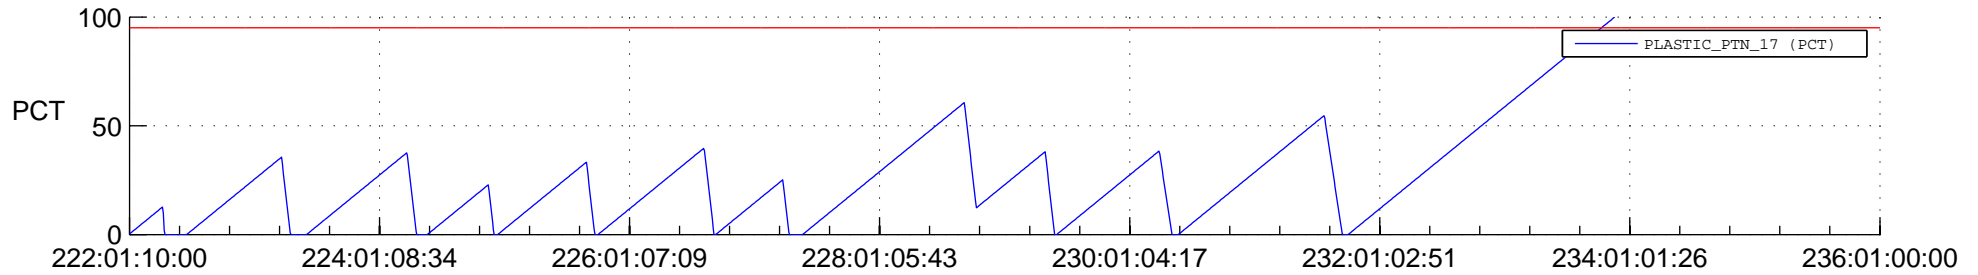

## SWAVES\_Percent\_Full\_Prediction

## Spacecraft\_DownLink\_Rate

Ground Time (2014:222:01:10:00.000 -2014:236:01:00:00.000)