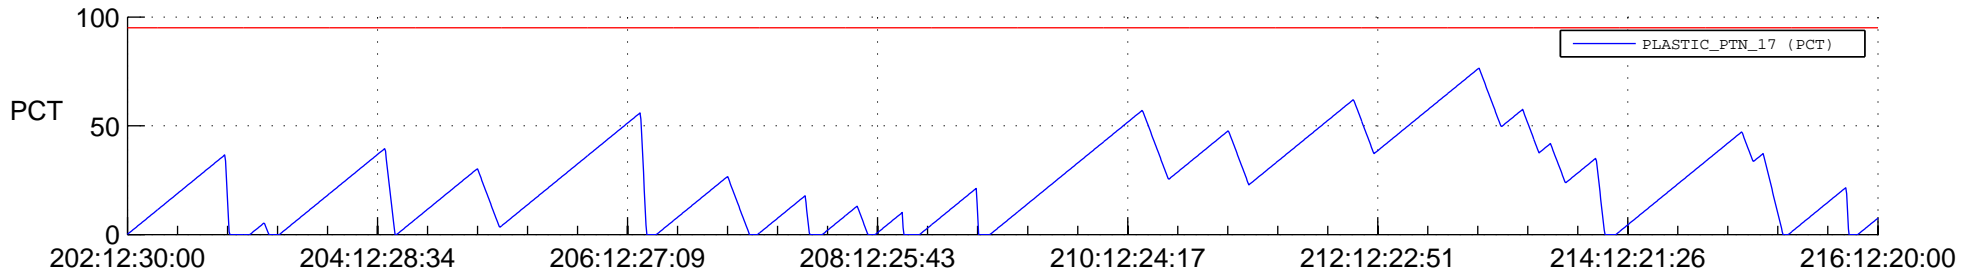

STEREO AHEAD SSR PCT Full Prediction

SWAVES_Percent_Full_Prediction

IMPACT_Percent_Full_Prediction

PLASTIC_Percent_Full_Prediction

Spacecraft_DownLink_Rate

Ground Time (2014:202:12:30:00.000 -2014:216:12:20:00.000)