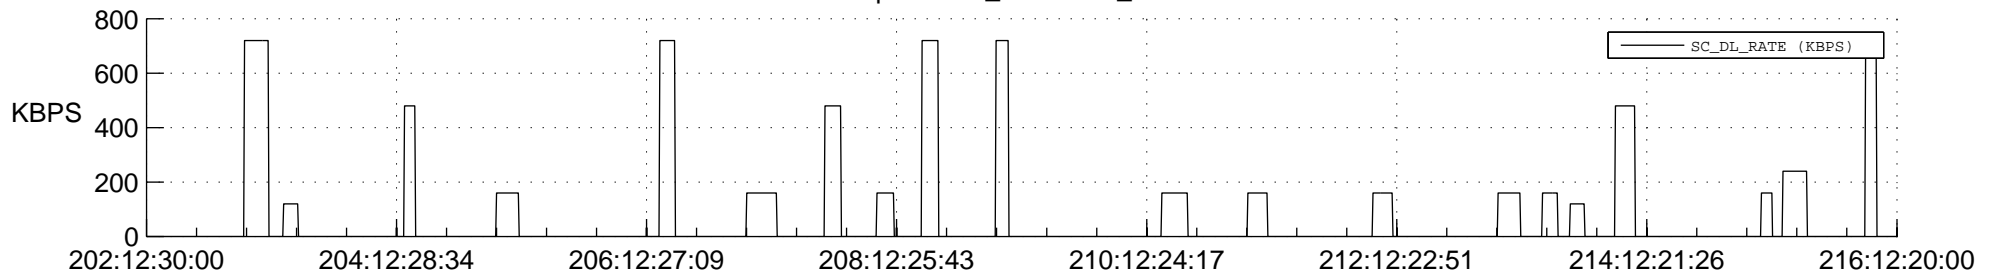

STEREO AHEAD SSR PCT Full Prediction

SWAVES_Percent_Full_Prediction

IMPACT_Percent_Full_Prediction

PLASTIC_Percent_Full_Prediction

Spacecraft_DownLink_Rate

Ground Time (2014:202:12:30:00.000 -2014:216:12:20:00.000)