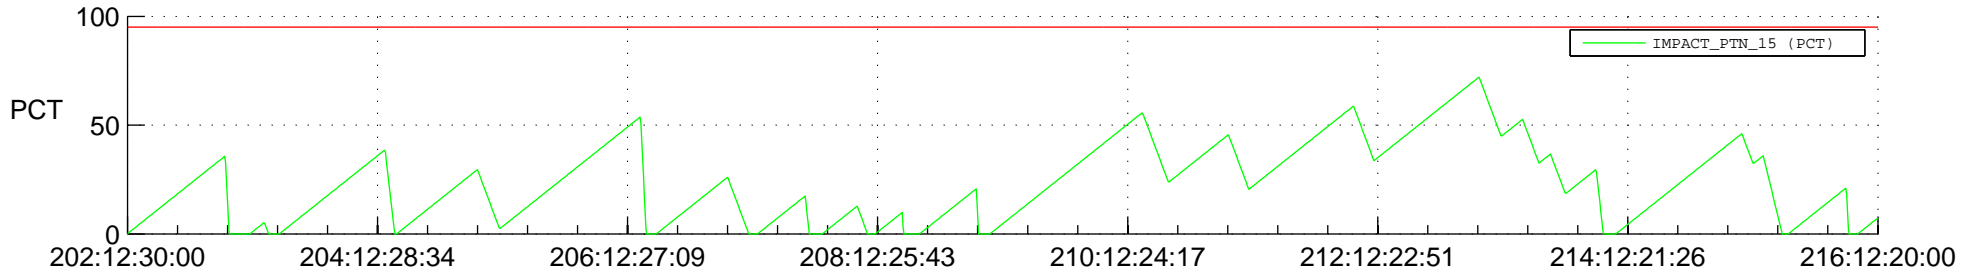

STEREO AHEAD SSR PCT Full Prediction

SWAVES_Percent_Full_Prediction

IMPACT_Percent_Full_Prediction

PLASTIC_Percent_Full_Prediction

Spacecraft_DownLink_Rate

Ground Time (2014:202:12:30:00.000 -2014:216:12:20:00.000)