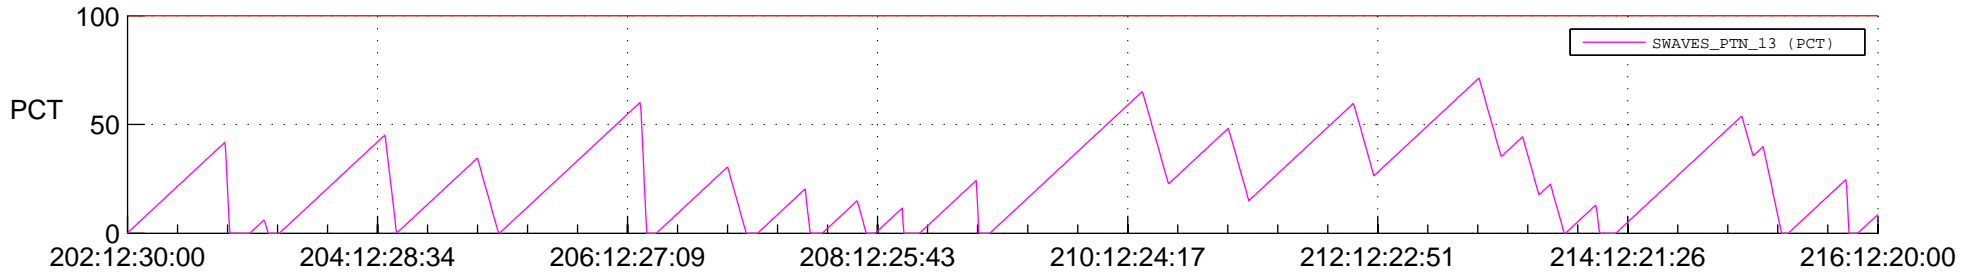

STEREO AHEAD SSR PCT Full Prediction

SWAVES_Percent_Full_Prediction

IMPACT_Percent_Full_Prediction

PLASTIC_Percent_Full_Prediction

Spacecraft_DownLink_Rate

Ground Time (2014:202:12:30:00.000 -2014:216:12:20:00.000)