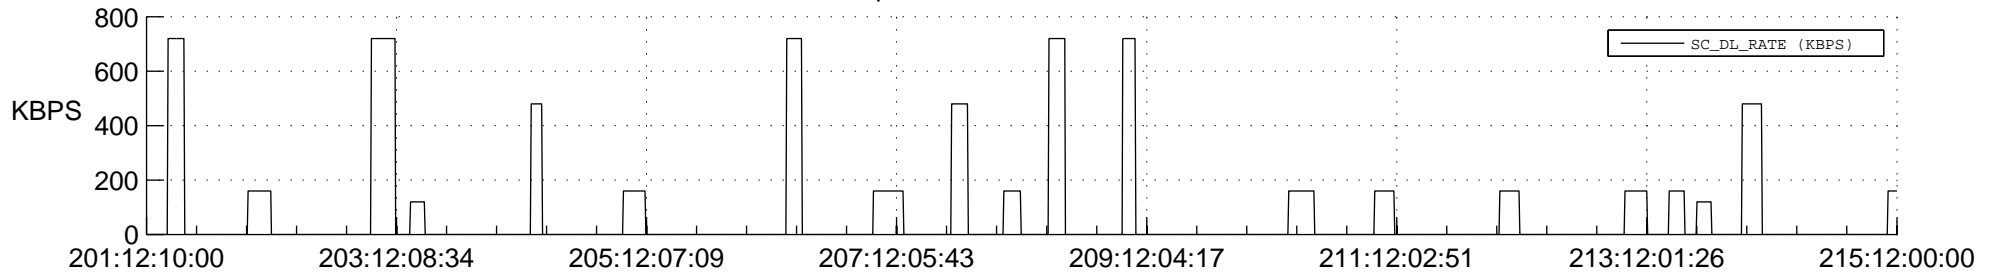

STEREO AHEAD SSR PCT Full Prediction

SWAVES_Percent_Full_Prediction

IMPACT_Percent_Full_Prediction

PLASTIC_Percent_Full_Prediction

Spacecraft_DownLink_Rate

Ground Time (2014:201:12:10:00.000 -2014:215:12:00:00.000)