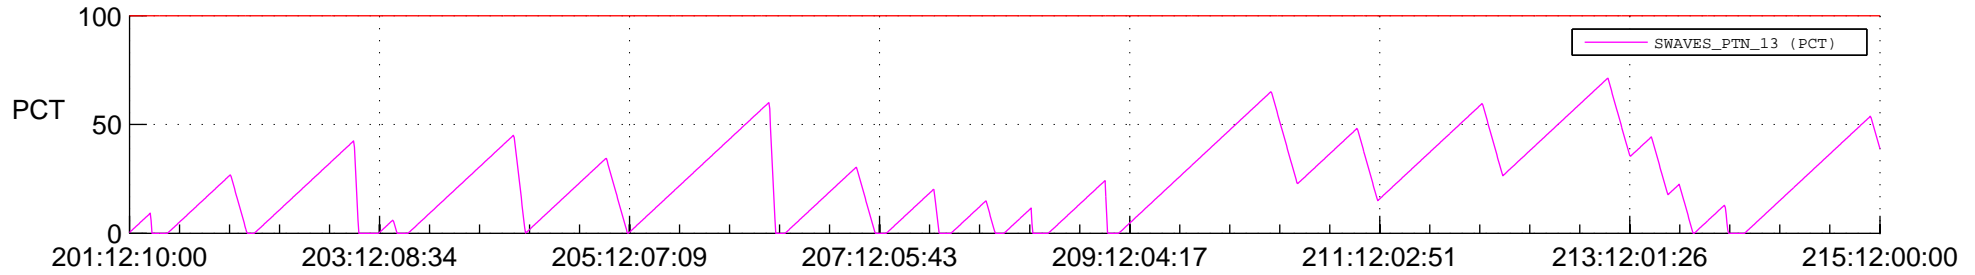

STEREO AHEAD SSR PCT Full Prediction

SWAVES_Percent_Full_Prediction

IMPACT_Percent_Full_Prediction

PLASTIC_Percent_Full_Prediction

Spacecraft_DownLink_Rate

Ground Time (2014:201:12:10:00.000 -2014:215:12:00:00.000)