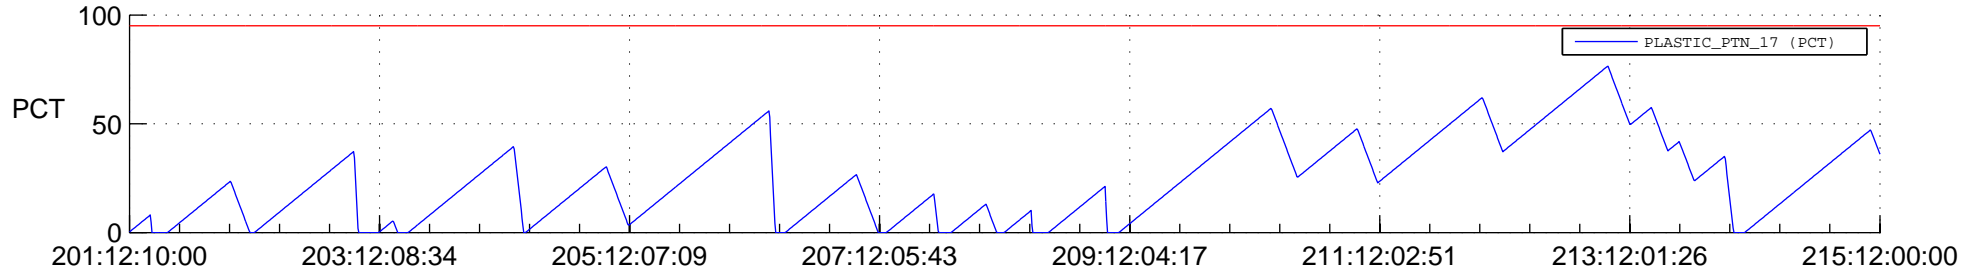

STEREO AHEAD SSR PCT Full Prediction

SWAVES_Percent_Full_Prediction

IMPACT_Percent_Full_Prediction

PLASTIC_Percent_Full_Prediction

Spacecraft_DownLink_Rate

Ground Time (2014:201:12:10:00.000 -2014:215:12:00:00.000)