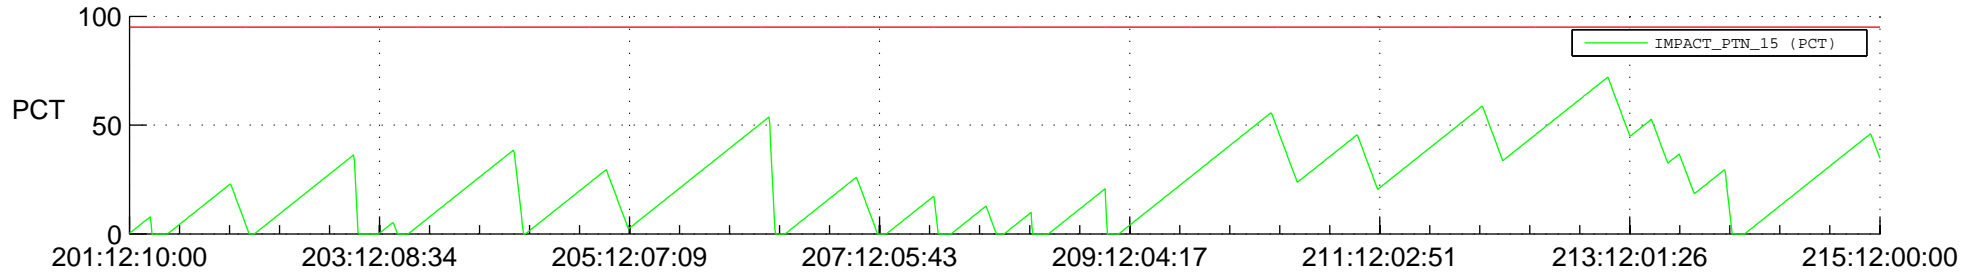

STEREO AHEAD SSR PCT Full Prediction

SWAVES_Percent_Full_Prediction

IMPACT_Percent_Full_Prediction

PLASTIC_Percent_Full_Prediction

Spacecraft_DownLink_Rate

Ground Time (2014:201:12:10:00.000 -2014:215:12:00:00.000)