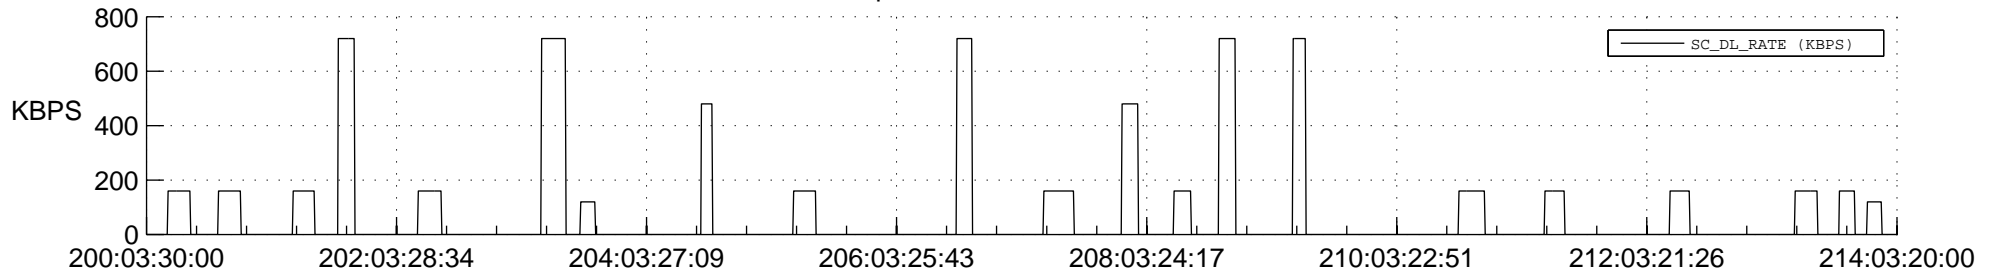

## Spacecraft\_DownLink\_Rate

Ground Time (2014:200:03:30:00.000 -2014:214:03:20:00.000)