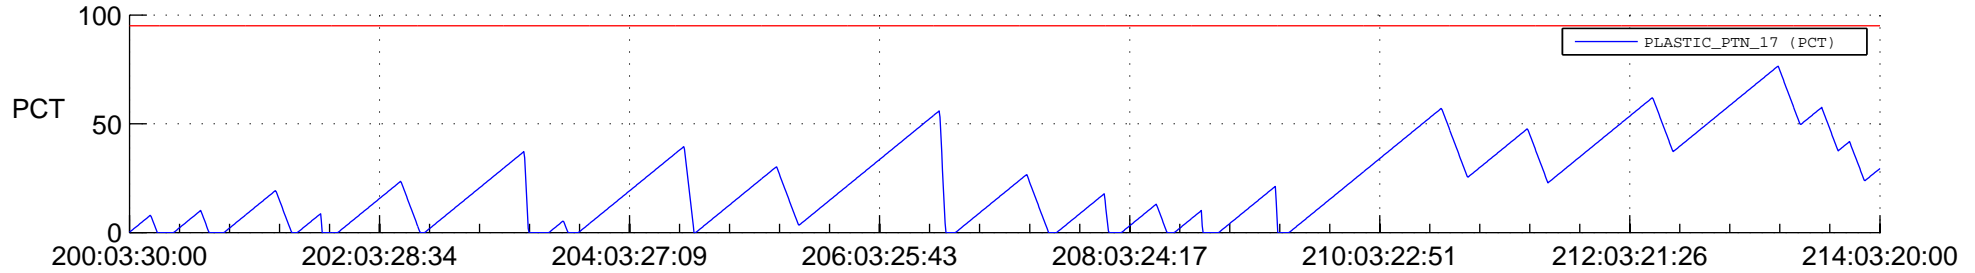

# STEREO AHEAD SSR PCT Full Prediction

## SWAVES\_Percent\_Full\_Prediction

## Spacecraft\_DownLink\_Rate

Ground Time (2014:200:03:30:00.000 -2014:214:03:20:00.000)