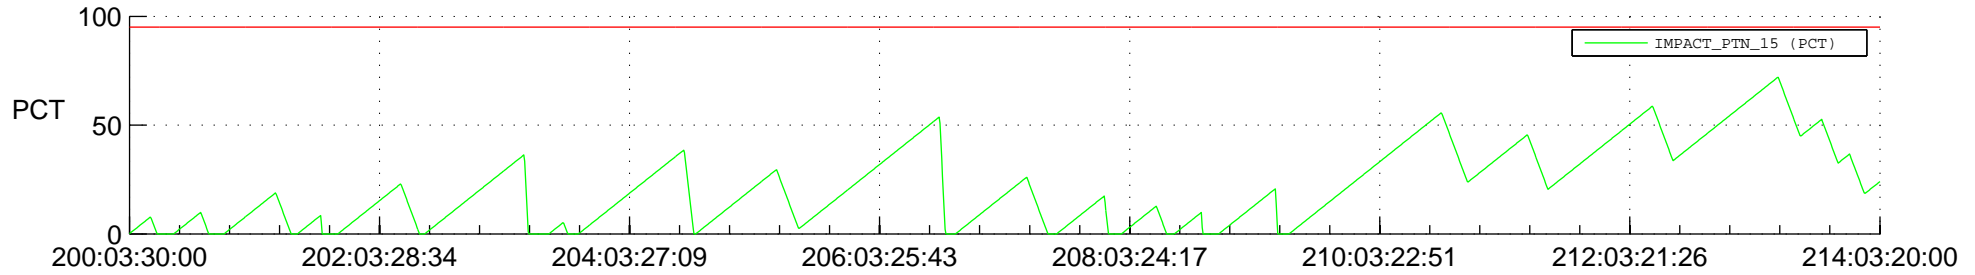

IMPACT_Percent_Full_Prediction