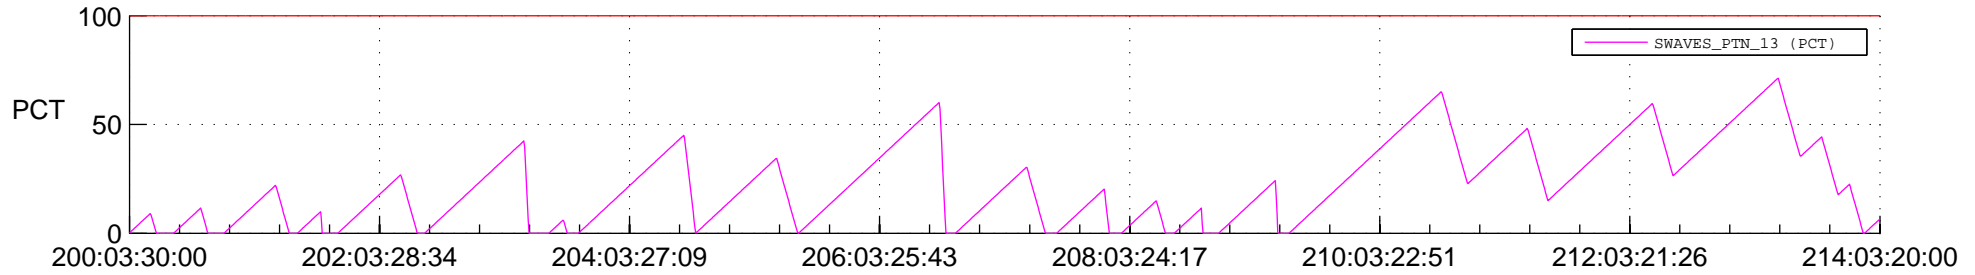

# STEREO AHEAD SSR PCT Full Prediction

## SWAVES\_Percent\_Full\_Prediction

## Spacecraft\_DownLink\_Rate

Ground Time (2014:200:03:30:00.000 -2014:214:03:20:00.000)