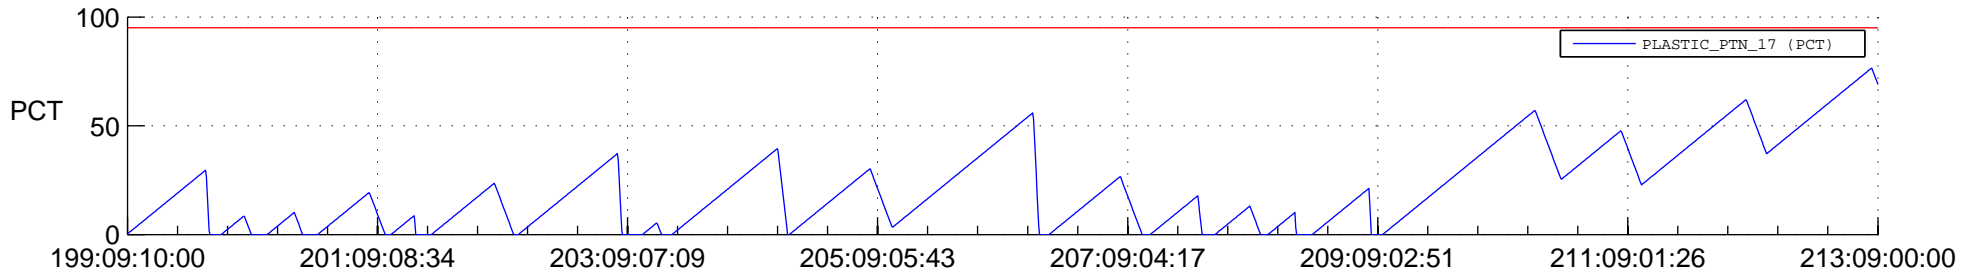

STEREO AHEAD SSR PCT Full Prediction

SWAVES_Percent_Full_Prediction

IMPACT_Percent_Full_Prediction

PLASTIC_Percent_Full_Prediction

Spacecraft_DownLink_Rate

Ground Time (2014:199:09:10:00.000 -2014:213:09:00:00.000)