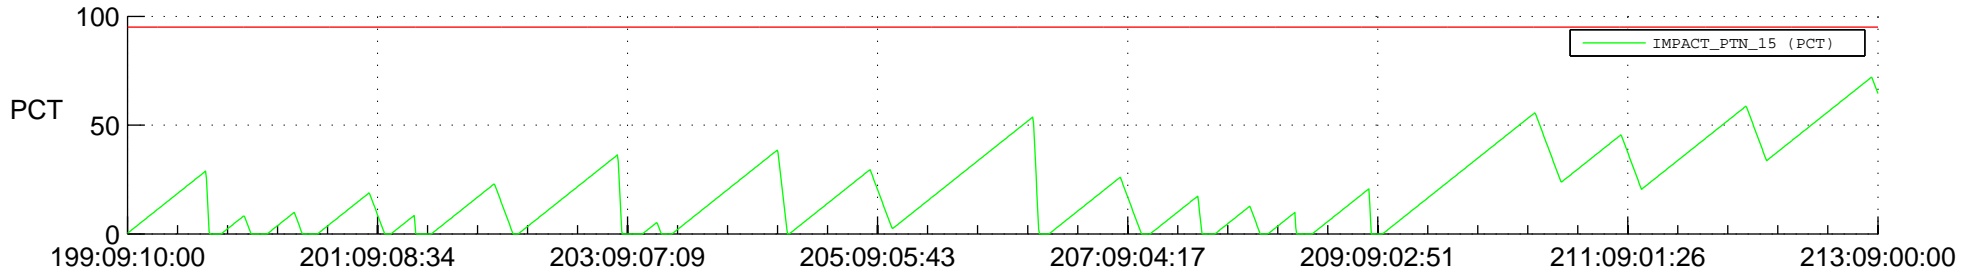

STEREO AHEAD SSR PCT Full Prediction

SWAVES_Percent_Full_Prediction

IMPACT_Percent_Full_Prediction

PLASTIC_Percent_Full_Prediction

Spacecraft_DownLink_Rate

Ground Time (2014:199:09:10:00.000 -2014:213:09:00:00.000)