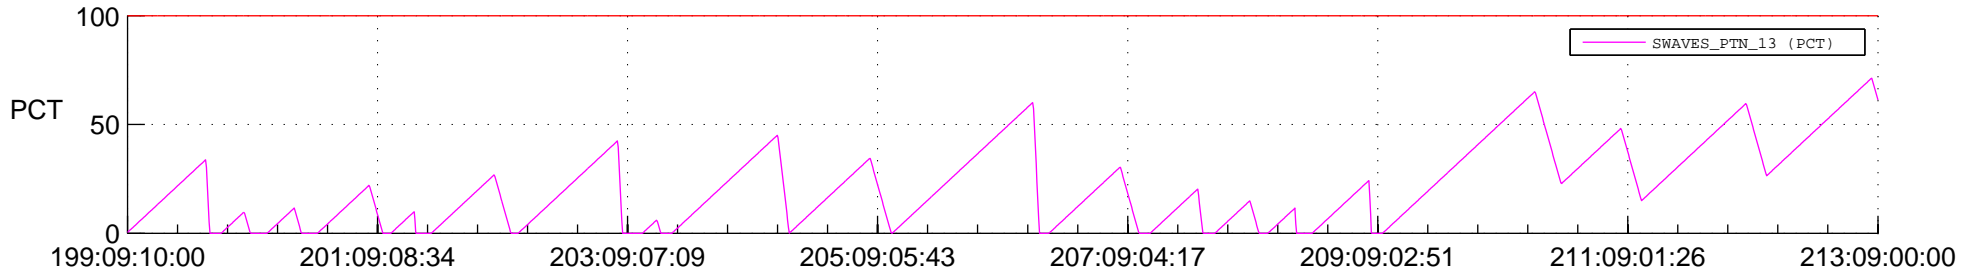

STEREO AHEAD SSR PCT Full Prediction

SWAVES_Percent_Full_Prediction

IMPACT_Percent_Full_Prediction

PLASTIC_Percent_Full_Prediction

Spacecraft_DownLink_Rate

Ground Time (2014:199:09:10:00.000 -2014:213:09:00:00.000)