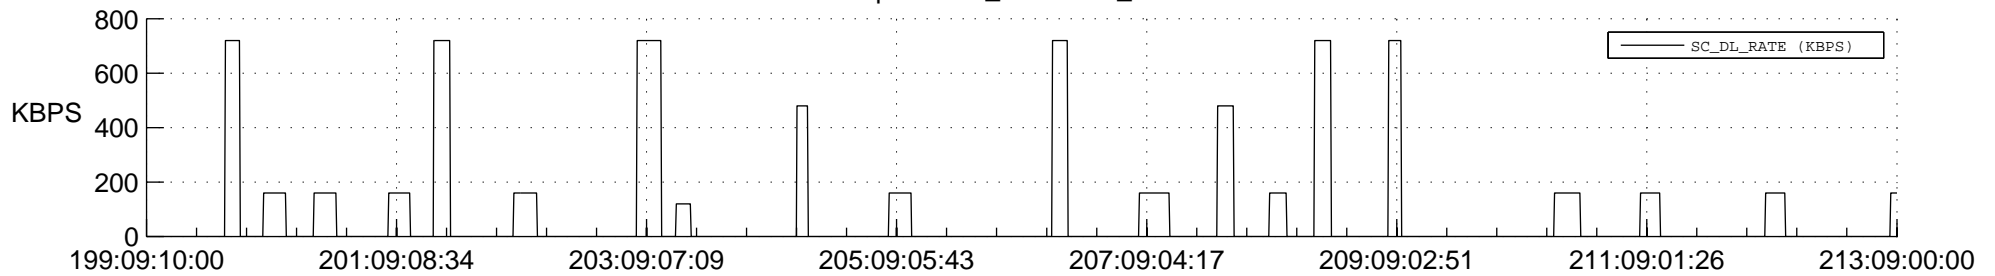

STEREO AHEAD SSR PCT Full Prediction

SWAVES_Percent_Full_Prediction

IMPACT_Percent_Full_Prediction

PLASTIC_Percent_Full_Prediction

Spacecraft_DownLink_Rate

Ground Time (2014:199:09:10:00.000 -2014:213:09:00:00.000)