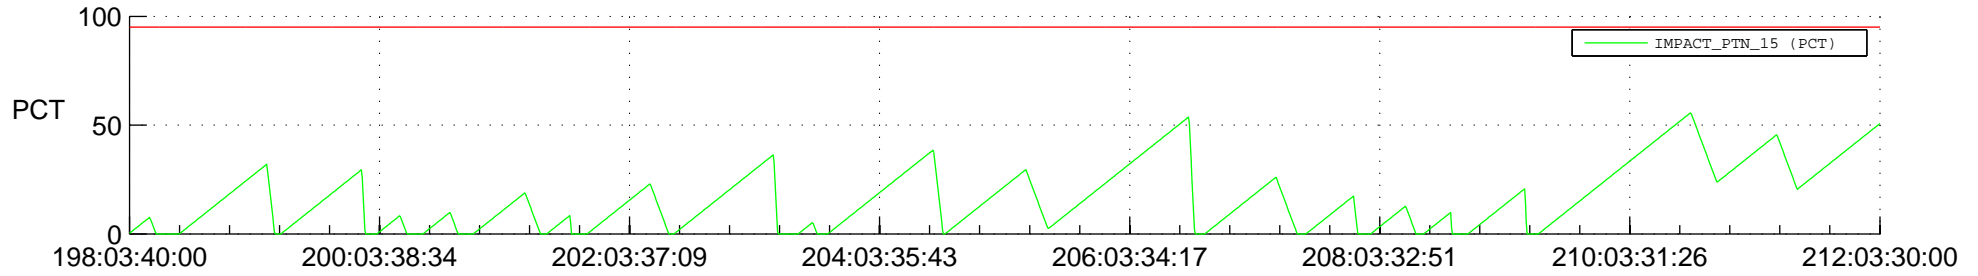

STEREO AHEAD SSR PCT Full Prediction

SWAVES_Percent_Full_Prediction

IMPACT_Percent_Full_Prediction

PLASTIC_Percent_Full_Prediction

Spacecraft_DownLink_Rate

Ground Time (2014:198:03:40:00.000 -2014:212:03:30:00.000)