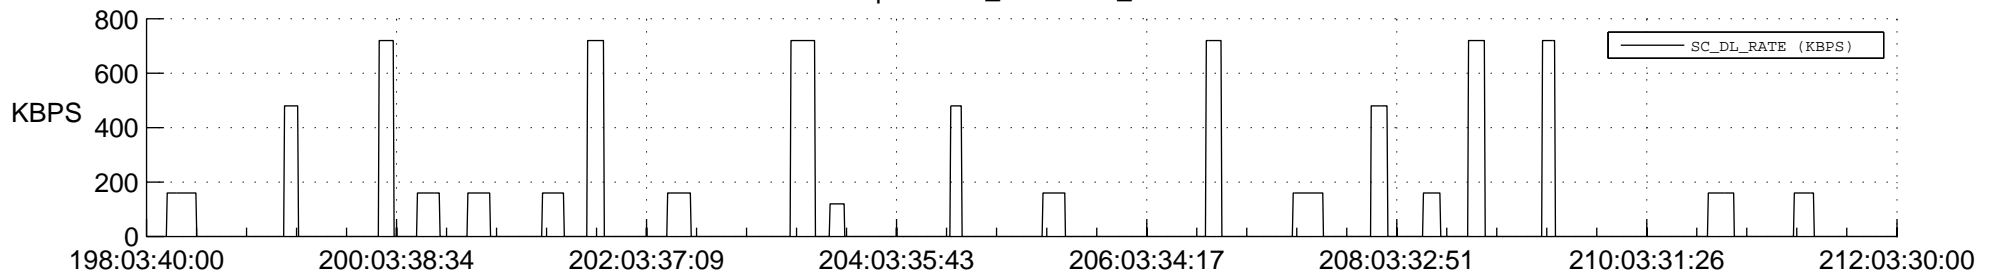

STEREO AHEAD SSR PCT Full Prediction

SWAVES_Percent_Full_Prediction

IMPACT_Percent_Full_Prediction

PLASTIC_Percent_Full_Prediction

Spacecraft_DownLink_Rate

Ground Time (2014:198:03:40:00.000 -2014:212:03:30:00.000)