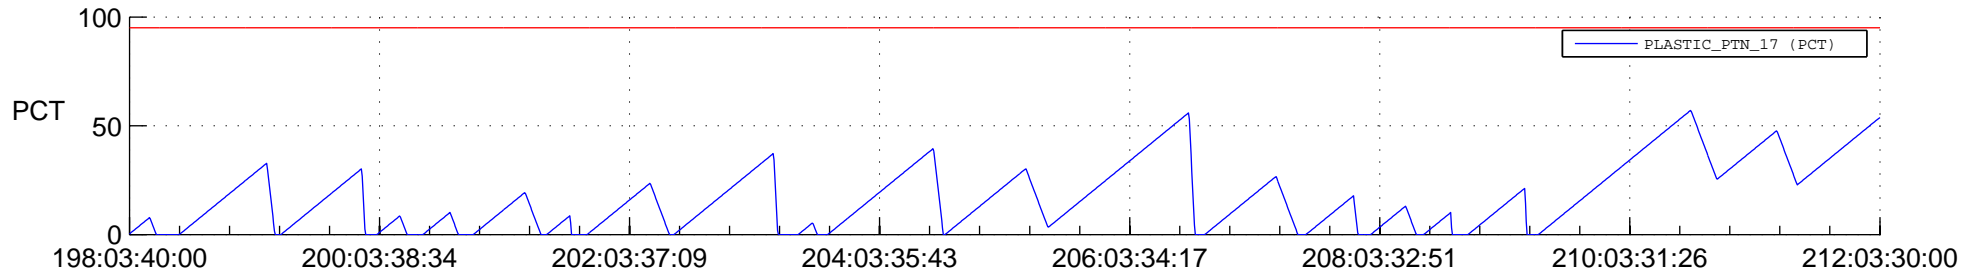

STEREO AHEAD SSR PCT Full Prediction

SWAVES_Percent_Full_Prediction

IMPACT_Percent_Full_Prediction

PLASTIC_Percent_Full_Prediction

Spacecraft_DownLink_Rate

Ground Time (2014:198:03:40:00.000 -2014:212:03:30:00.000)