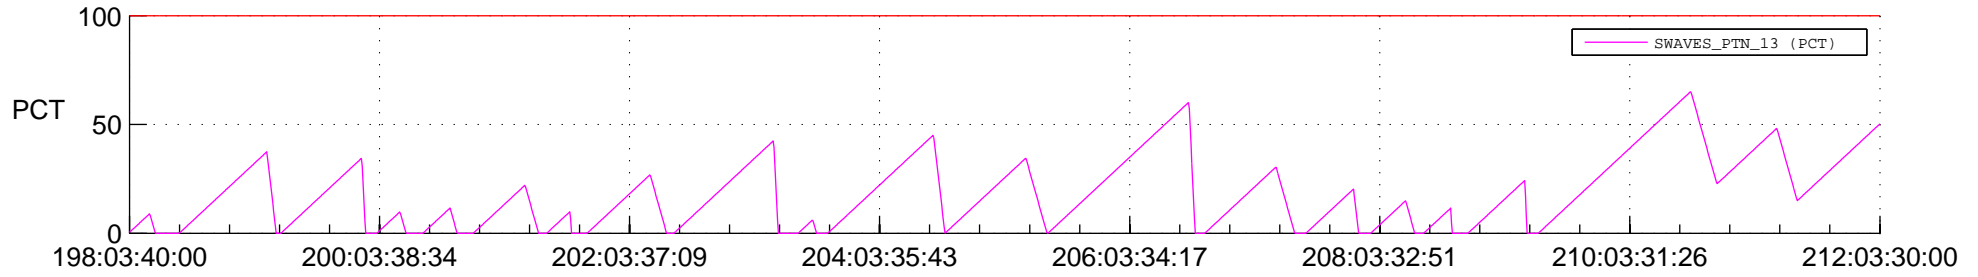

STEREO AHEAD SSR PCT Full Prediction

SWAVES_Percent_Full_Prediction

IMPACT_Percent_Full_Prediction

PLASTIC_Percent_Full_Prediction

Spacecraft_DownLink_Rate

Ground Time (2014:198:03:40:00.000 -2014:212:03:30:00.000)