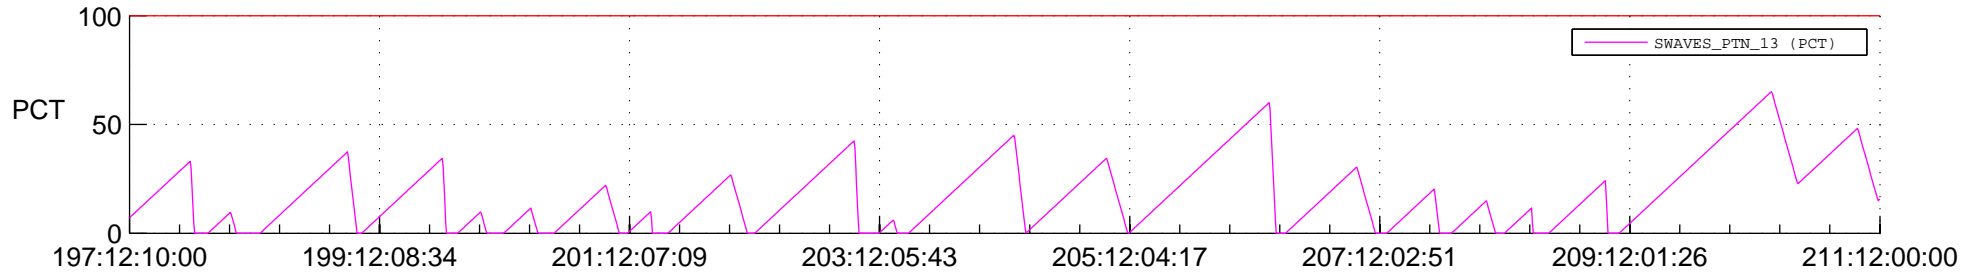

## SWAVES\_Percent\_Full\_Prediction

## Spacecraft\_DownLink\_Rate

Ground Time (2014:197:12:10:00.000 -2014:211:12:00:00.000)