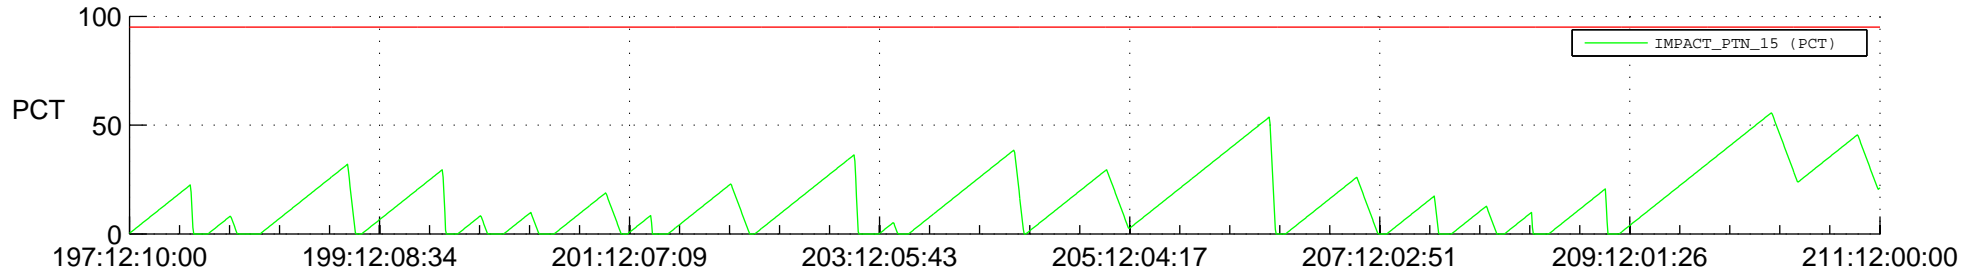

IMPACT_Percent_Full_Prediction