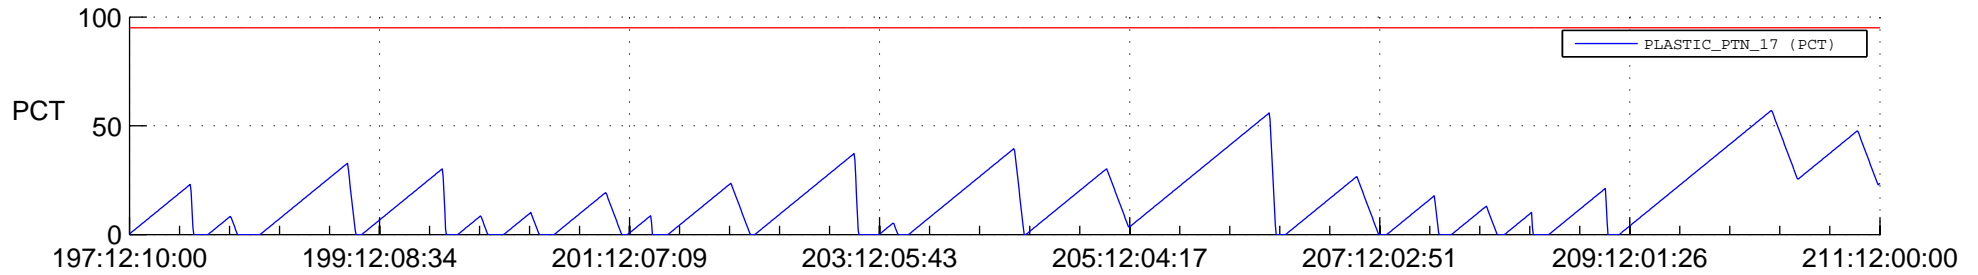

# STEREO AHEAD SSR PCT Full Prediction

## SWAVES\_Percent\_Full\_Prediction

## Spacecraft\_DownLink\_Rate

Ground Time (2014:197:12:10:00.000 -2014:211:12:00:00.000)