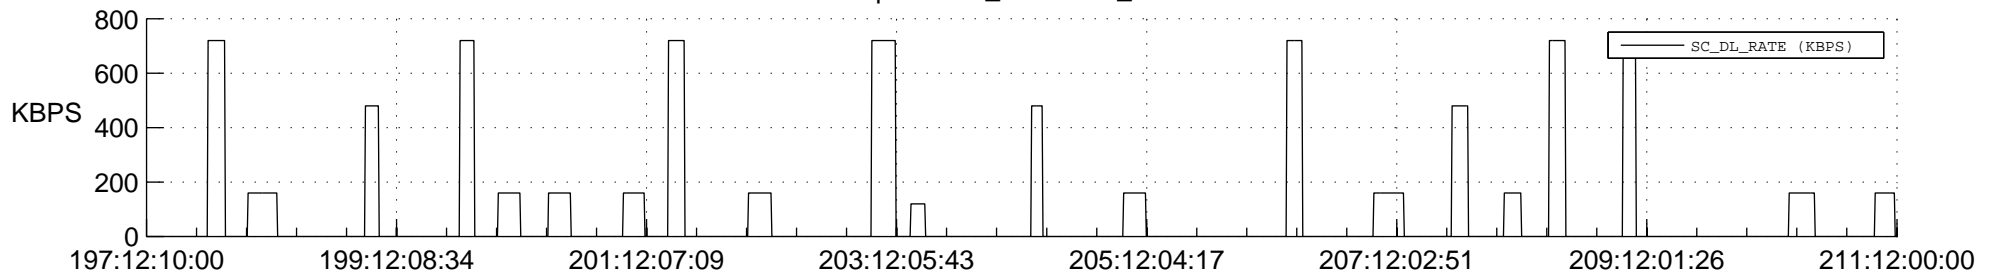

## Spacecraft\_DownLink\_Rate

Ground Time (2014:197:12:10:00.000 -2014:211:12:00:00.000)