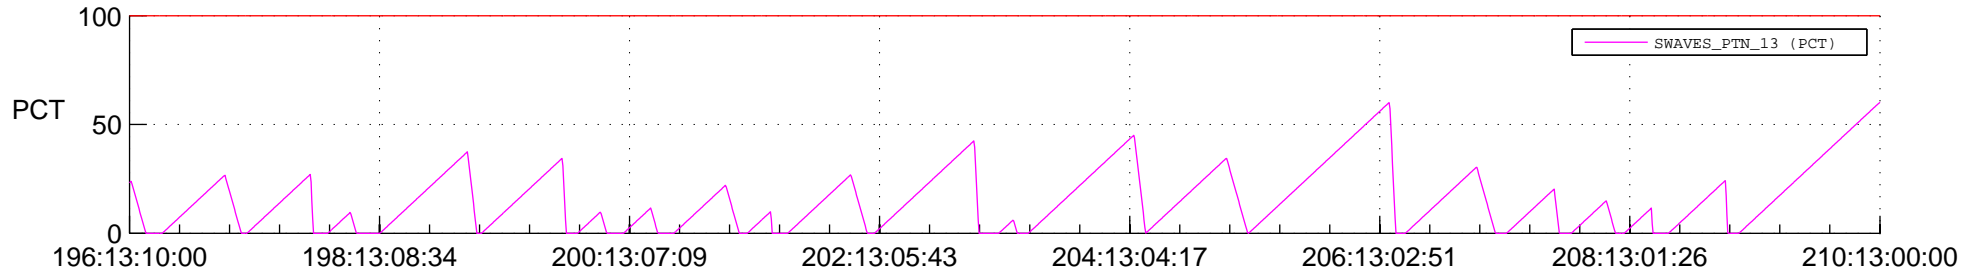

STEREO AHEAD SSR PCT Full Prediction

SWAVES_Percent_Full_Prediction

IMPACT_Percent_Full_Prediction

PLASTIC_Percent_Full_Prediction

Spacecraft_DownLink_Rate

Ground Time (2014:196:13:10:00.000 -2014:210:13:00:00.000)