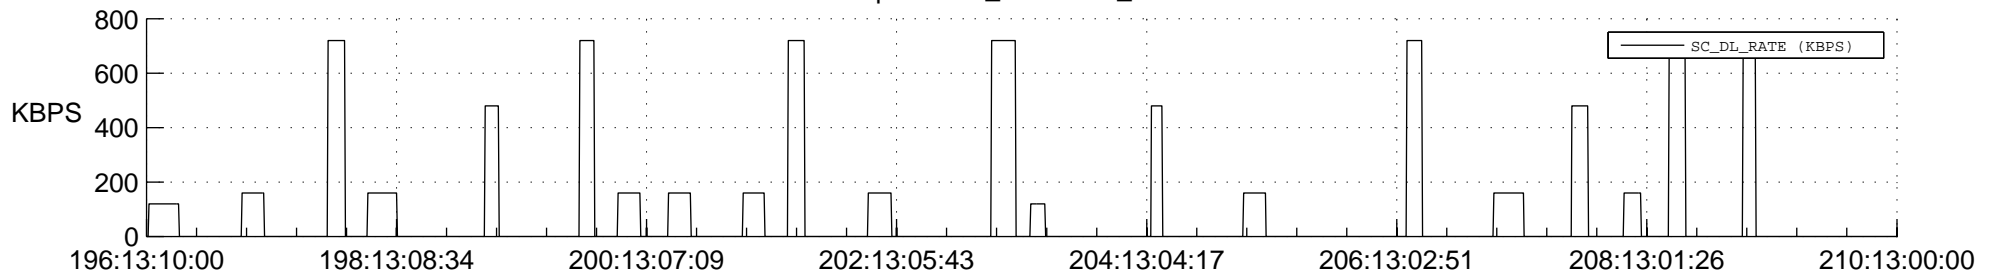

STEREO AHEAD SSR PCT Full Prediction

SWAVES_Percent_Full_Prediction

IMPACT_Percent_Full_Prediction

PLASTIC_Percent_Full_Prediction

Spacecraft_DownLink_Rate

Ground Time (2014:196:13:10:00.000 -2014:210:13:00:00.000)