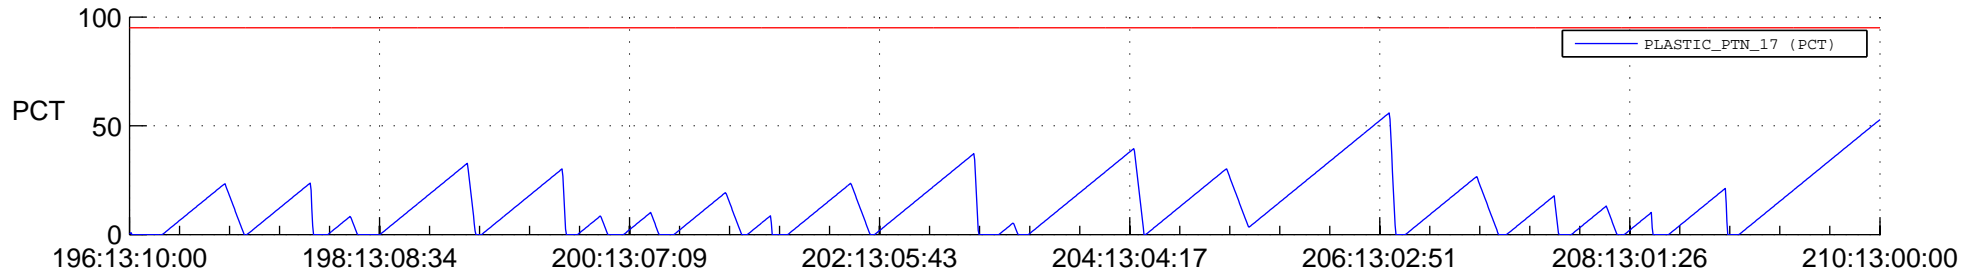

STEREO AHEAD SSR PCT Full Prediction

SWAVES_Percent_Full_Prediction

IMPACT_Percent_Full_Prediction

PLASTIC_Percent_Full_Prediction

Spacecraft_DownLink_Rate

Ground Time (2014:196:13:10:00.000 -2014:210:13:00:00.000)