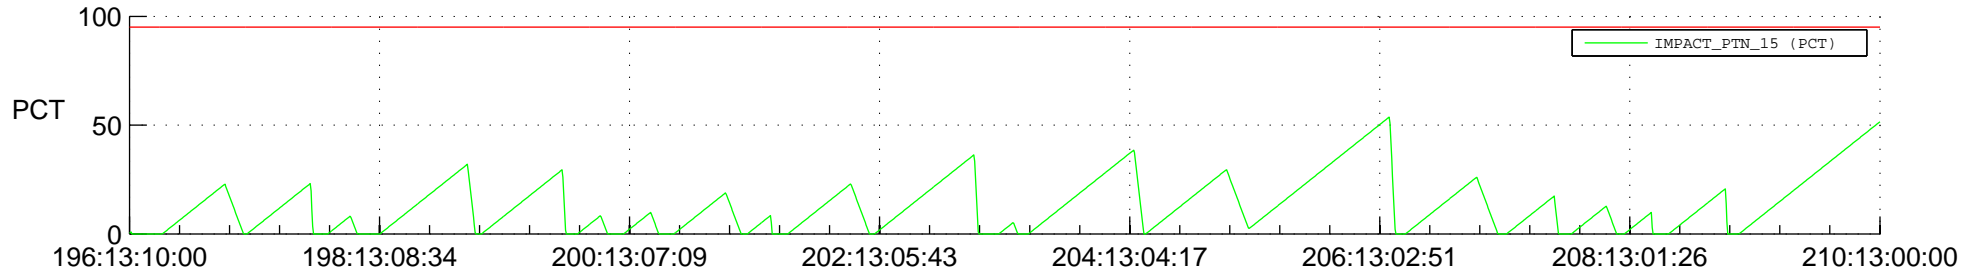

STEREO AHEAD SSR PCT Full Prediction

SWAVES_Percent_Full_Prediction

IMPACT_Percent_Full_Prediction

PLASTIC_Percent_Full_Prediction

Spacecraft_DownLink_Rate

Ground Time (2014:196:13:10:00.000 -2014:210:13:00:00.000)