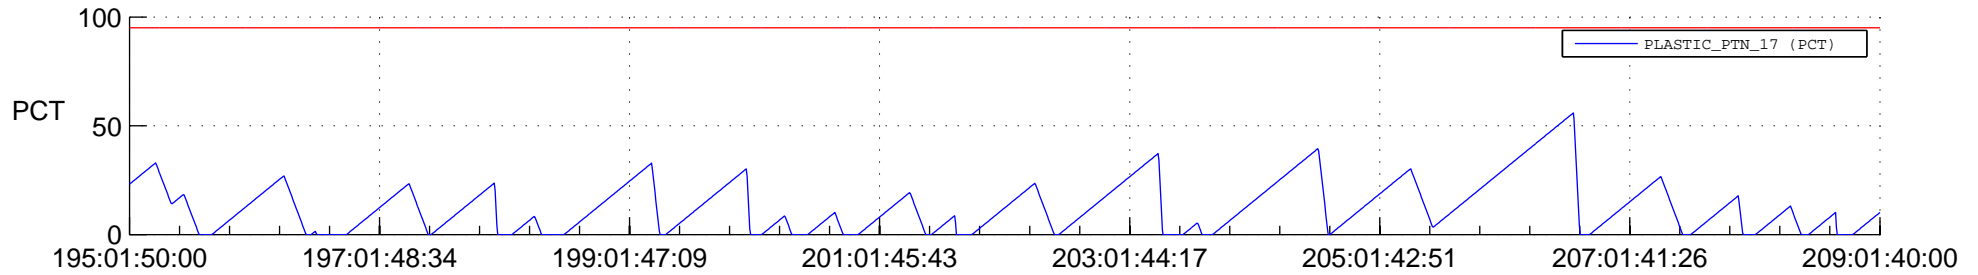

STEREO AHEAD SSR PCT Full Prediction

SWAVES_Percent_Full_Prediction

IMPACT_Percent_Full_Prediction

PLASTIC_Percent_Full_Prediction

Spacecraft_DownLink_Rate

Ground Time (2014:195:01:50:00.000 -2014:209:01:40:00.000)