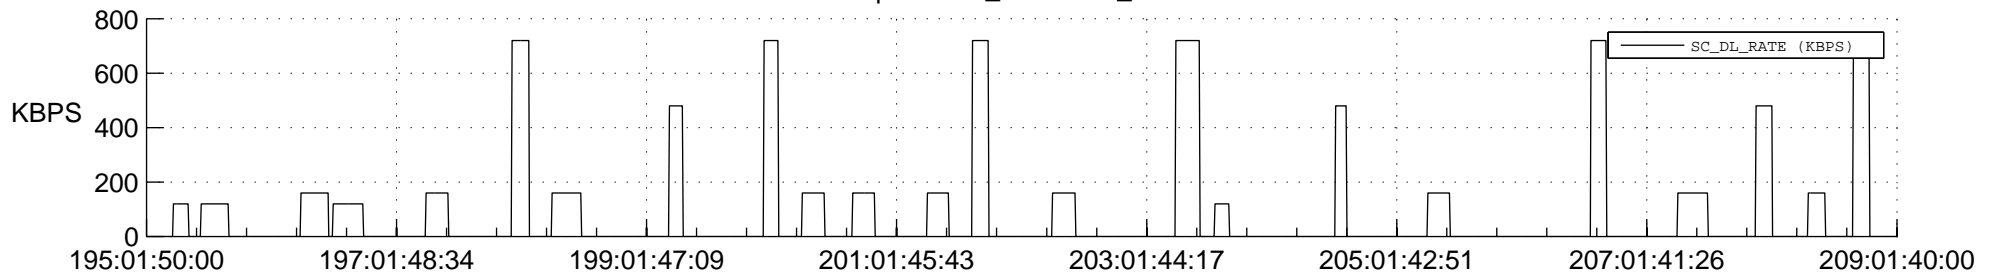

STEREO AHEAD SSR PCT Full Prediction

SWAVES_Percent_Full_Prediction

IMPACT_Percent_Full_Prediction

PLASTIC_Percent_Full_Prediction

Spacecraft_DownLink_Rate

Ground Time (2014:195:01:50:00.000 -2014:209:01:40:00.000)