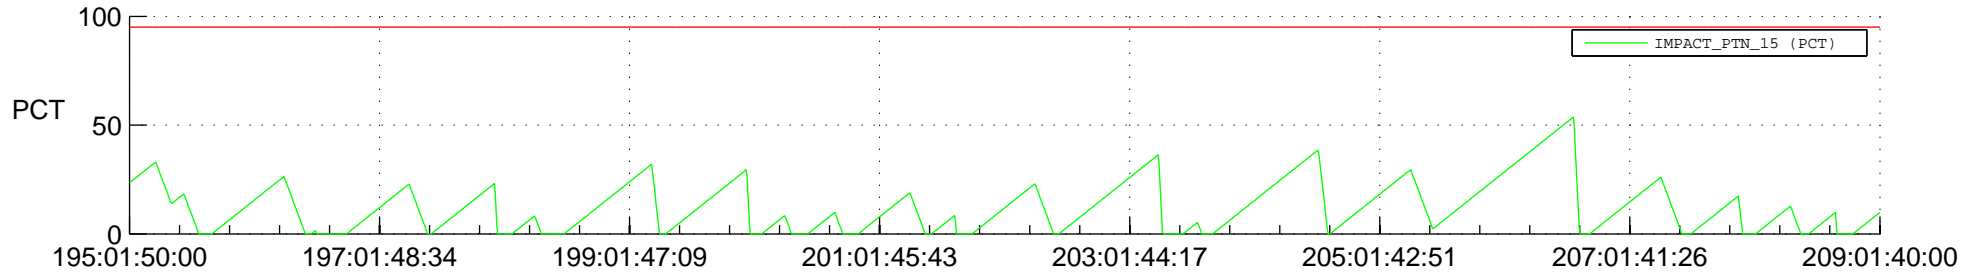

STEREO AHEAD SSR PCT Full Prediction

SWAVES_Percent_Full_Prediction

IMPACT_Percent_Full_Prediction

PLASTIC_Percent_Full_Prediction

Spacecraft_DownLink_Rate

Ground Time (2014:195:01:50:00.000 -2014:209:01:40:00.000)