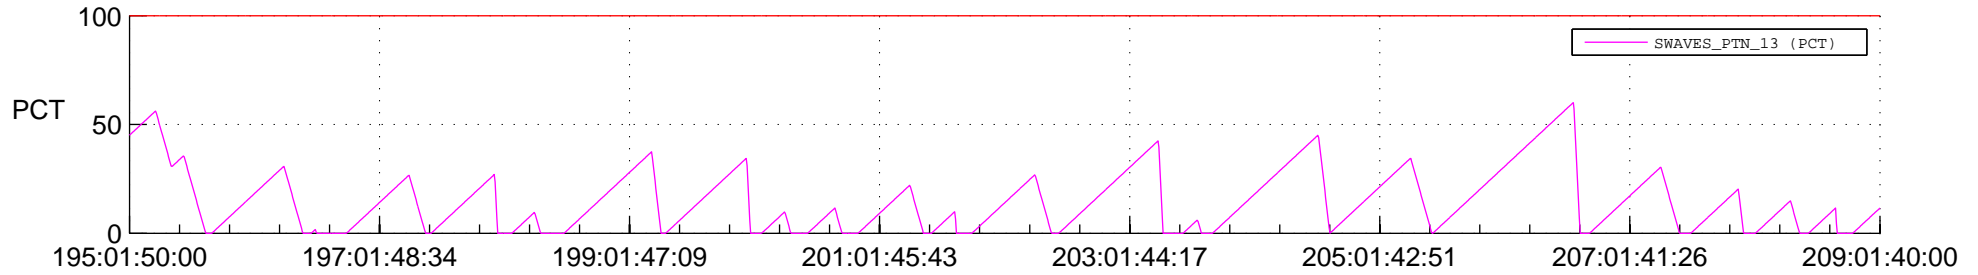

STEREO AHEAD SSR PCT Full Prediction

SWAVES_Percent_Full_Prediction

IMPACT_Percent_Full_Prediction

PLASTIC_Percent_Full_Prediction

Spacecraft_DownLink_Rate

Ground Time (2014:195:01:50:00.000 -2014:209:01:40:00.000)