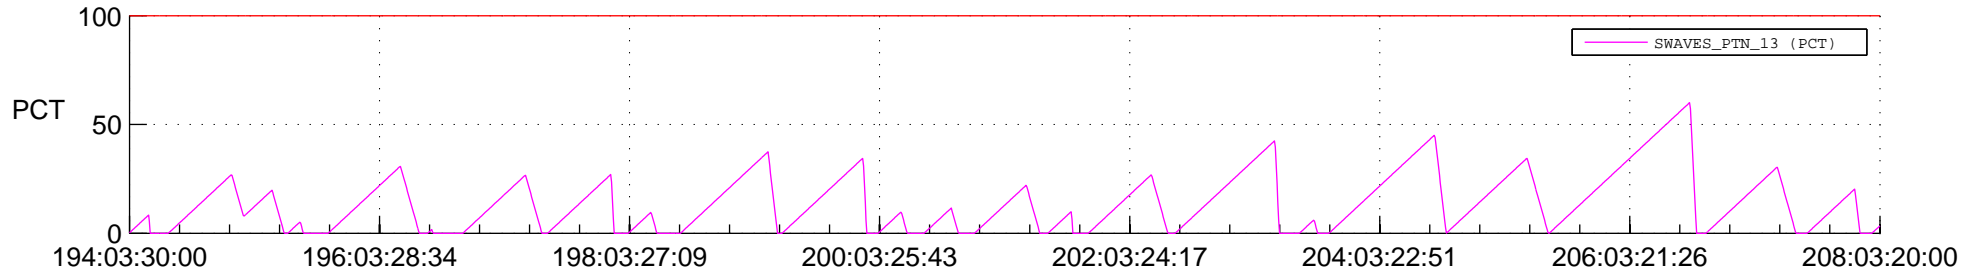

## SWAVES\_Percent\_Full\_Prediction

## Spacecraft\_DownLink\_Rate

Ground Time (2014:194:03:30:00.000 -2014:208:03:20:00.000)