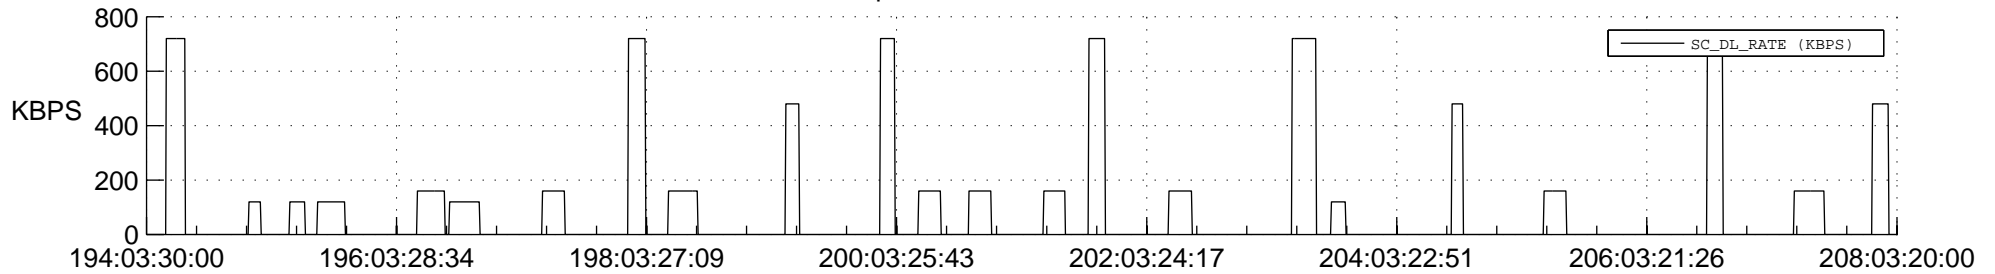

## Spacecraft\_DownLink\_Rate

Ground Time (2014:194:03:30:00.000 -2014:208:03:20:00.000)