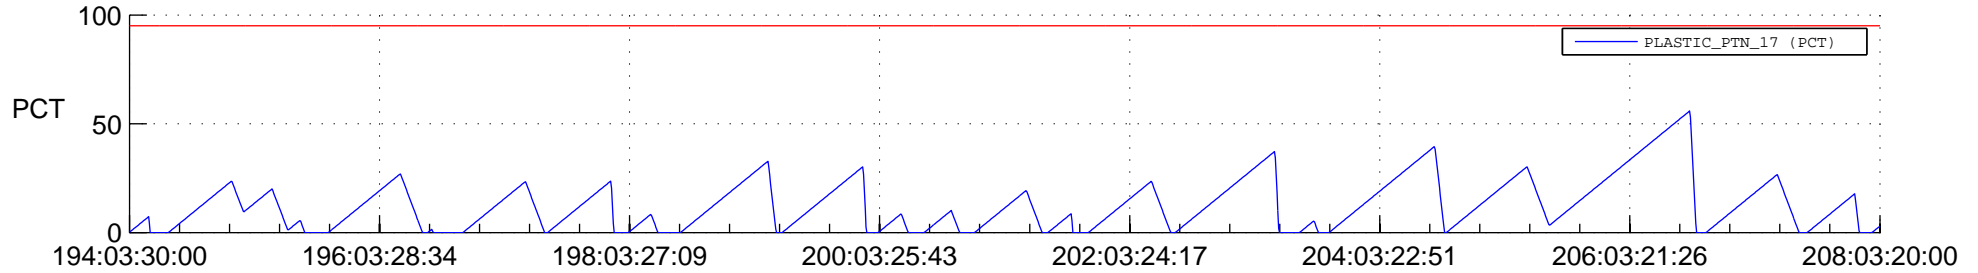

# STEREO AHEAD SSR PCT Full Prediction

## SWAVES\_Percent\_Full\_Prediction

## Spacecraft\_DownLink\_Rate

Ground Time (2014:194:03:30:00.000 -2014:208:03:20:00.000)