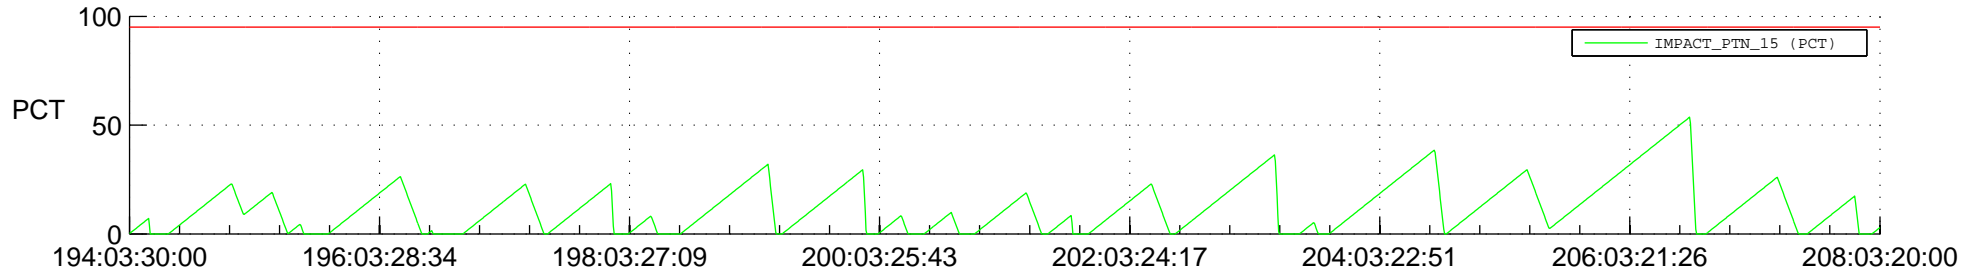

IMPACT_Percent_Full_Prediction