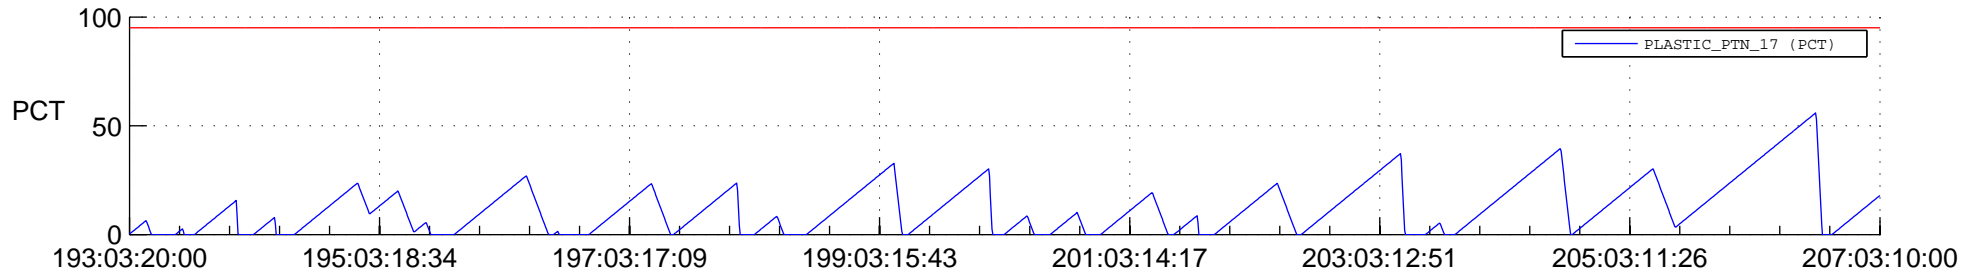

STEREO AHEAD SSR PCT Full Prediction

SWAVES_Percent_Full_Prediction

IMPACT_Percent_Full_Prediction

PLASTIC_Percent_Full_Prediction

Spacecraft_DownLink_Rate