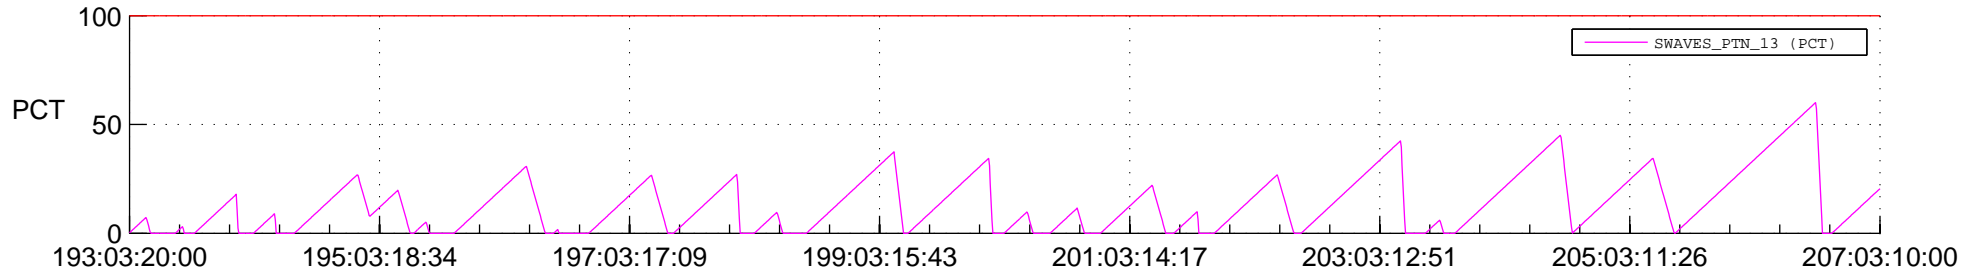

STEREO AHEAD SSR PCT Full Prediction

SWAVES_Percent_Full_Prediction

IMPACT_Percent_Full_Prediction

PLASTIC_Percent_Full_Prediction

Spacecraft_DownLink_Rate