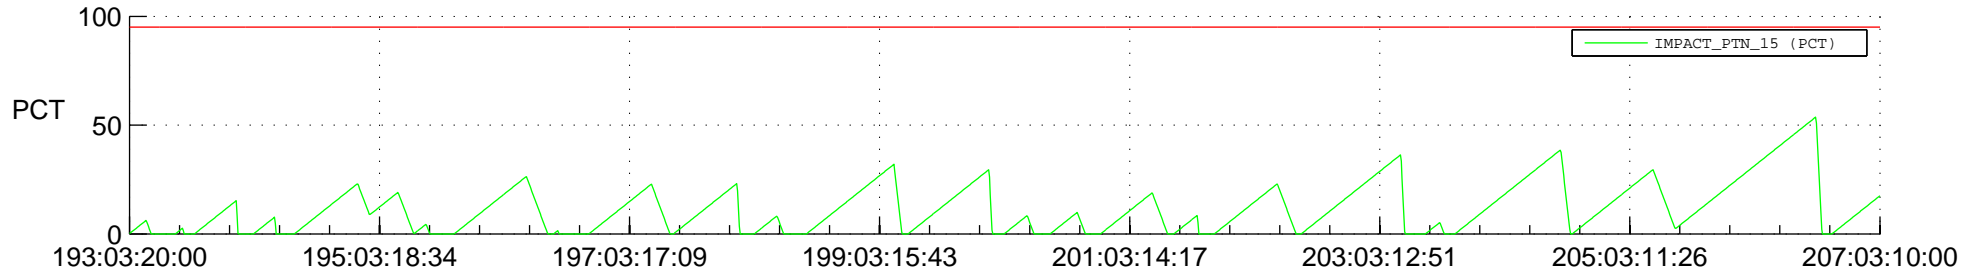

STEREO AHEAD SSR PCT Full Prediction

SWAVES_Percent_Full_Prediction

IMPACT_Percent_Full_Prediction

PLASTIC_Percent_Full_Prediction

Spacecraft_DownLink_Rate