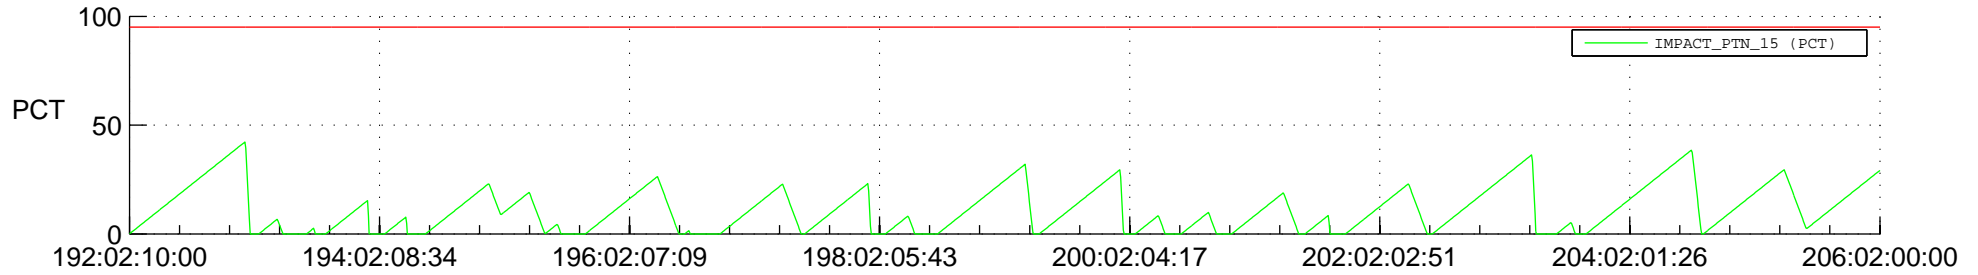

IMPACT_Percent_Full_Prediction