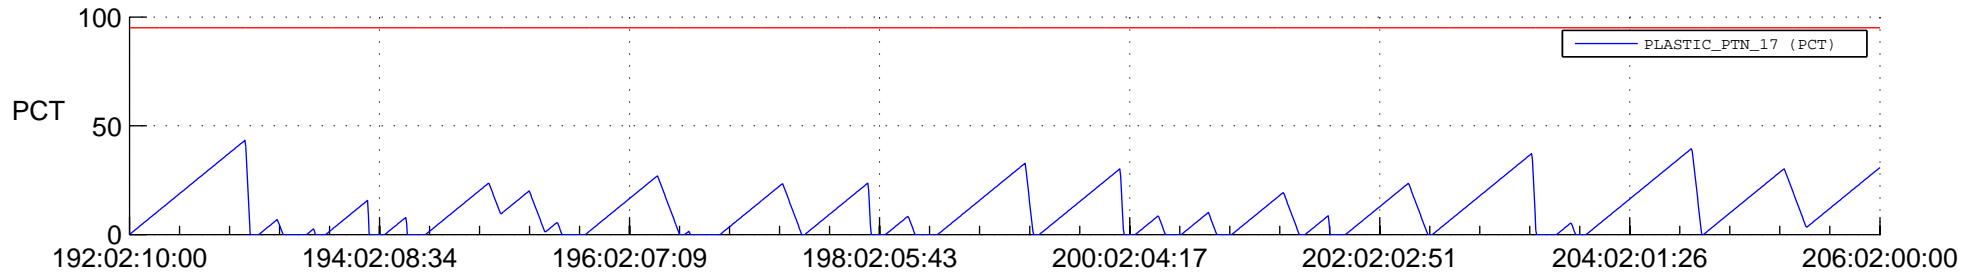

PLASTIC_Percent_Full_Prediction