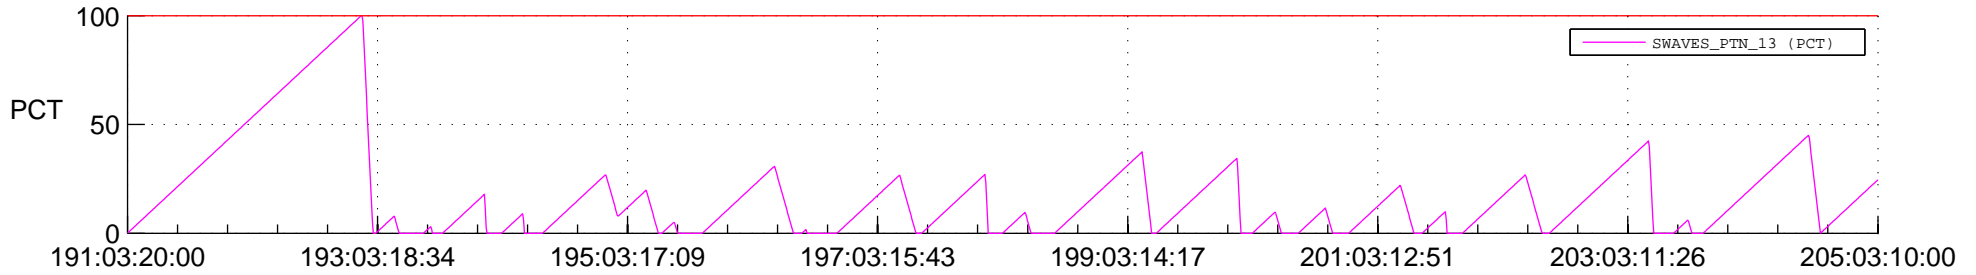

## SWAVES\_Percent\_Full\_Prediction

## Spacecraft\_DownLink\_Rate

Ground Time (2014:191:03:20:00.000 -2014:205:03:10:00.000)