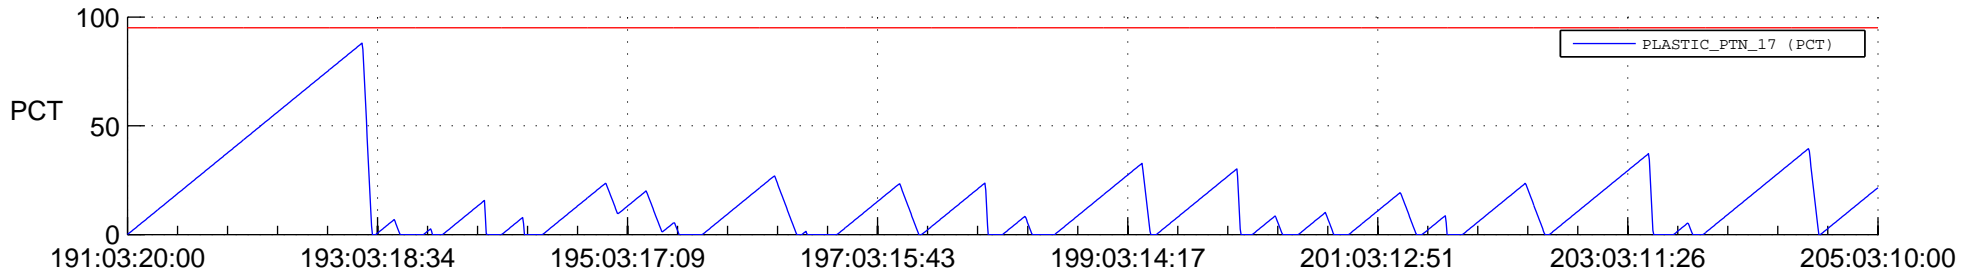

## SWAVES\_Percent\_Full\_Prediction

## Spacecraft\_DownLink\_Rate

Ground Time (2014:191:03:20:00.000 -2014:205:03:10:00.000)