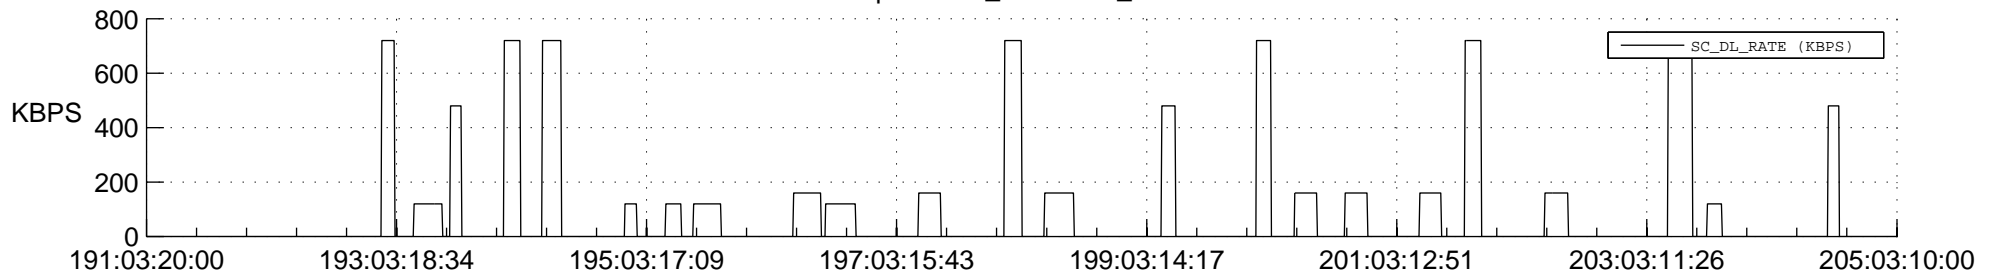

## Spacecraft\_DownLink\_Rate

Ground Time (2014:191:03:20:00.000 -2014:205:03:10:00.000)