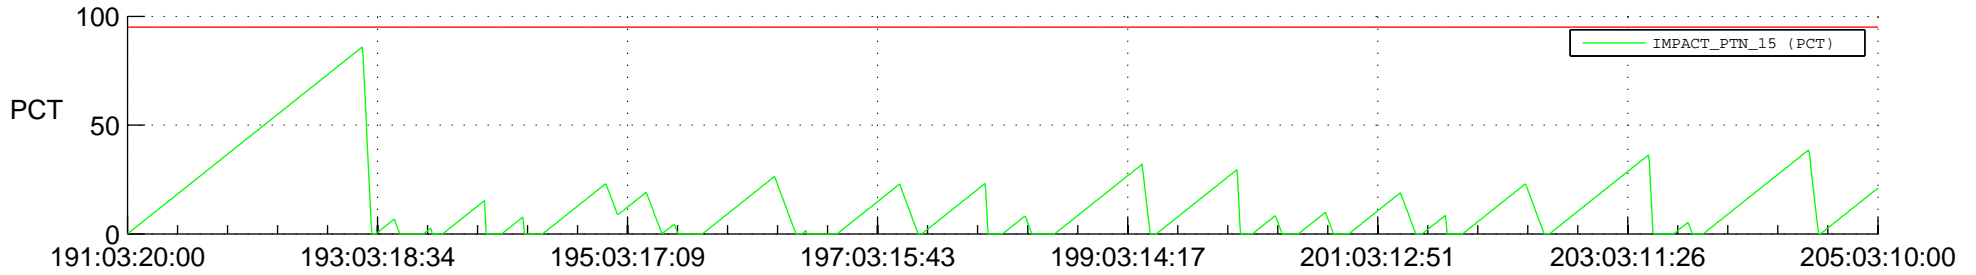

IMPACT_Percent_Full_Prediction