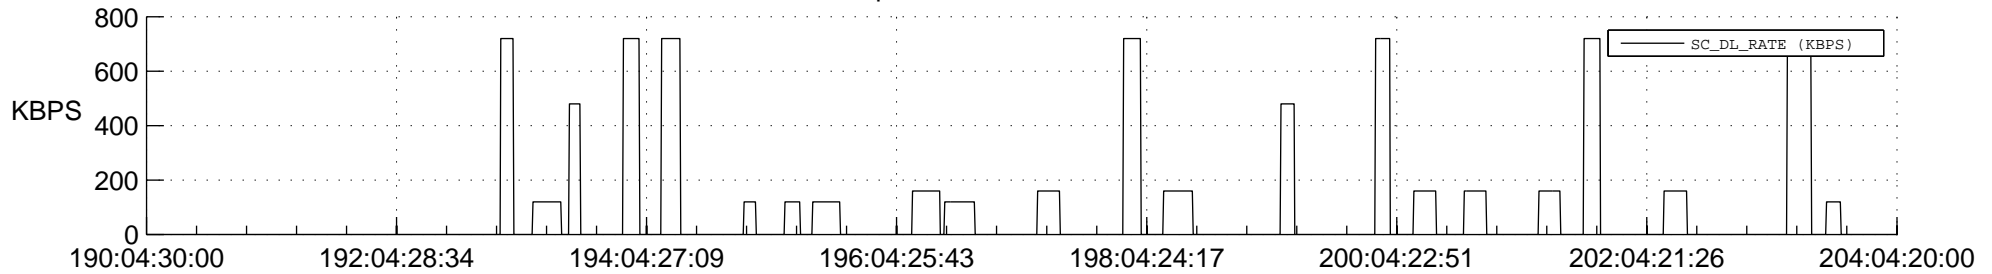

STEREO AHEAD SSR PCT Full Prediction

SWAVES_Percent_Full_Prediction

IMPACT_Percent_Full_Prediction

PLASTIC_Percent_Full_Prediction

Spacecraft_DownLink_Rate

Ground Time (2014:190:04:30:00.000 -2014:204:04:20:00.000)