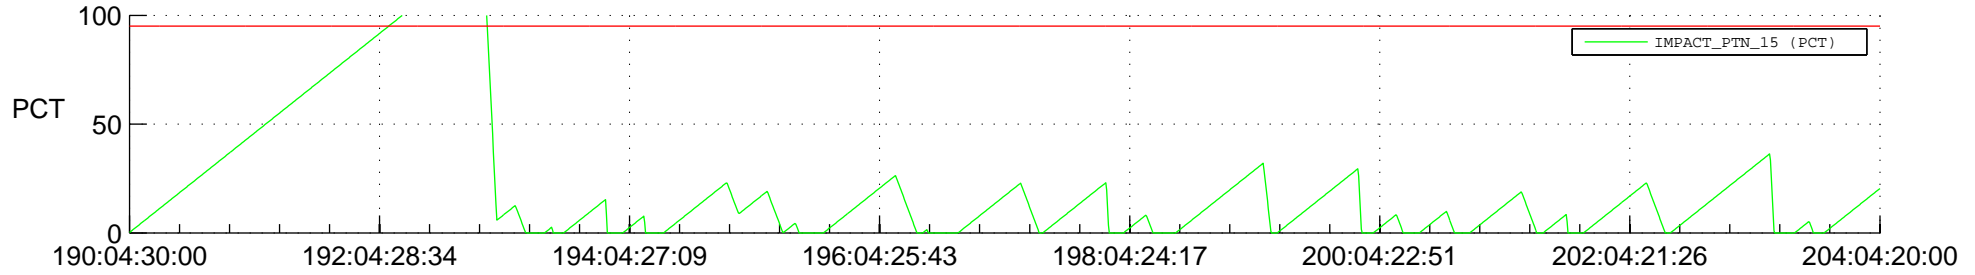

STEREO AHEAD SSR PCT Full Prediction

SWAVES_Percent_Full_Prediction

IMPACT_Percent_Full_Prediction

PLASTIC_Percent_Full_Prediction

Spacecraft_DownLink_Rate

Ground Time (2014:190:04:30:00.000 -2014:204:04:20:00.000)