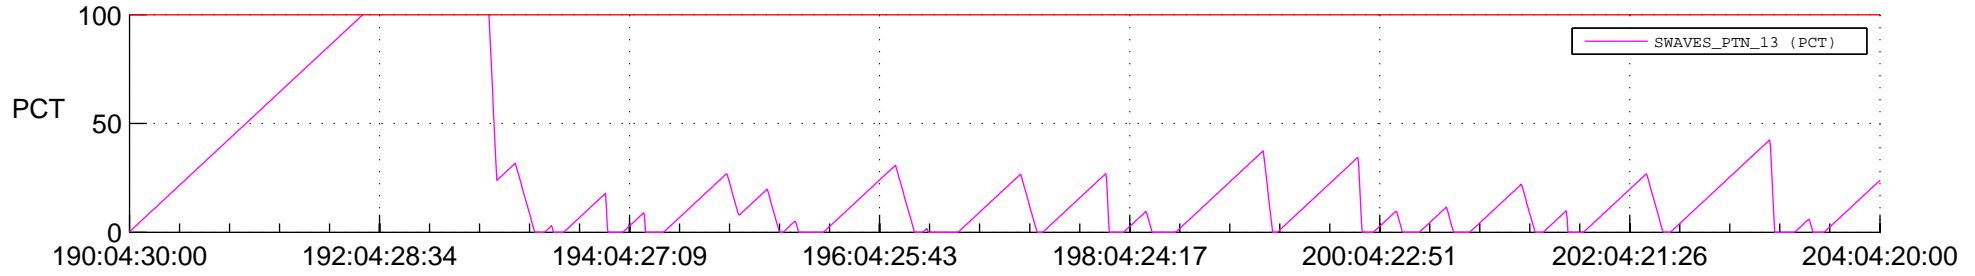

STEREO AHEAD SSR PCT Full Prediction

SWAVES_Percent_Full_Prediction

IMPACT_Percent_Full_Prediction

PLASTIC_Percent_Full_Prediction

Spacecraft_DownLink_Rate

Ground Time (2014:190:04:30:00.000 -2014:204:04:20:00.000)