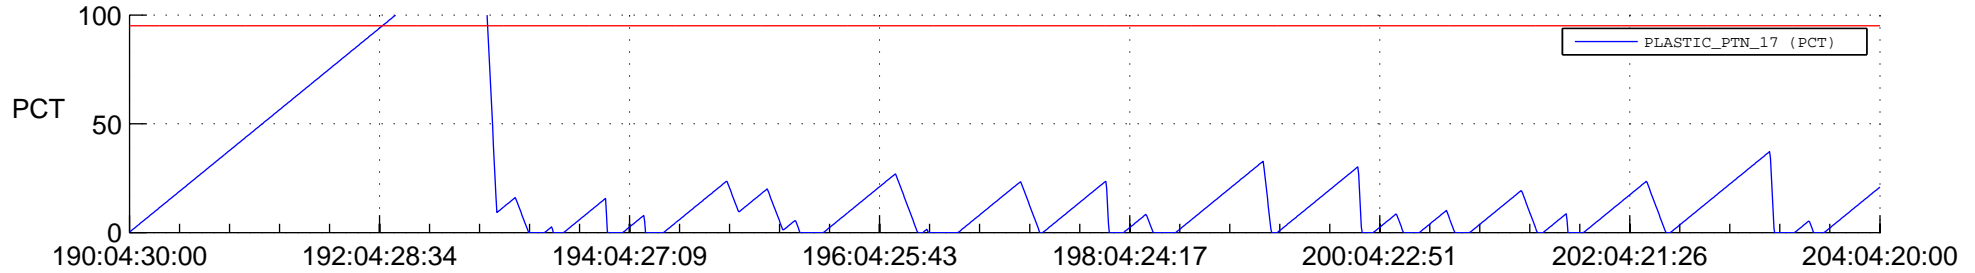

STEREO AHEAD SSR PCT Full Prediction

SWAVES_Percent_Full_Prediction

IMPACT_Percent_Full_Prediction

PLASTIC_Percent_Full_Prediction

Spacecraft_DownLink_Rate

Ground Time (2014:190:04:30:00.000 -2014:204:04:20:00.000)