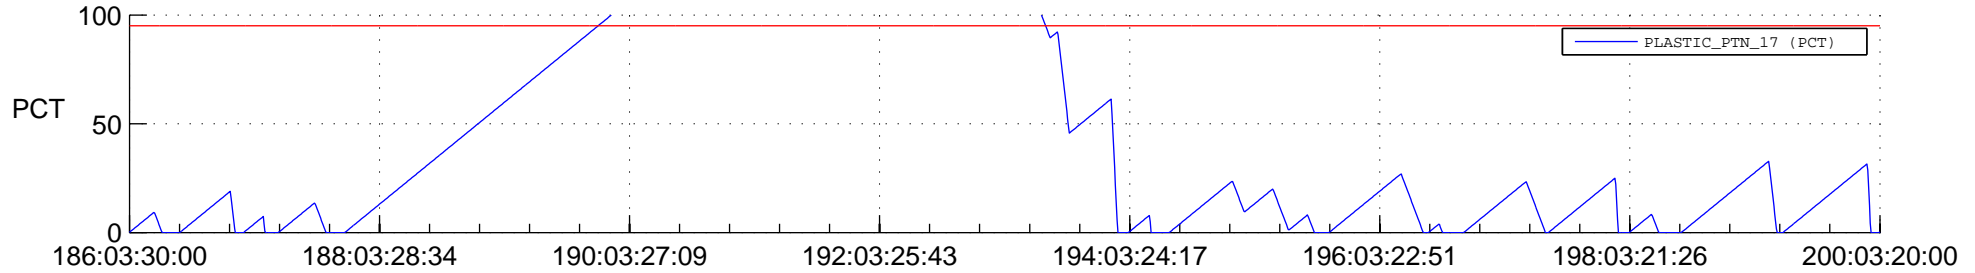

STEREO AHEAD SSR PCT Full Prediction

SWAVES_Percent_Full_Prediction

IMPACT_Percent_Full_Prediction

PLASTIC_Percent_Full_Prediction

Spacecraft_DownLink_Rate