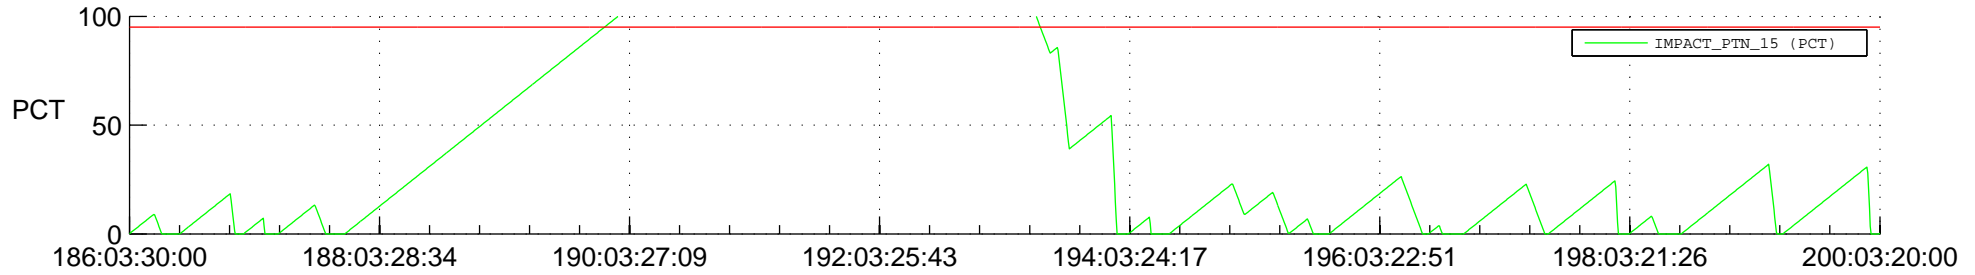

STEREO AHEAD SSR PCT Full Prediction

SWAVES_Percent_Full_Prediction

IMPACT_Percent_Full_Prediction

PLASTIC_Percent_Full_Prediction

Spacecraft_DownLink_Rate