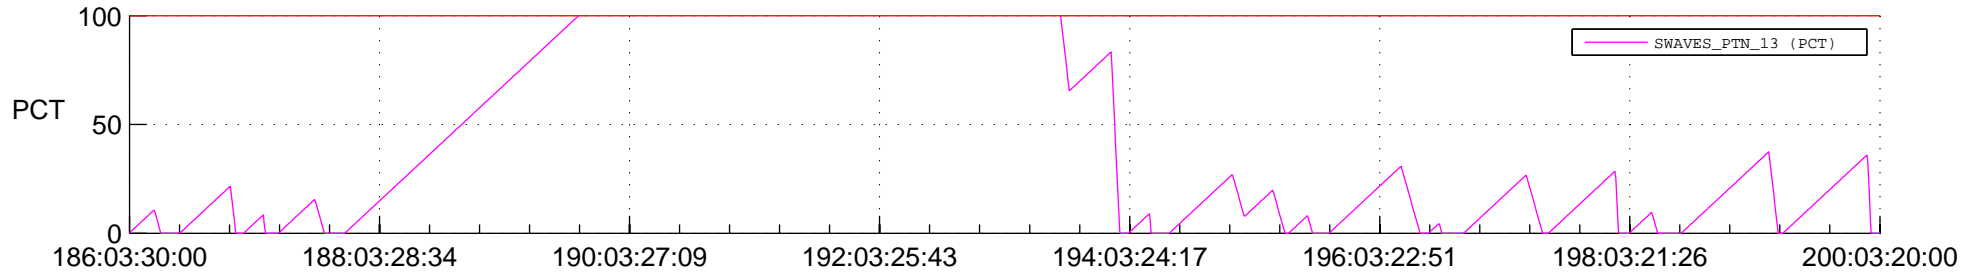

STEREO AHEAD SSR PCT Full Prediction

SWAVES_Percent_Full_Prediction

IMPACT_Percent_Full_Prediction

PLASTIC_Percent_Full_Prediction

Spacecraft_DownLink_Rate