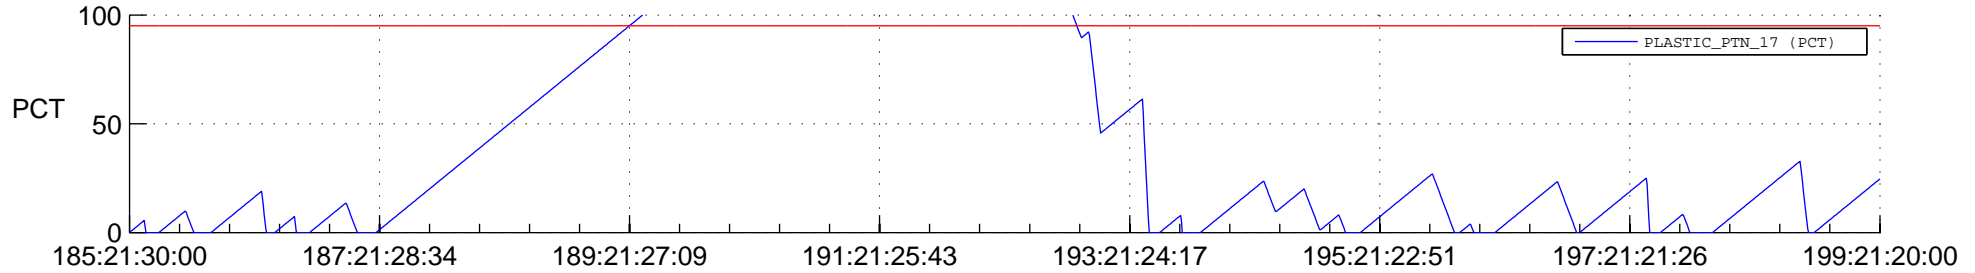

STEREO AHEAD SSR PCT Full Prediction

SWAVES_Percent_Full_Prediction

IMPACT_Percent_Full_Prediction

PLASTIC_Percent_Full_Prediction

Spacecraft_DownLink_Rate

Ground Time (2014:185:21:30:00.000 -2014:199:21:20:00.000)