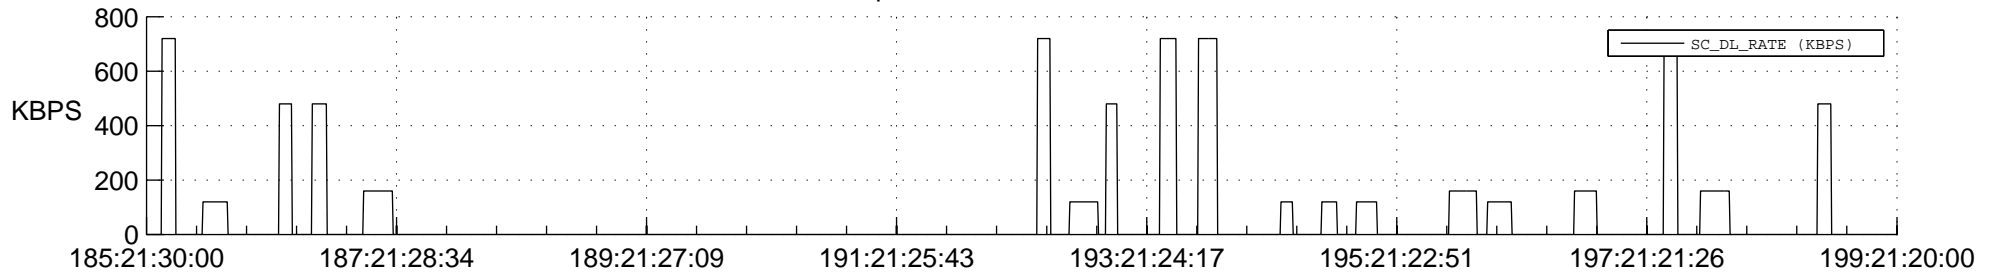

STEREO AHEAD SSR PCT Full Prediction

SWAVES_Percent_Full_Prediction

IMPACT_Percent_Full_Prediction

PLASTIC_Percent_Full_Prediction

Spacecraft_DownLink_Rate

Ground Time (2014:185:21:30:00.000 -2014:199:21:20:00.000)