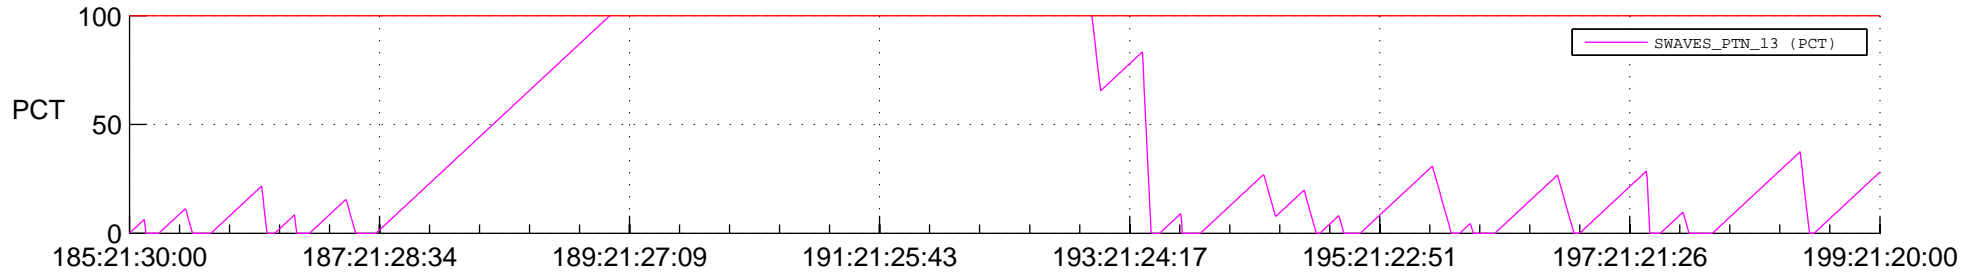

STEREO AHEAD SSR PCT Full Prediction

SWAVES_Percent_Full_Prediction

IMPACT_Percent_Full_Prediction

PLASTIC_Percent_Full_Prediction

Spacecraft_DownLink_Rate

Ground Time (2014:185:21:30:00.000 -2014:199:21:20:00.000)