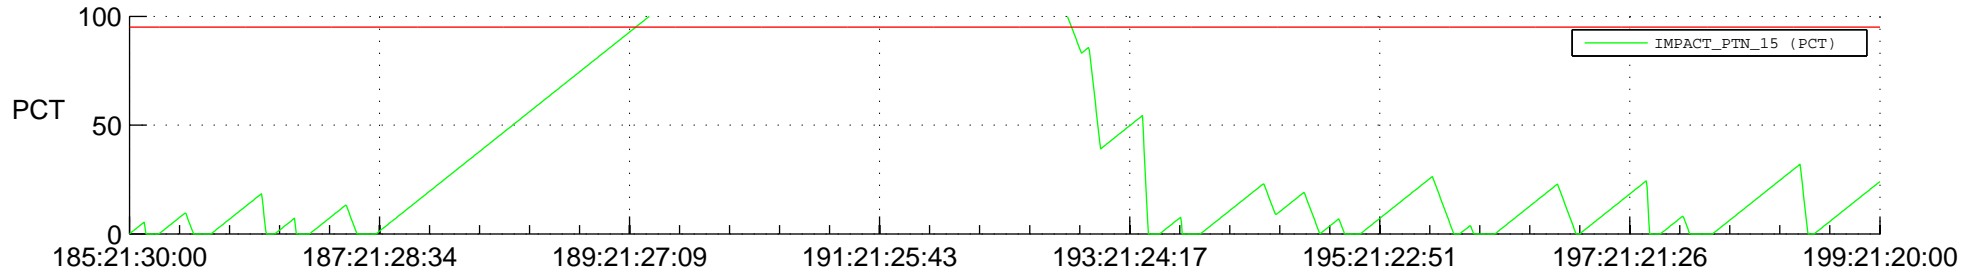

STEREO AHEAD SSR PCT Full Prediction

SWAVES_Percent_Full_Prediction

IMPACT_Percent_Full_Prediction

PLASTIC_Percent_Full_Prediction

Spacecraft_DownLink_Rate

Ground Time (2014:185:21:30:00.000 -2014:199:21:20:00.000)