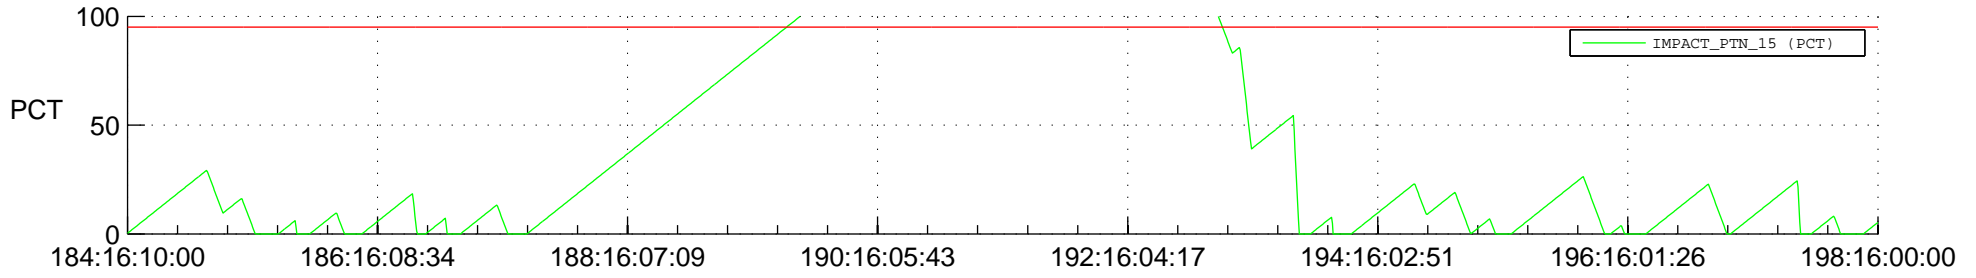

STEREO AHEAD SSR PCT Full Prediction

SWAVES_Percent_Full_Prediction

IMPACT_Percent_Full_Prediction

PLASTIC_Percent_Full_Prediction

Spacecraft_DownLink_Rate