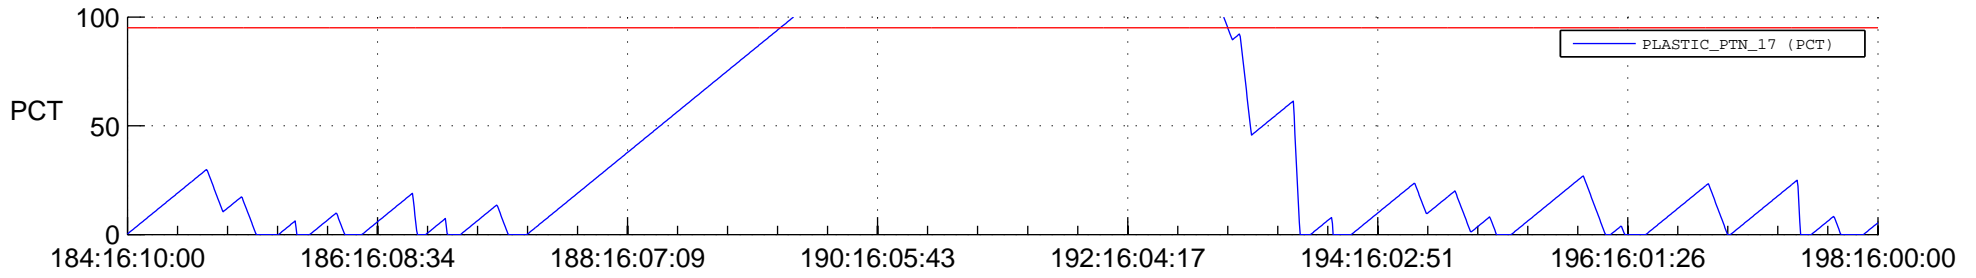

STEREO AHEAD SSR PCT Full Prediction

SWAVES_Percent_Full_Prediction

IMPACT_Percent_Full_Prediction

PLASTIC_Percent_Full_Prediction

Spacecraft_DownLink_Rate