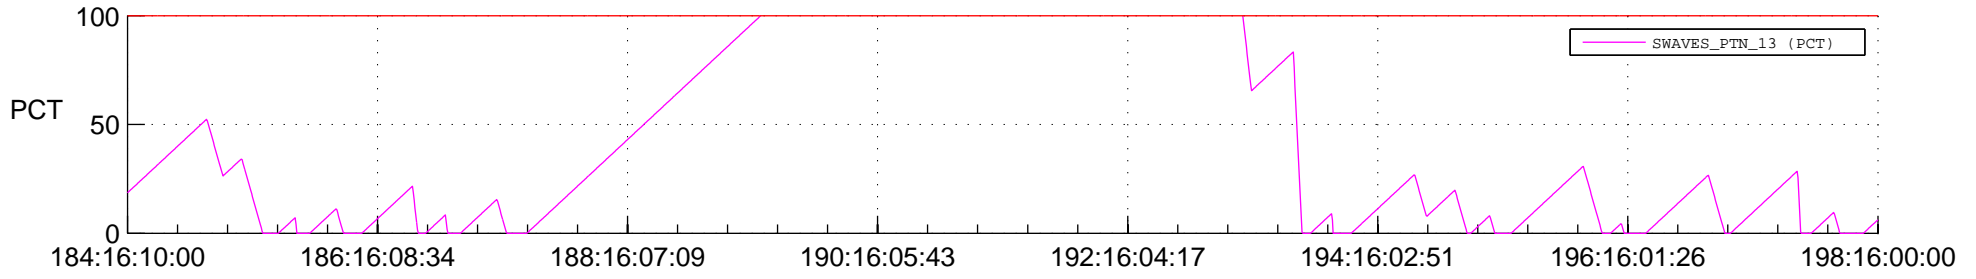

STEREO AHEAD SSR PCT Full Prediction

SWAVES_Percent_Full_Prediction

IMPACT_Percent_Full_Prediction

PLASTIC_Percent_Full_Prediction

Spacecraft_DownLink_Rate