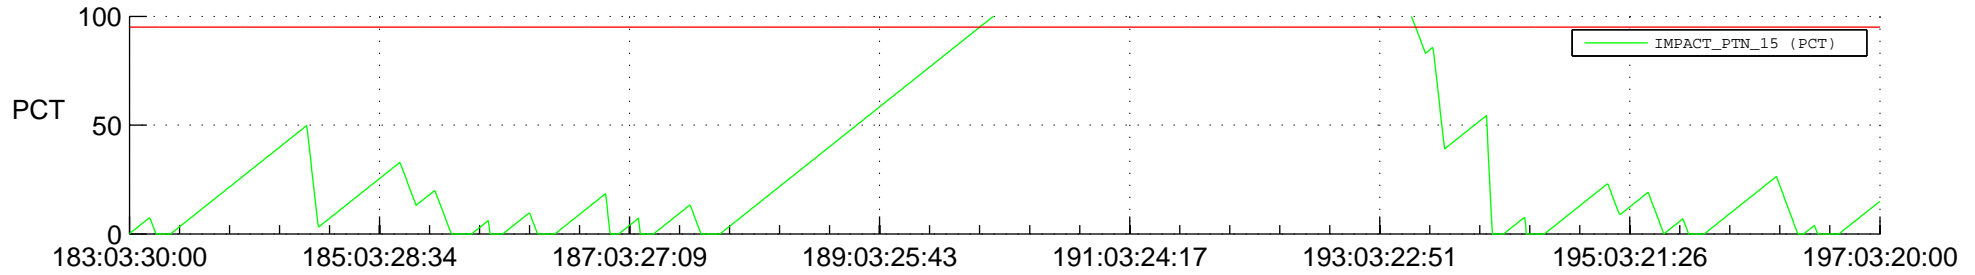

IMPACT_Percent_Full_Prediction