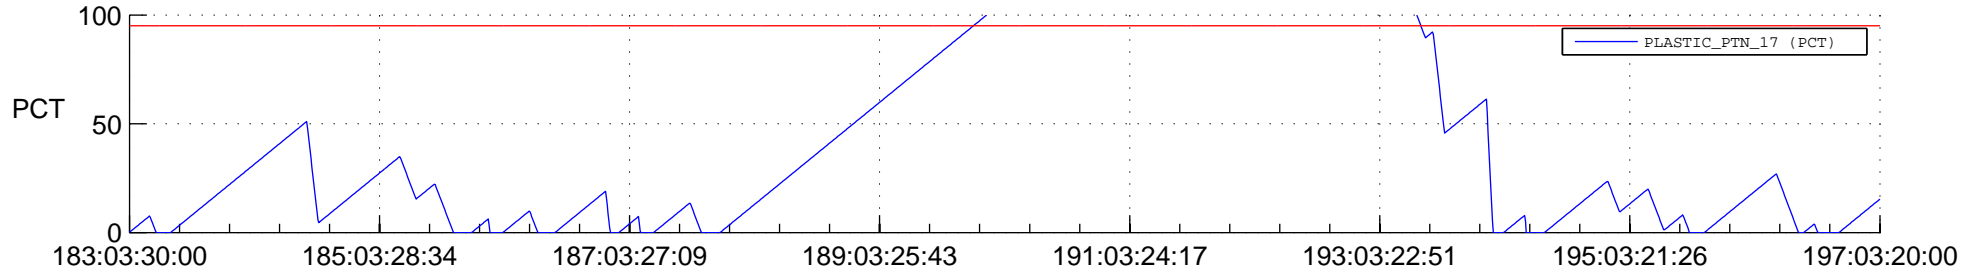

PLASTIC_Percent_Full_Prediction