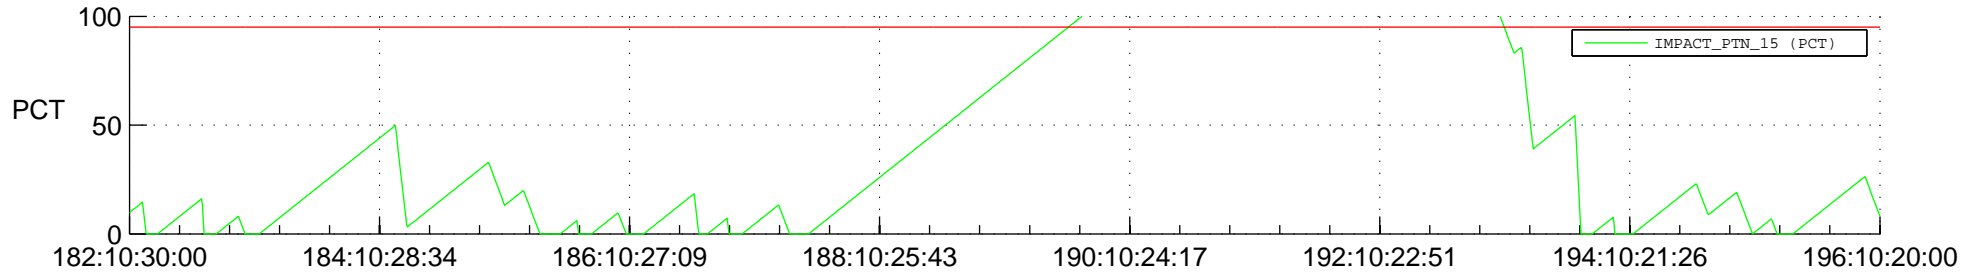

IMPACT_Percent_Full_Prediction