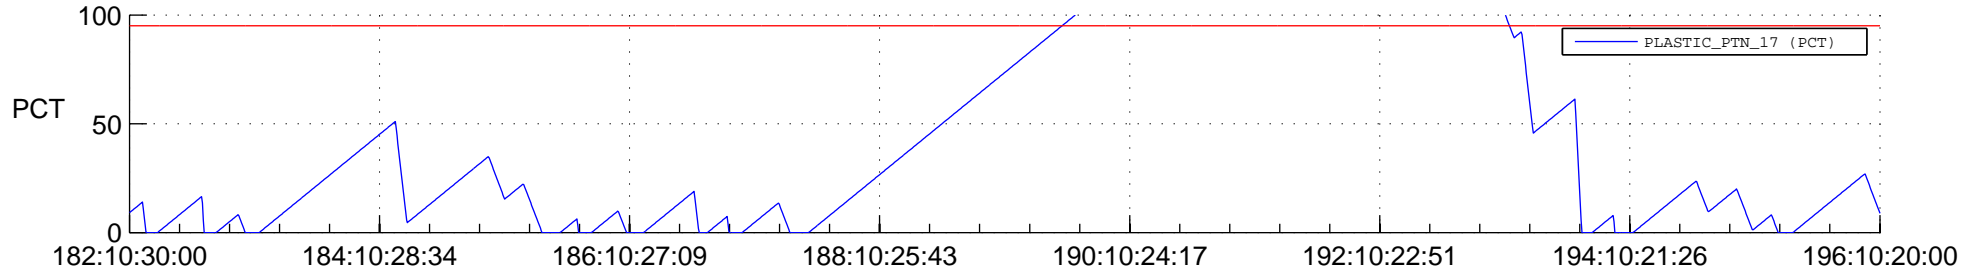

PLASTIC_Percent_Full_Prediction