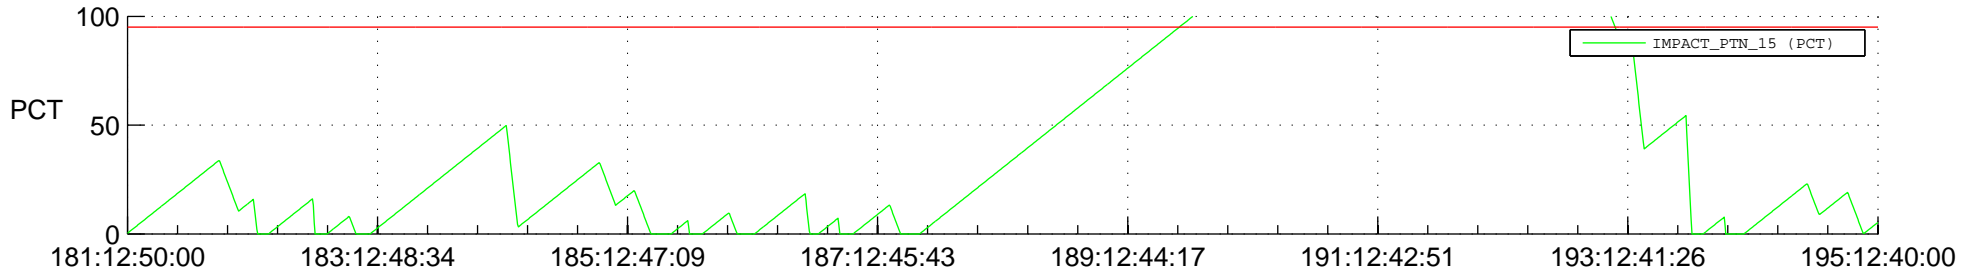

STEREO AHEAD SSR PCT Full Prediction

SWAVES_Percent_Full_Prediction

IMPACT_Percent_Full_Prediction

PLASTIC_Percent_Full_Prediction

Spacecraft_DownLink_Rate