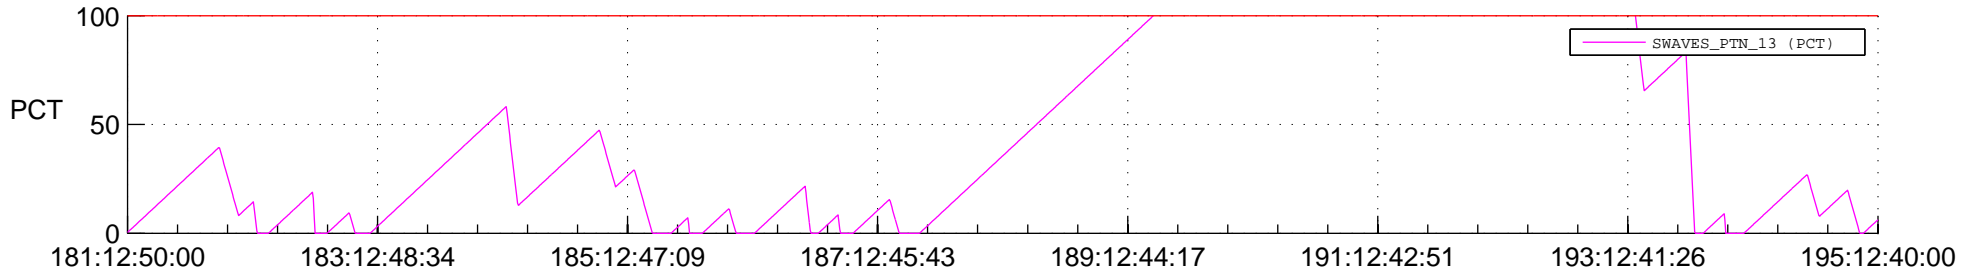

STEREO AHEAD SSR PCT Full Prediction

SWAVES_Percent_Full_Prediction

IMPACT_Percent_Full_Prediction

PLASTIC_Percent_Full_Prediction

Spacecraft_DownLink_Rate