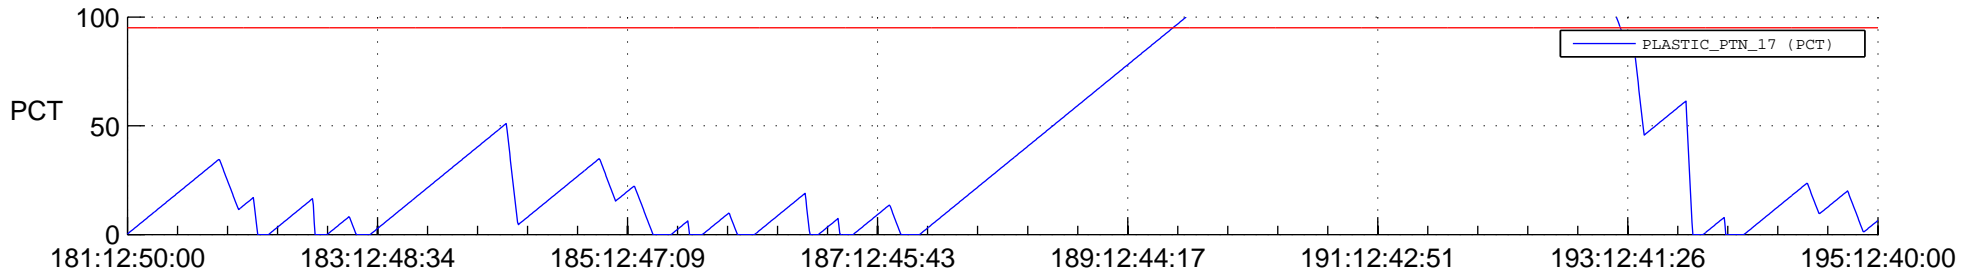

STEREO AHEAD SSR PCT Full Prediction

SWAVES_Percent_Full_Prediction

IMPACT_Percent_Full_Prediction

PLASTIC_Percent_Full_Prediction

Spacecraft_DownLink_Rate