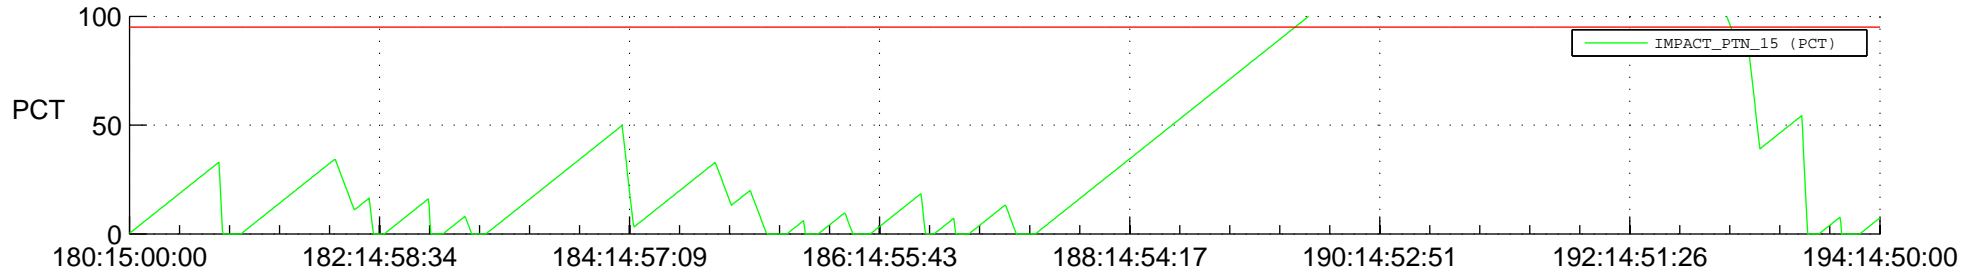

STEREO AHEAD SSR PCT Full Prediction

SWAVES_Percent_Full_Prediction

IMPACT_Percent_Full_Prediction

PLASTIC_Percent_Full_Prediction

Spacecraft_DownLink_Rate