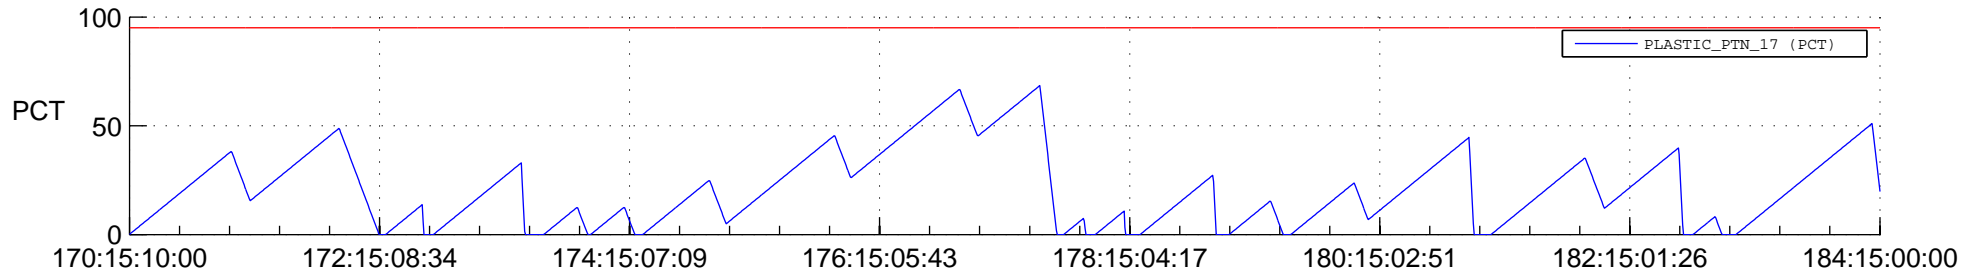

STEREO AHEAD SSR PCT Full Prediction

SWAVES_Percent_Full_Prediction

IMPACT_Percent_Full_Prediction

PLASTIC_Percent_Full_Prediction

Spacecraft_DownLink_Rate

Ground Time (2014:170:15:10:00.000 -2014:184:15:00:00.000)