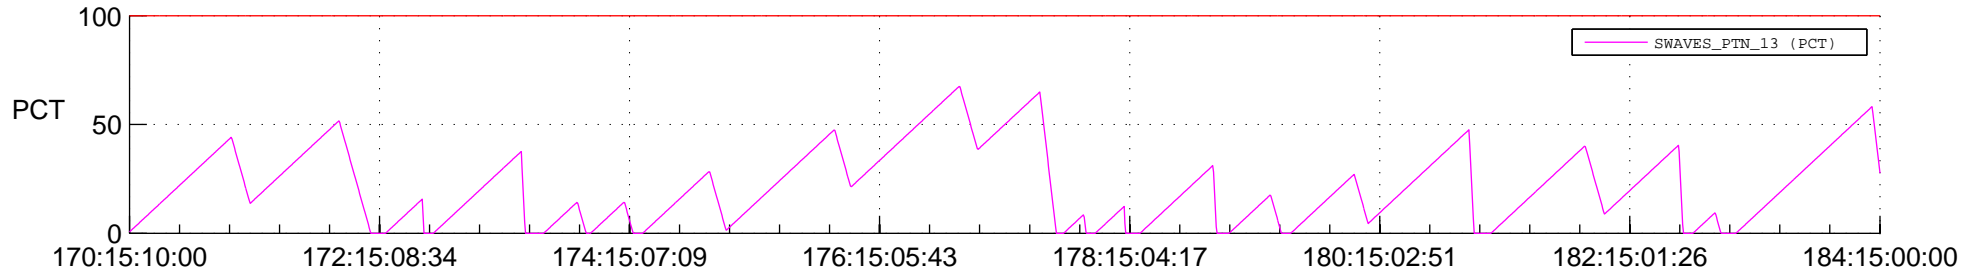

STEREO AHEAD SSR PCT Full Prediction

SWAVES_Percent_Full_Prediction

IMPACT_Percent_Full_Prediction

PLASTIC_Percent_Full_Prediction

Spacecraft_DownLink_Rate

Ground Time (2014:170:15:10:00.000 -2014:184:15:00:00.000)