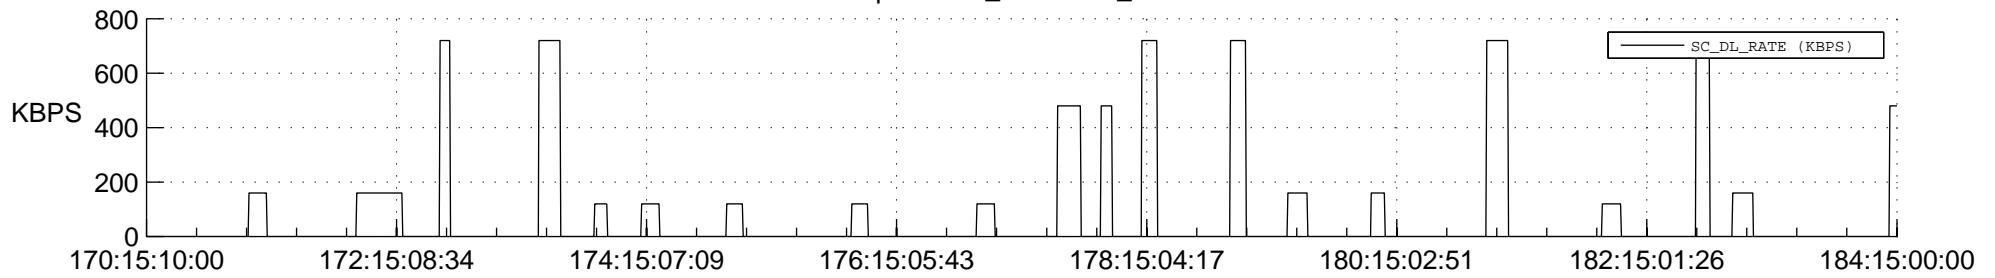

STEREO AHEAD SSR PCT Full Prediction

SWAVES_Percent_Full_Prediction

IMPACT_Percent_Full_Prediction

PLASTIC_Percent_Full_Prediction

Spacecraft_DownLink_Rate

Ground Time (2014:170:15:10:00.000 -2014:184:15:00:00.000)