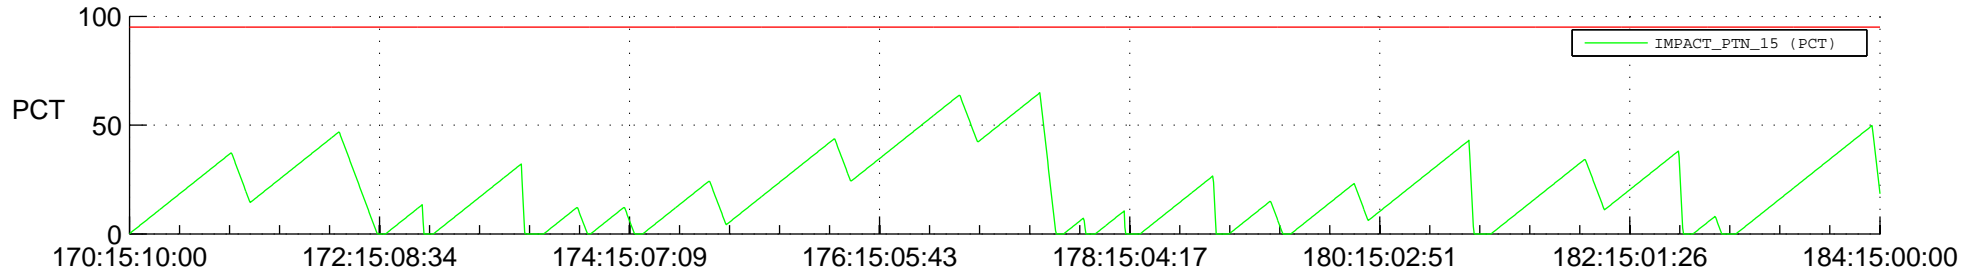

STEREO AHEAD SSR PCT Full Prediction

SWAVES_Percent_Full_Prediction

IMPACT_Percent_Full_Prediction

PLASTIC_Percent_Full_Prediction

Spacecraft_DownLink_Rate

Ground Time (2014:170:15:10:00.000 -2014:184:15:00:00.000)