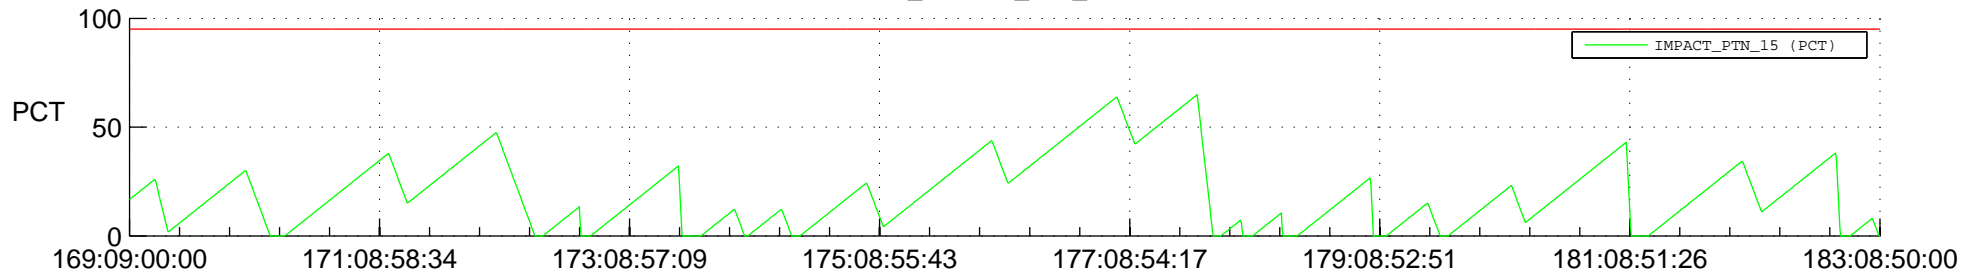

STEREO AHEAD SSR PCT Full Prediction

SWAVES_Percent_Full_Prediction

IMPACT_Percent_Full_Prediction

PLASTIC_Percent_Full_Prediction

Spacecraft_DownLink_Rate