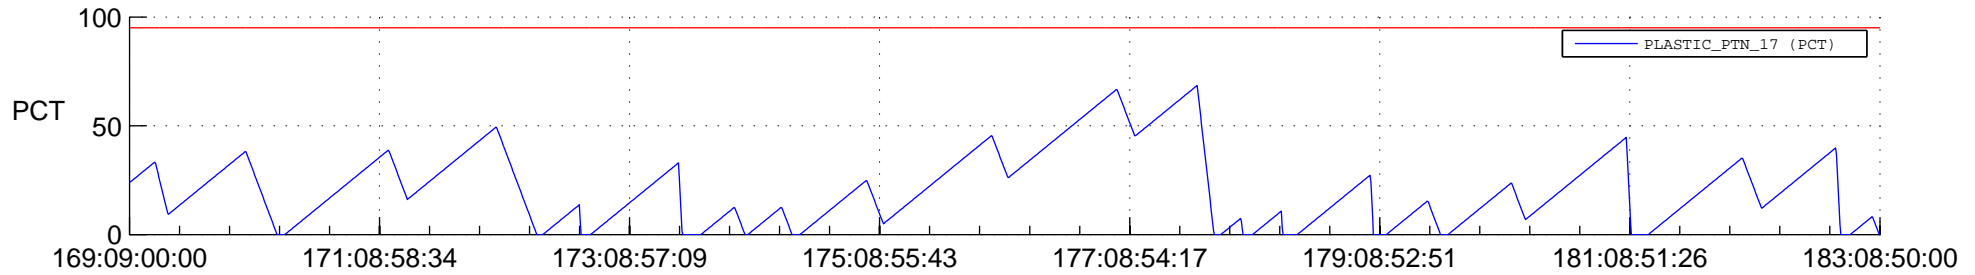

STEREO AHEAD SSR PCT Full Prediction

SWAVES_Percent_Full_Prediction

IMPACT_Percent_Full_Prediction

PLASTIC_Percent_Full_Prediction

Spacecraft_DownLink_Rate