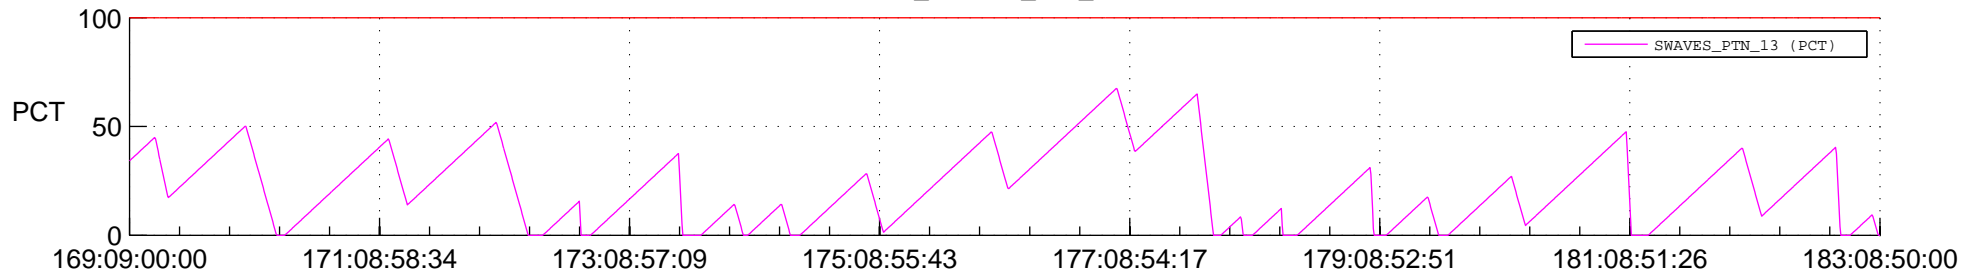

STEREO AHEAD SSR PCT Full Prediction

SWAVES_Percent_Full_Prediction

IMPACT_Percent_Full_Prediction

PLASTIC_Percent_Full_Prediction

Spacecraft_DownLink_Rate