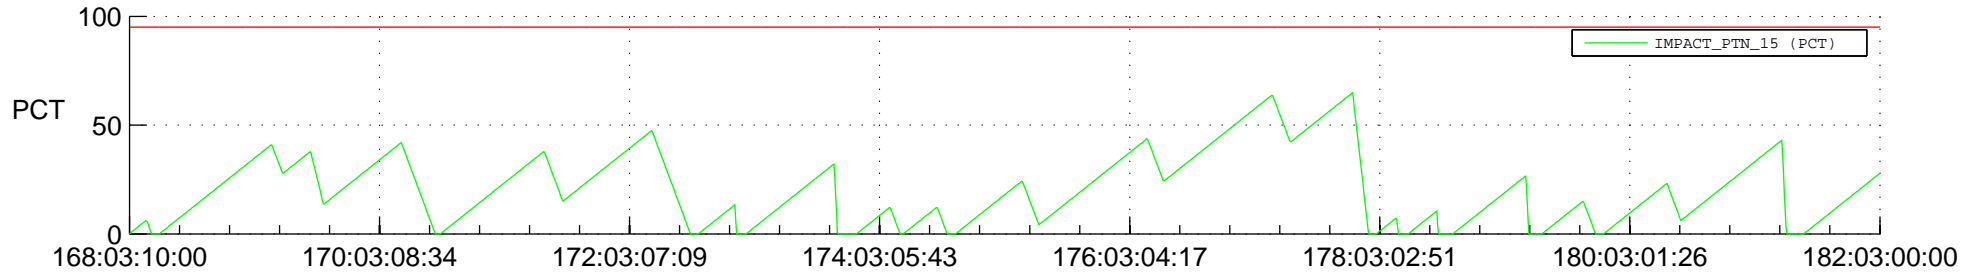

IMPACT_Percent_Full_Prediction