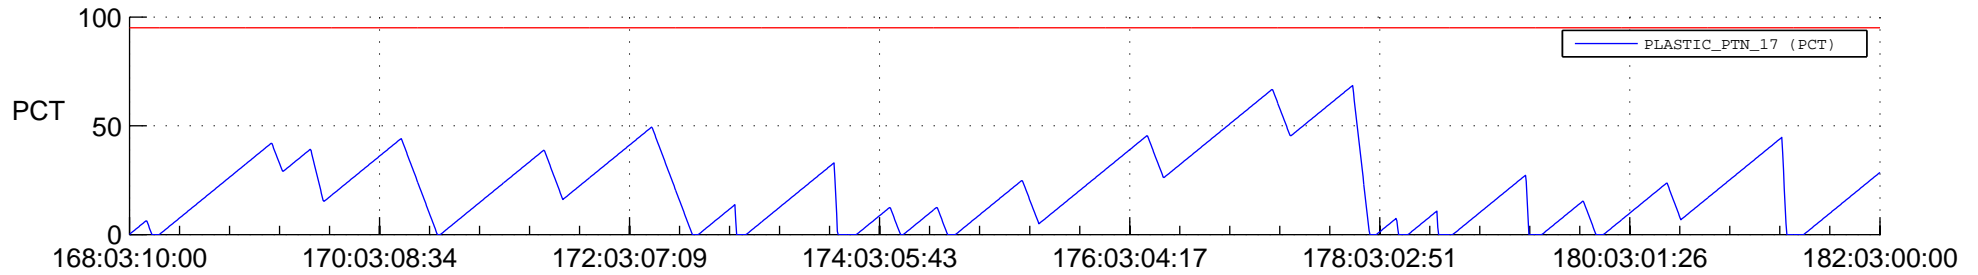

PLASTIC_Percent_Full_Prediction