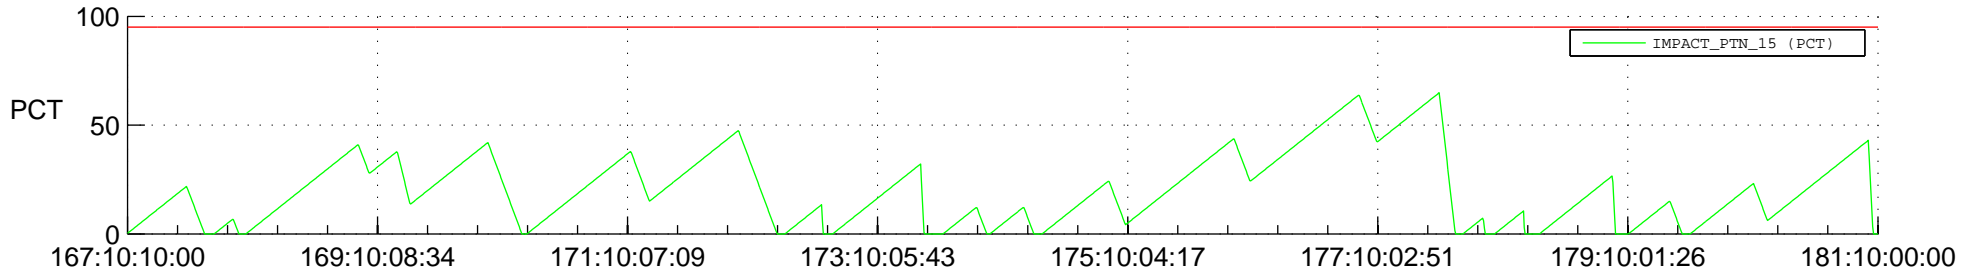

IMPACT_Percent_Full_Prediction