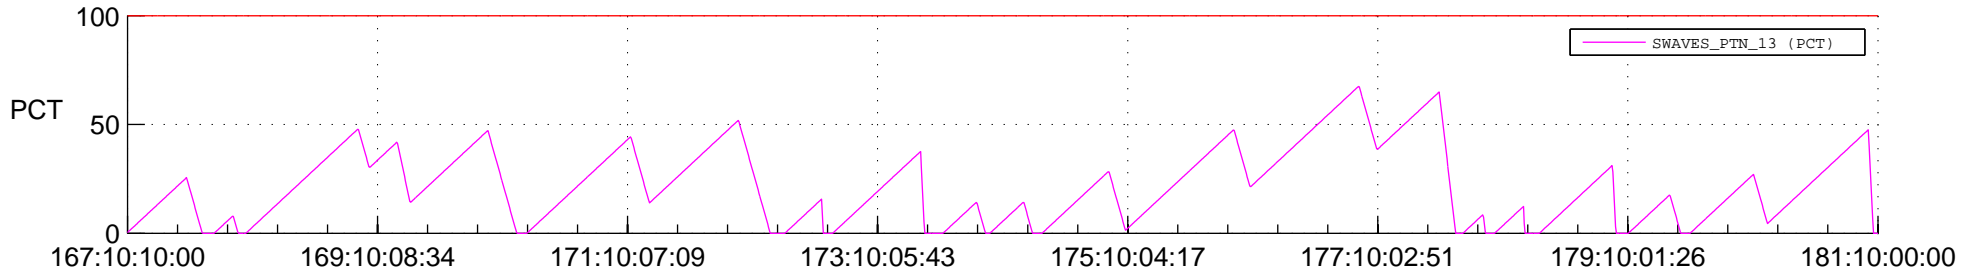

## SWAVES\_Percent\_Full\_Prediction

## Spacecraft\_DownLink\_Rate

Ground Time (2014:167:10:10:00.000 -2014:181:10:00:00.000)