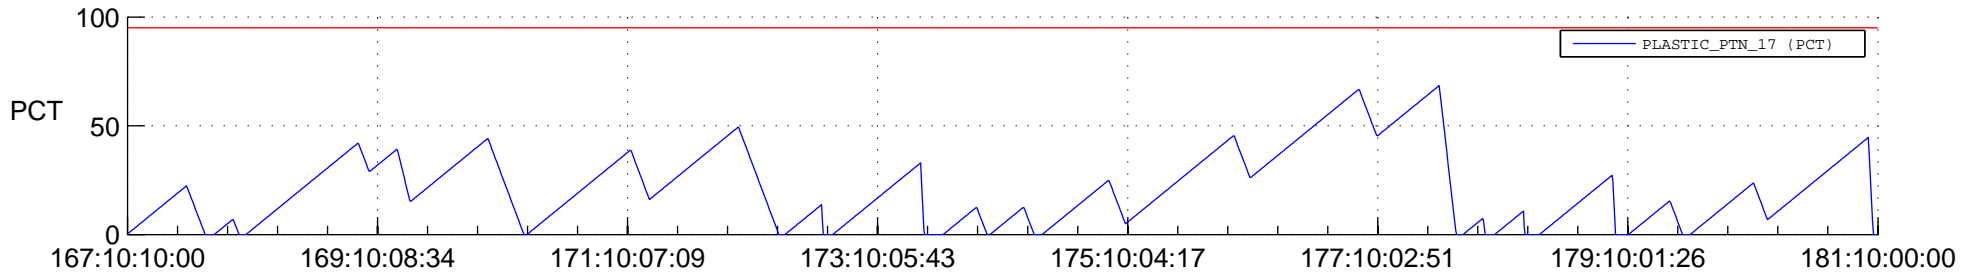

# STEREO AHEAD SSR PCT Full Prediction

## SWAVES\_Percent\_Full\_Prediction

## Spacecraft\_DownLink\_Rate

Ground Time (2014:167:10:10:00.000 -2014:181:10:00:00.000)