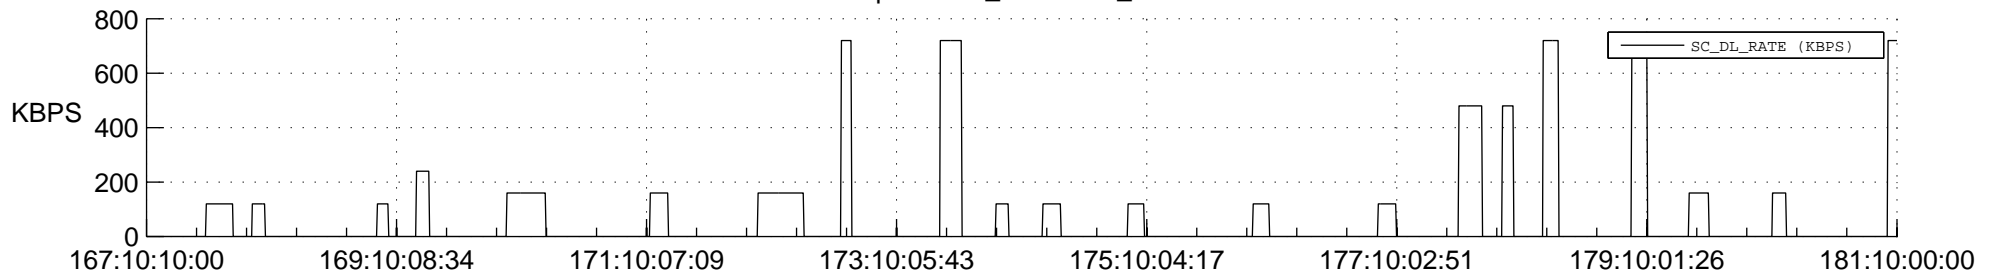

## Spacecraft\_DownLink\_Rate

Ground Time (2014:167:10:10:00.000 -2014:181:10:00:00.000)