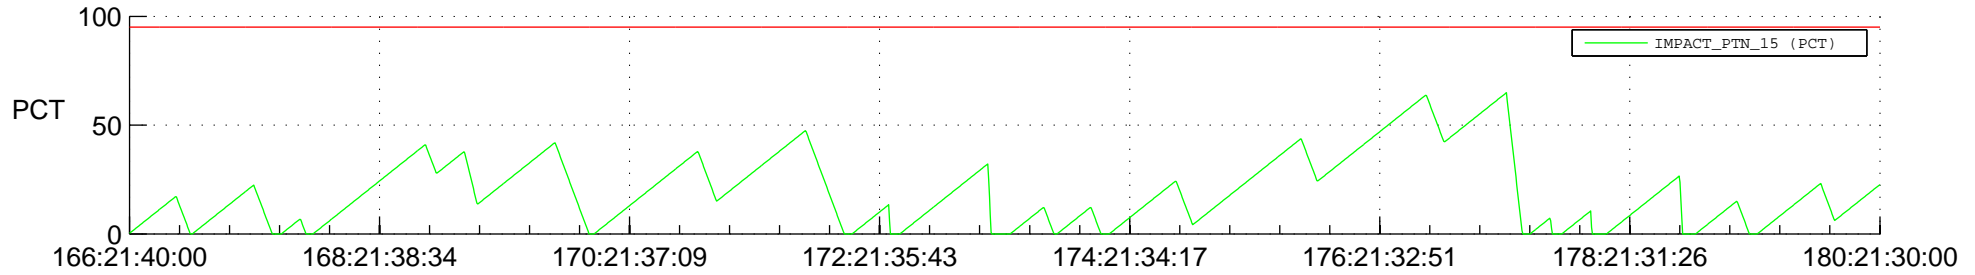

IMPACT_Percent_Full_Prediction