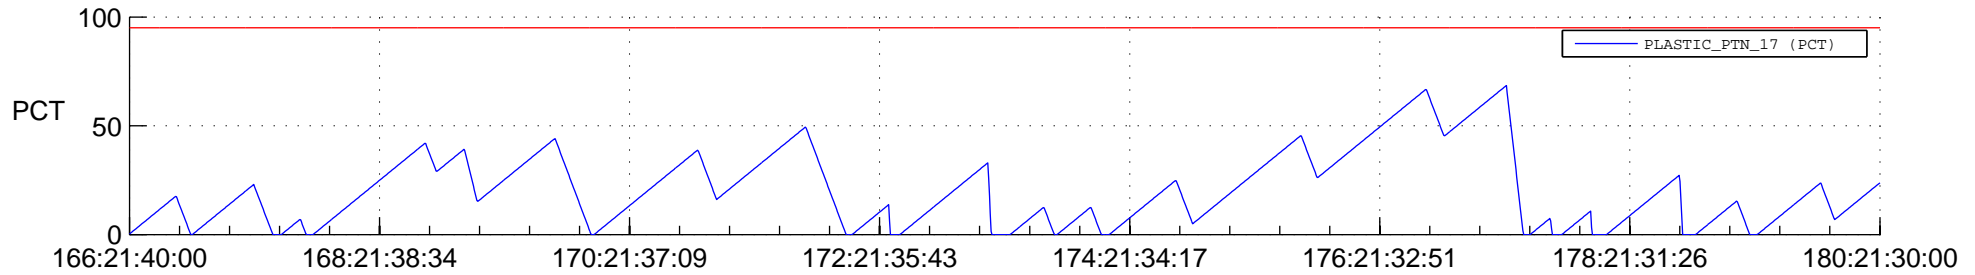

PLASTIC_Percent_Full_Prediction