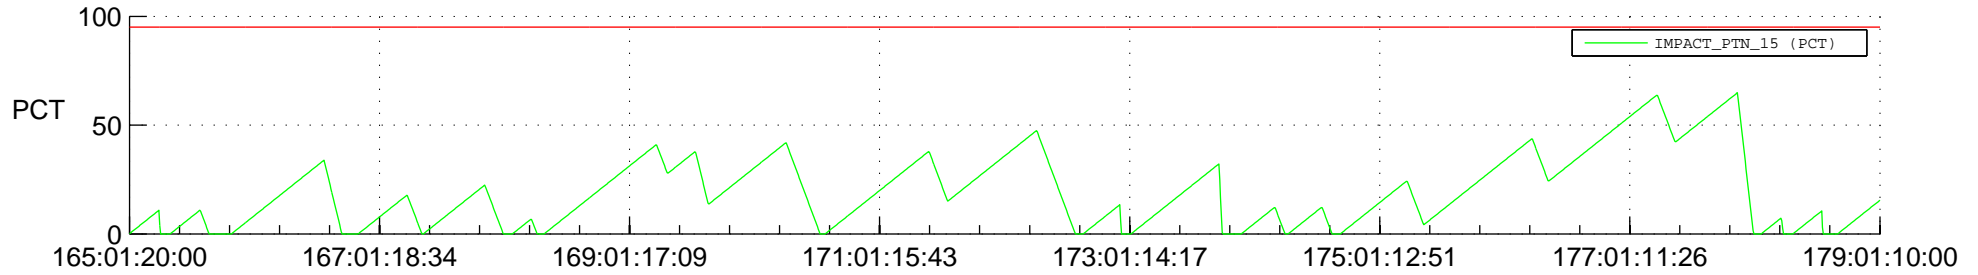

STEREO AHEAD SSR PCT Full Prediction

SWAVES_Percent_Full_Prediction

IMPACT_Percent_Full_Prediction

PLASTIC_Percent_Full_Prediction

Spacecraft_DownLink_Rate