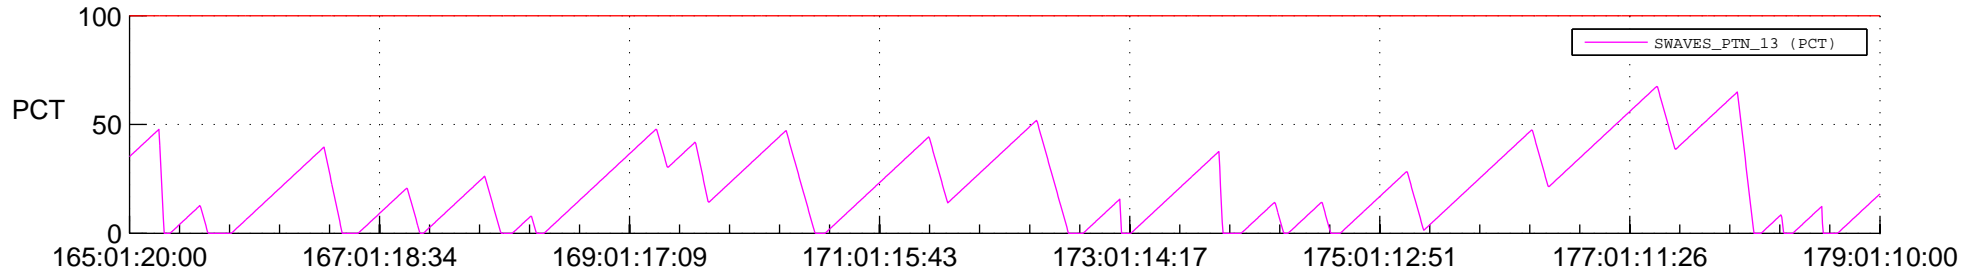

STEREO AHEAD SSR PCT Full Prediction

SWAVES_Percent_Full_Prediction

IMPACT_Percent_Full_Prediction

PLASTIC_Percent_Full_Prediction

Spacecraft_DownLink_Rate