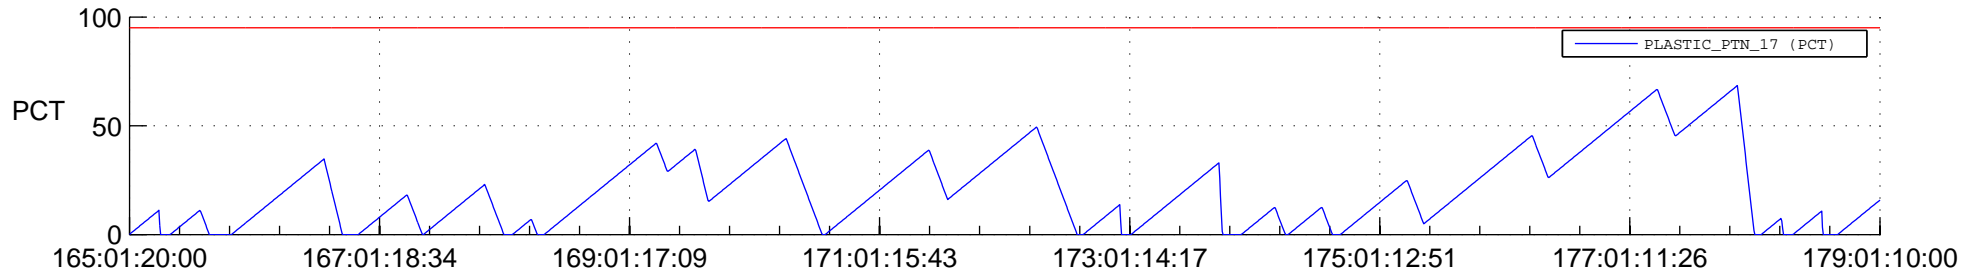

STEREO AHEAD SSR PCT Full Prediction

SWAVES_Percent_Full_Prediction

IMPACT_Percent_Full_Prediction

PLASTIC_Percent_Full_Prediction

Spacecraft_DownLink_Rate