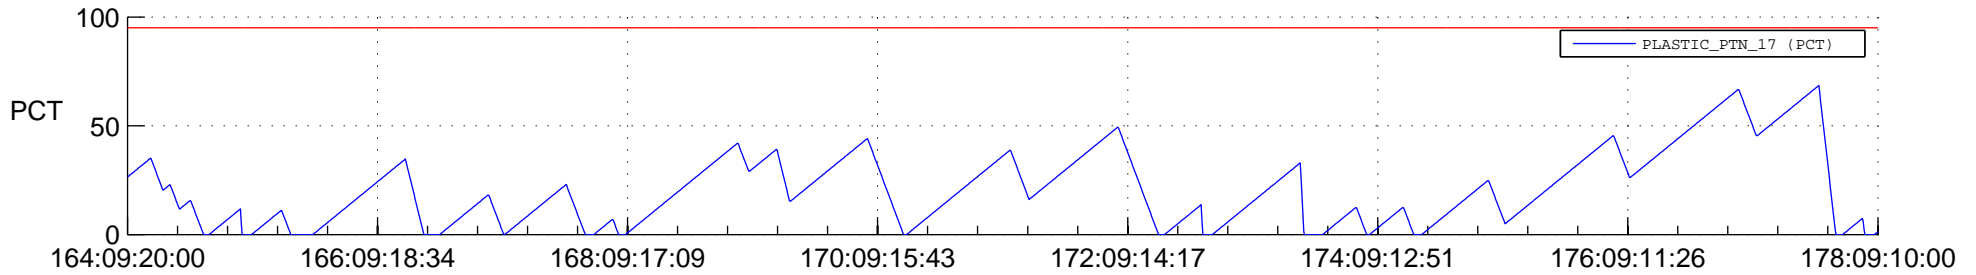

STEREO AHEAD SSR PCT Full Prediction

SWAVES_Percent_Full_Prediction

IMPACT_Percent_Full_Prediction

PLASTIC_Percent_Full_Prediction

Spacecraft_DownLink_Rate