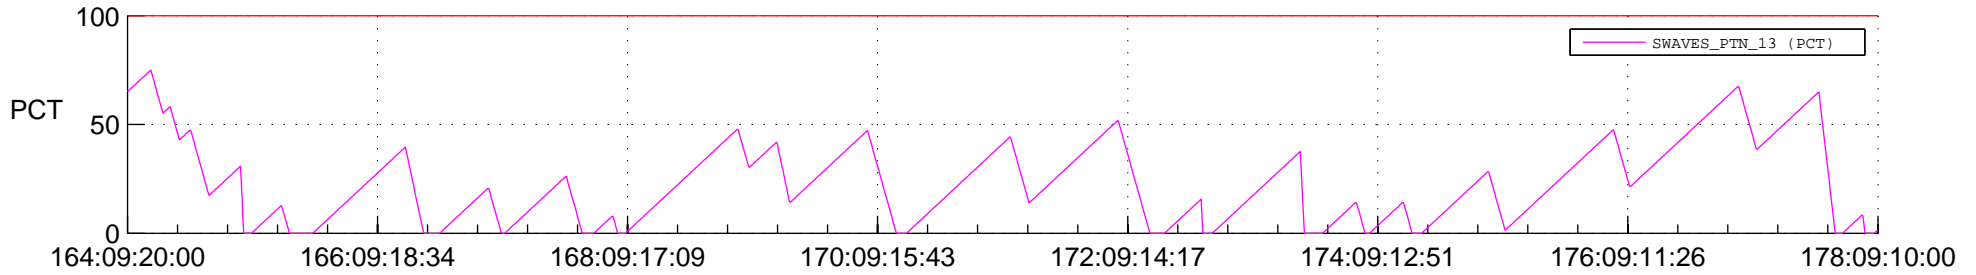

STEREO AHEAD SSR PCT Full Prediction

SWAVES_Percent_Full_Prediction

IMPACT_Percent_Full_Prediction

PLASTIC_Percent_Full_Prediction

Spacecraft_DownLink_Rate