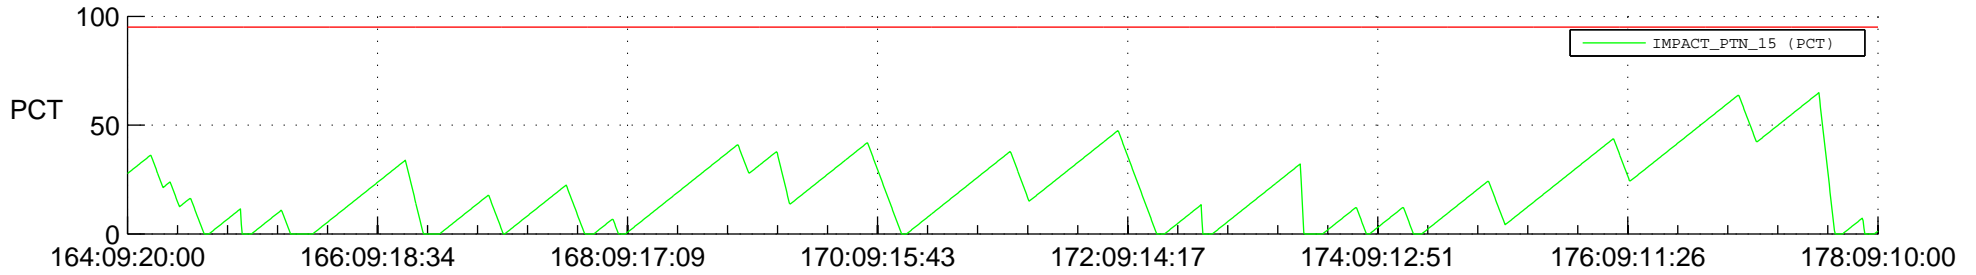

STEREO AHEAD SSR PCT Full Prediction

SWAVES_Percent_Full_Prediction

IMPACT_Percent_Full_Prediction

PLASTIC_Percent_Full_Prediction

Spacecraft_DownLink_Rate