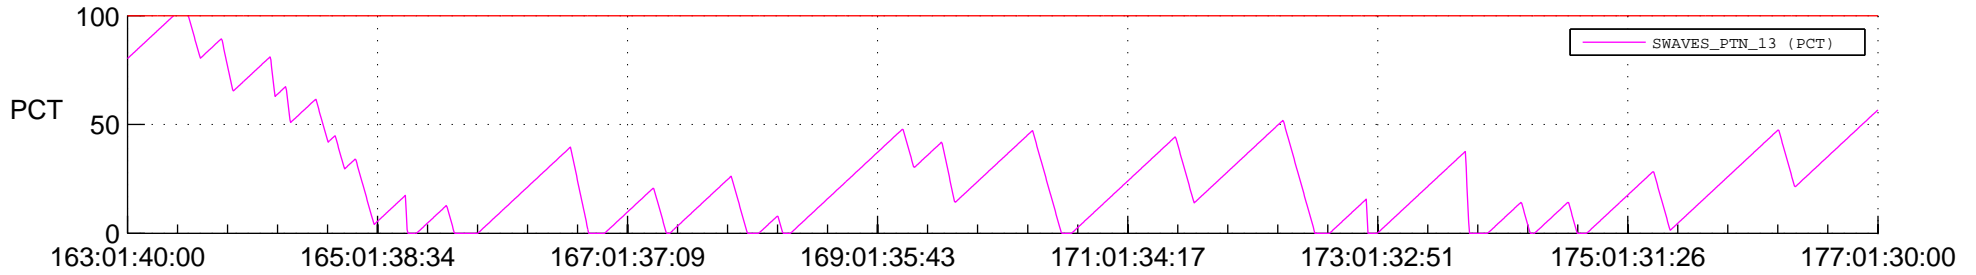

STEREO AHEAD SSR PCT Full Prediction

SWAVES_Percent_Full_Prediction

IMPACT_Percent_Full_Prediction

PLASTIC_Percent_Full_Prediction

Spacecraft_DownLink_Rate

Ground Time (2014:163:01:40:00.000 -2014:177:01:30:00.000)