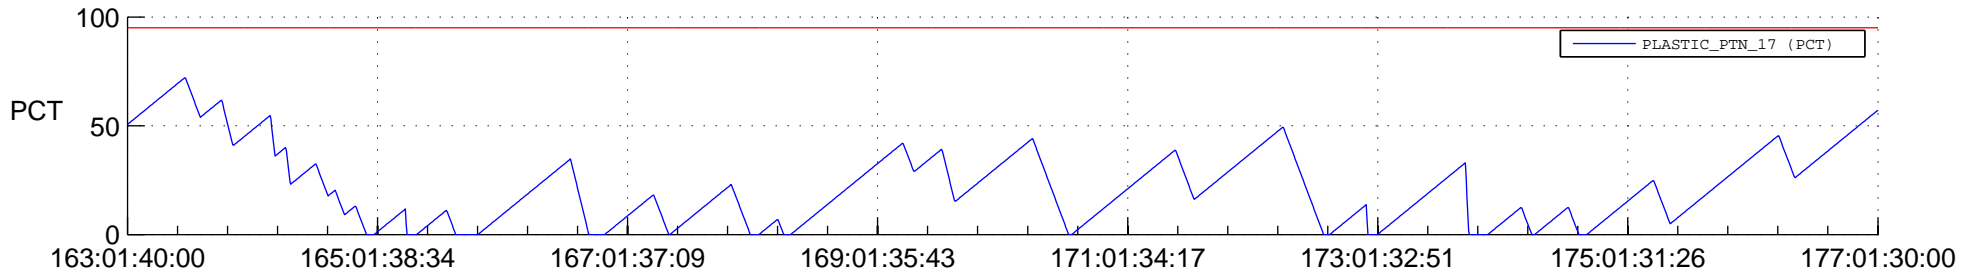

STEREO AHEAD SSR PCT Full Prediction

SWAVES_Percent_Full_Prediction

IMPACT_Percent_Full_Prediction

PLASTIC_Percent_Full_Prediction

Spacecraft_DownLink_Rate

Ground Time (2014:163:01:40:00.000 -2014:177:01:30:00.000)