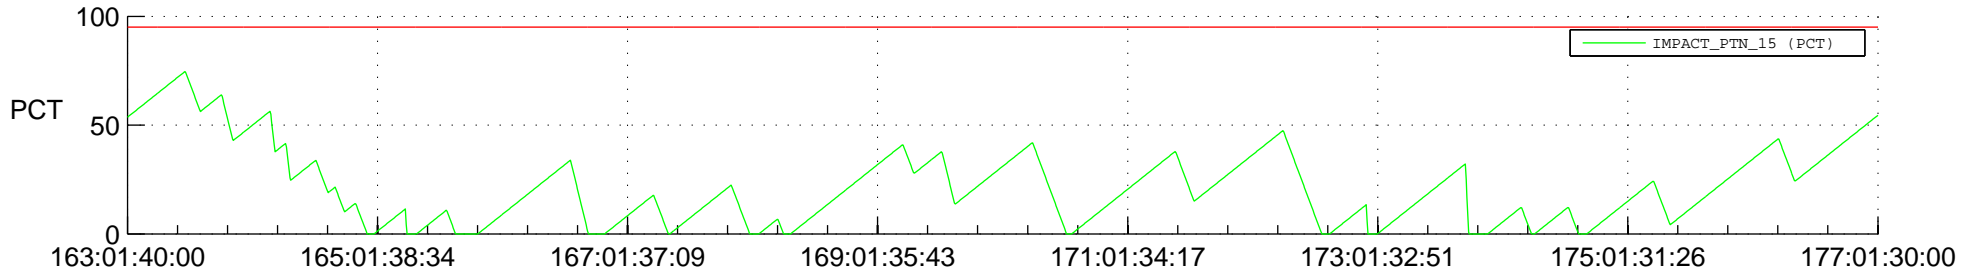

STEREO AHEAD SSR PCT Full Prediction

SWAVES_Percent_Full_Prediction

IMPACT_Percent_Full_Prediction

PLASTIC_Percent_Full_Prediction

Spacecraft_DownLink_Rate

Ground Time (2014:163:01:40:00.000 -2014:177:01:30:00.000)