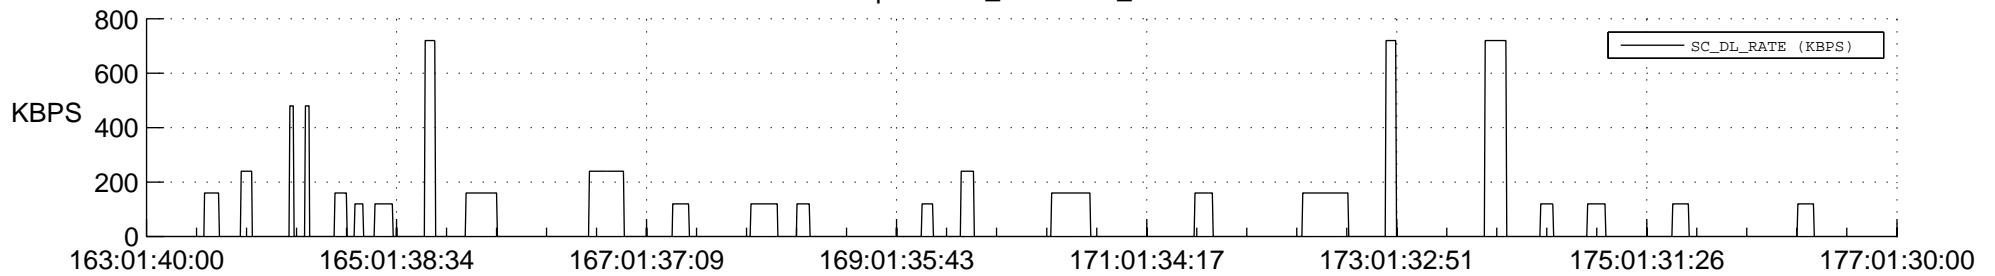

STEREO AHEAD SSR PCT Full Prediction

SWAVES_Percent_Full_Prediction

IMPACT_Percent_Full_Prediction

PLASTIC_Percent_Full_Prediction

Spacecraft_DownLink_Rate

Ground Time (2014:163:01:40:00.000 -2014:177:01:30:00.000)