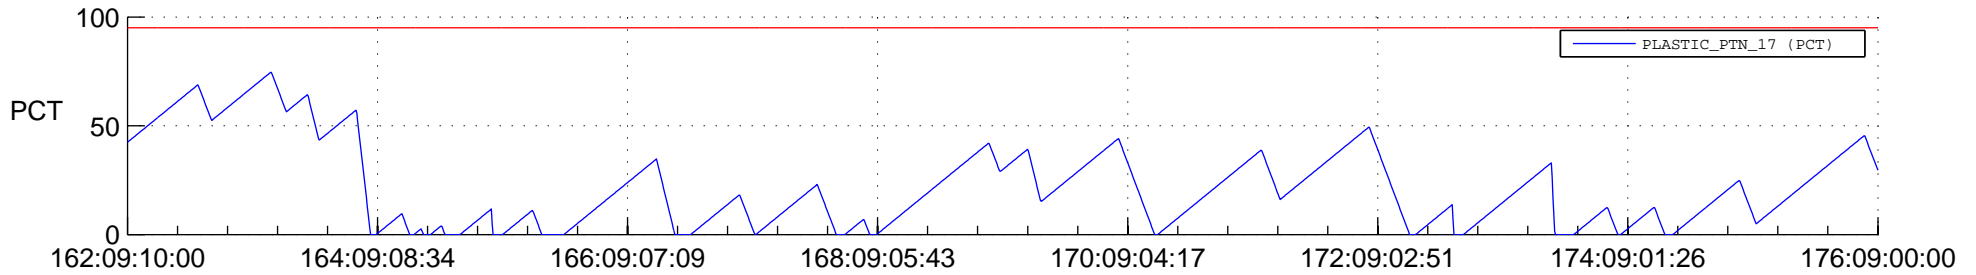

STEREO AHEAD SSR PCT Full Prediction

SWAVES_Percent_Full_Prediction

IMPACT_Percent_Full_Prediction

PLASTIC_Percent_Full_Prediction

Spacecraft_DownLink_Rate

Ground Time (2014:162:09:10:00.000 -2014:176:09:00:00.000)