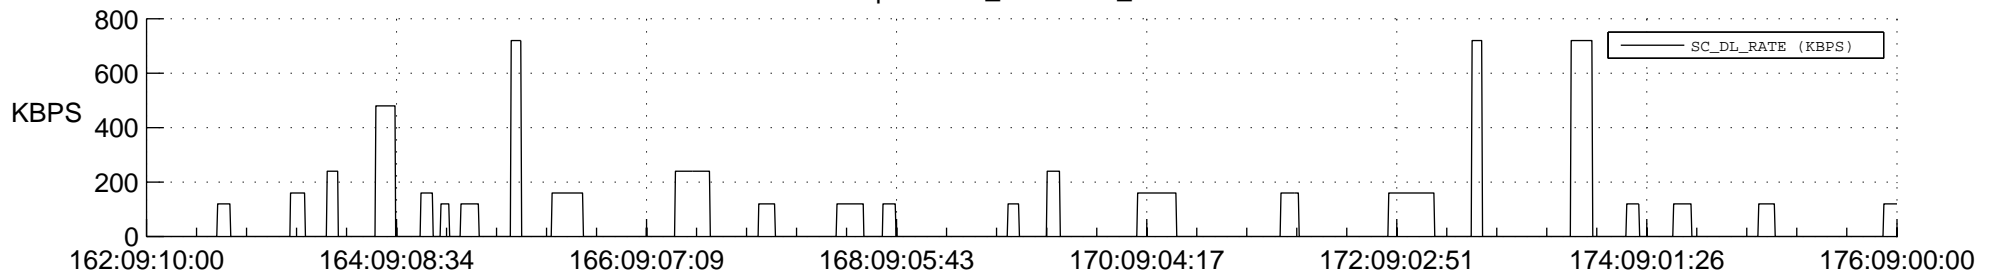

STEREO AHEAD SSR PCT Full Prediction

SWAVES_Percent_Full_Prediction

IMPACT_Percent_Full_Prediction

PLASTIC_Percent_Full_Prediction

Spacecraft_DownLink_Rate

Ground Time (2014:162:09:10:00.000 -2014:176:09:00:00.000)