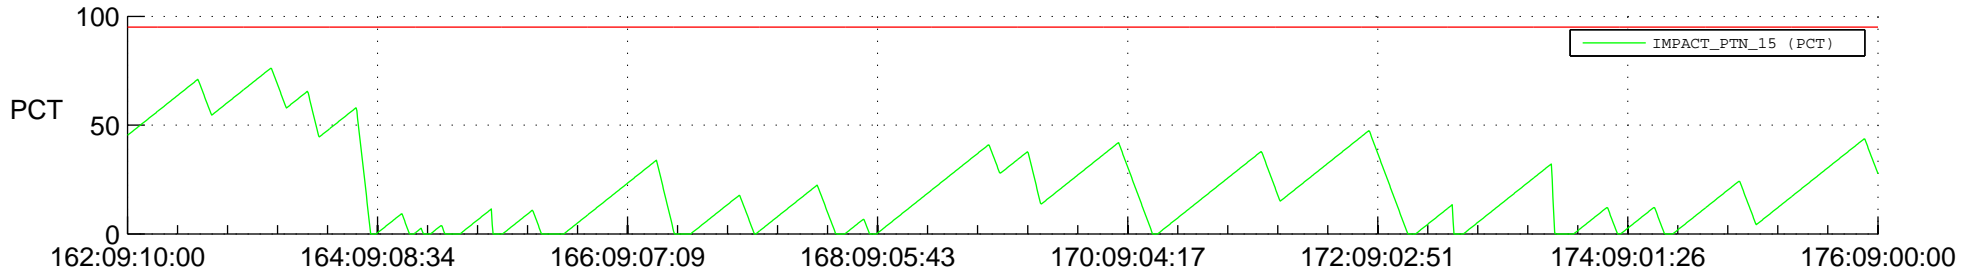

STEREO AHEAD SSR PCT Full Prediction

SWAVES_Percent_Full_Prediction

IMPACT_Percent_Full_Prediction

PLASTIC_Percent_Full_Prediction

Spacecraft_DownLink_Rate

Ground Time (2014:162:09:10:00.000 -2014:176:09:00:00.000)