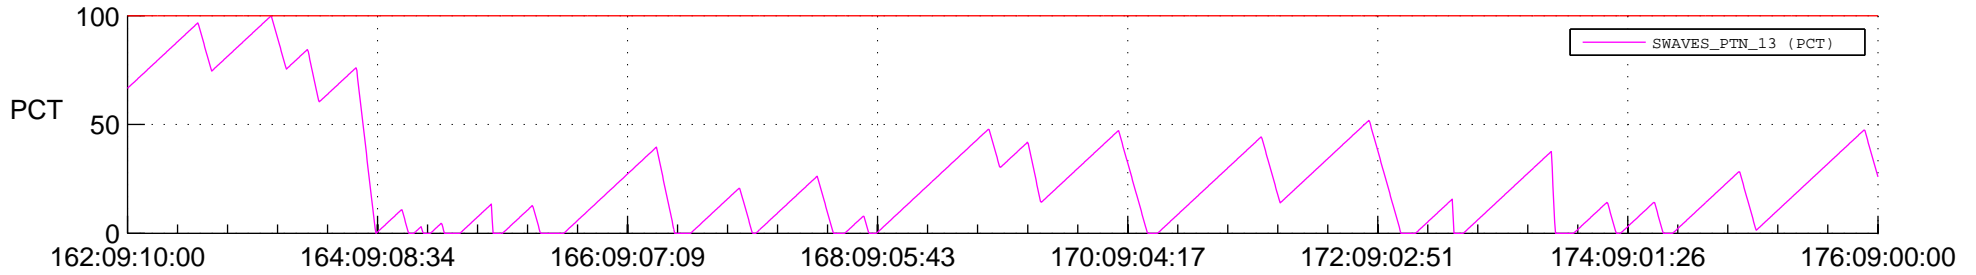

STEREO AHEAD SSR PCT Full Prediction

SWAVES_Percent_Full_Prediction

IMPACT_Percent_Full_Prediction

PLASTIC_Percent_Full_Prediction

Spacecraft_DownLink_Rate

Ground Time (2014:162:09:10:00.000 -2014:176:09:00:00.000)