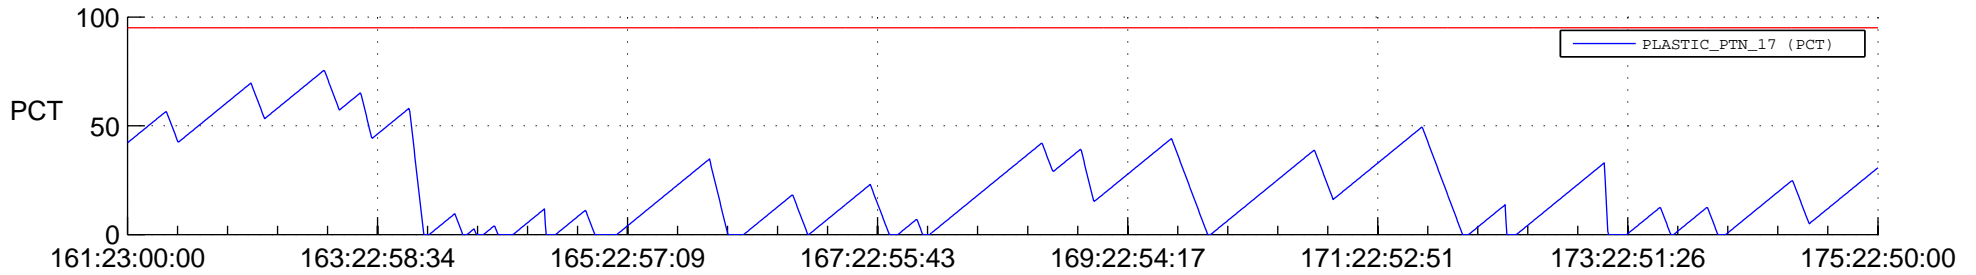

STEREO AHEAD SSR PCT Full Prediction

SWAVES_Percent_Full_Prediction

IMPACT_Percent_Full_Prediction

PLASTIC_Percent_Full_Prediction

Spacecraft_DownLink_Rate