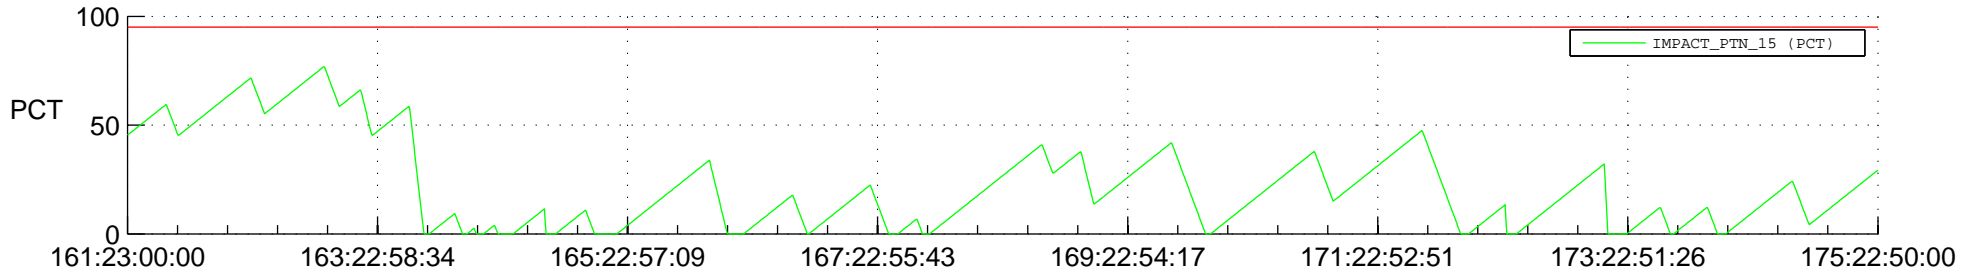

STEREO AHEAD SSR PCT Full Prediction

SWAVES_Percent_Full_Prediction

IMPACT_Percent_Full_Prediction

PLASTIC_Percent_Full_Prediction

Spacecraft_DownLink_Rate