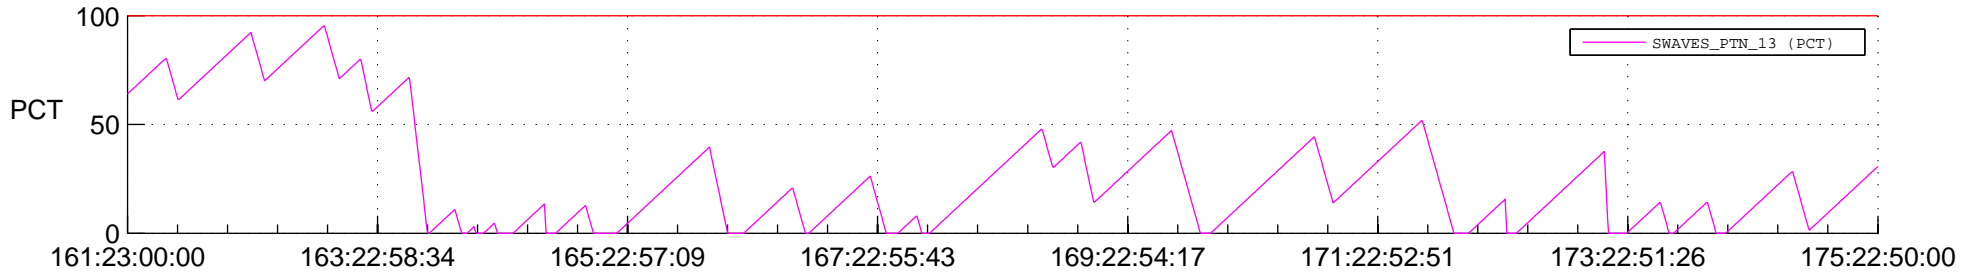

STEREO AHEAD SSR PCT Full Prediction

SWAVES_Percent_Full_Prediction

IMPACT_Percent_Full_Prediction

PLASTIC_Percent_Full_Prediction

Spacecraft_DownLink_Rate