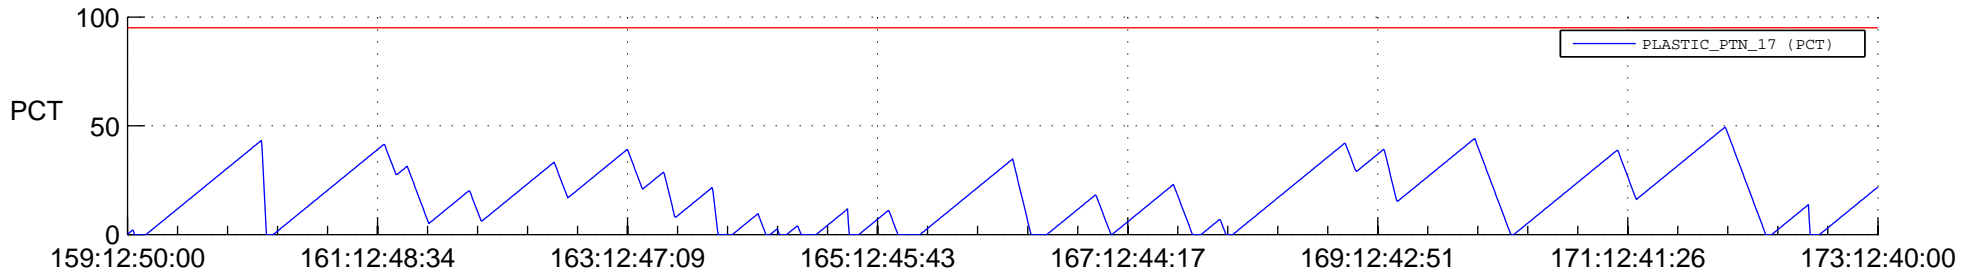

STEREO AHEAD SSR PCT Full Prediction

SWAVES_Percent_Full_Prediction

IMPACT_Percent_Full_Prediction

PLASTIC_Percent_Full_Prediction

Spacecraft_DownLink_Rate

Ground Time (2014:159:12:50:00.000 -2014:173:12:40:00.000)