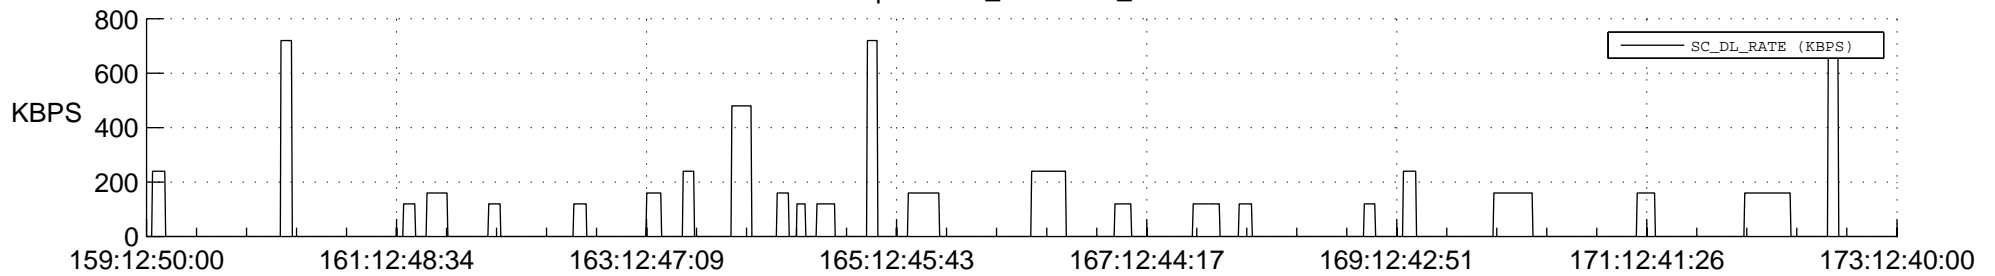

STEREO AHEAD SSR PCT Full Prediction

SWAVES_Percent_Full_Prediction

IMPACT_Percent_Full_Prediction

PLASTIC_Percent_Full_Prediction

Spacecraft_DownLink_Rate

Ground Time (2014:159:12:50:00.000 -2014:173:12:40:00.000)