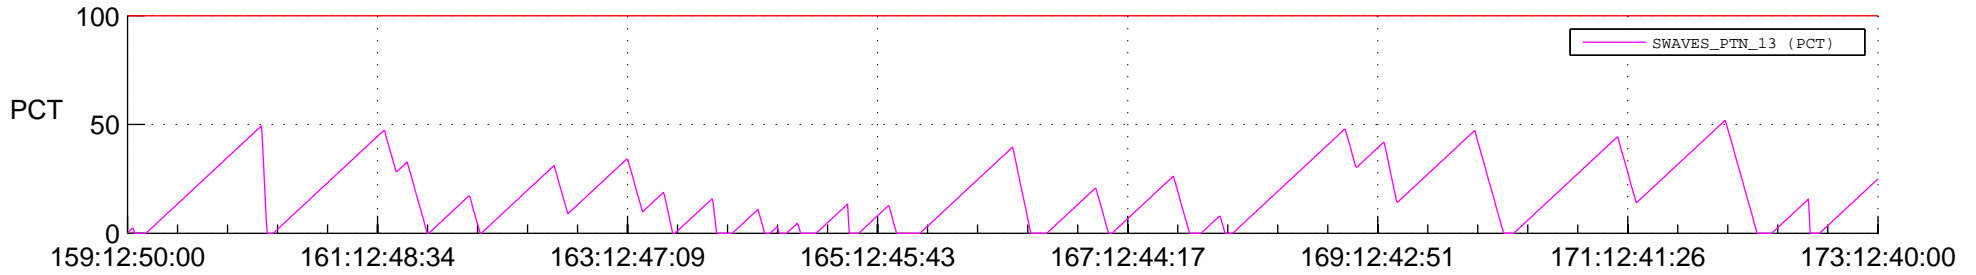

STEREO AHEAD SSR PCT Full Prediction

SWAVES_Percent_Full_Prediction

IMPACT_Percent_Full_Prediction

PLASTIC_Percent_Full_Prediction

Spacecraft_DownLink_Rate

Ground Time (2014:159:12:50:00.000 -2014:173:12:40:00.000)