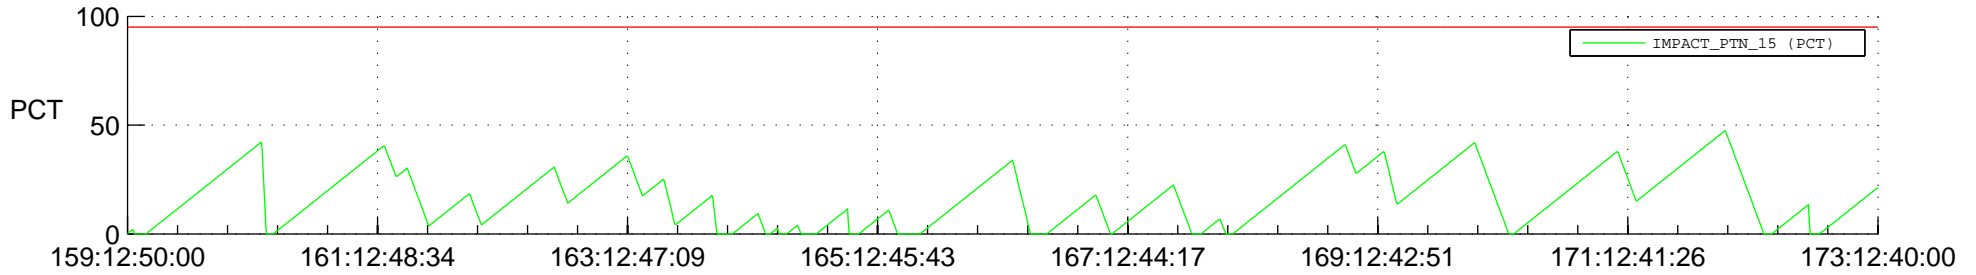

STEREO AHEAD SSR PCT Full Prediction

SWAVES_Percent_Full_Prediction

IMPACT_Percent_Full_Prediction

PLASTIC_Percent_Full_Prediction

Spacecraft_DownLink_Rate

Ground Time (2014:159:12:50:00.000 -2014:173:12:40:00.000)