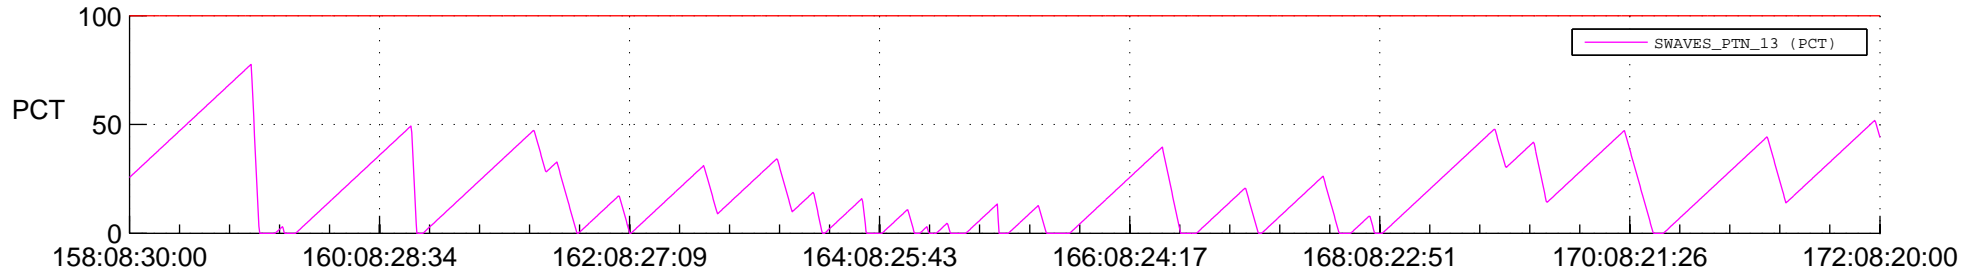

STEREO AHEAD SSR PCT Full Prediction

SWAVES_Percent_Full_Prediction

IMPACT_Percent_Full_Prediction

PLASTIC_Percent_Full_Prediction

Spacecraft_DownLink_Rate

Ground Time (2014:158:08:30:00.000 -2014:172:08:20:00.000)