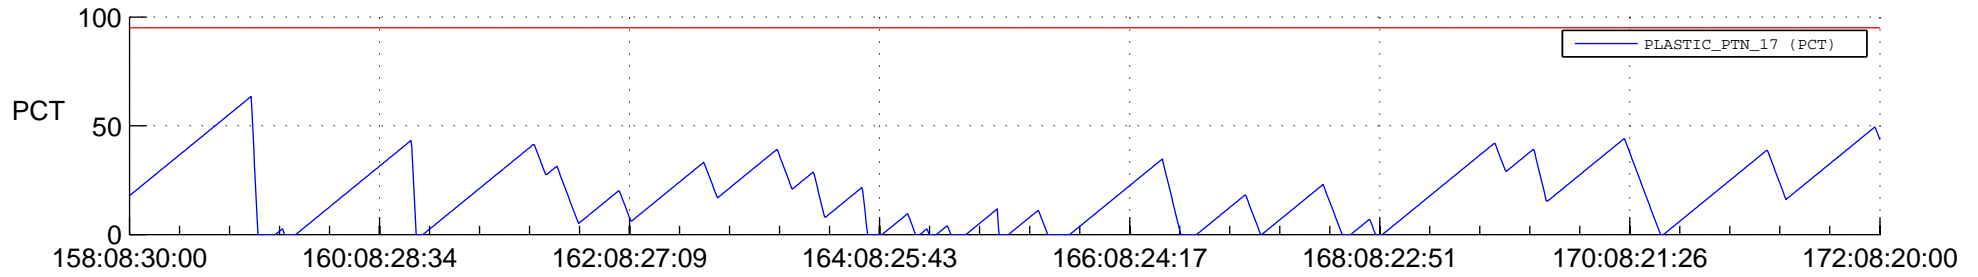

STEREO AHEAD SSR PCT Full Prediction

SWAVES_Percent_Full_Prediction

IMPACT_Percent_Full_Prediction

PLASTIC_Percent_Full_Prediction

Spacecraft_DownLink_Rate

Ground Time (2014:158:08:30:00.000 -2014:172:08:20:00.000)