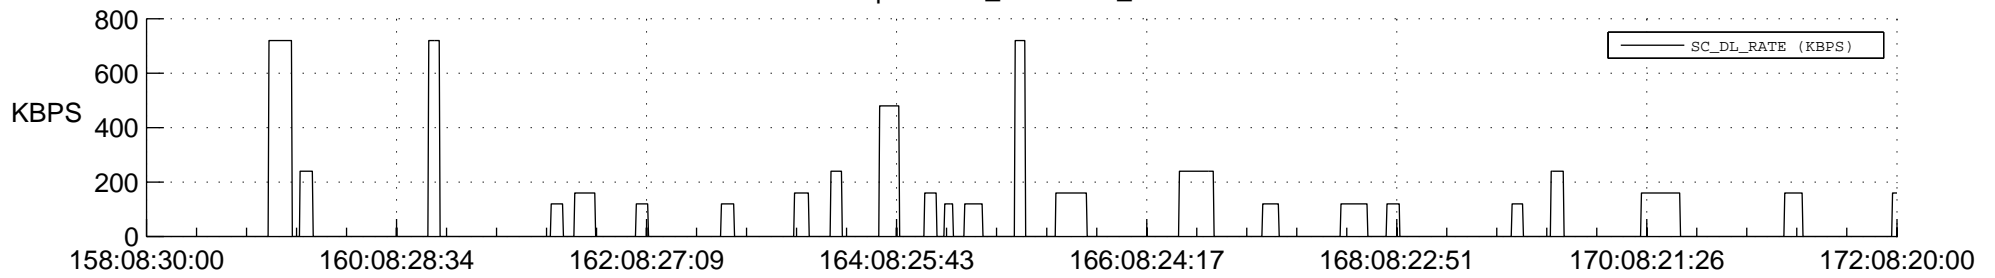

STEREO AHEAD SSR PCT Full Prediction

SWAVES_Percent_Full_Prediction

IMPACT_Percent_Full_Prediction

PLASTIC_Percent_Full_Prediction

Spacecraft_DownLink_Rate

Ground Time (2014:158:08:30:00.000 -2014:172:08:20:00.000)