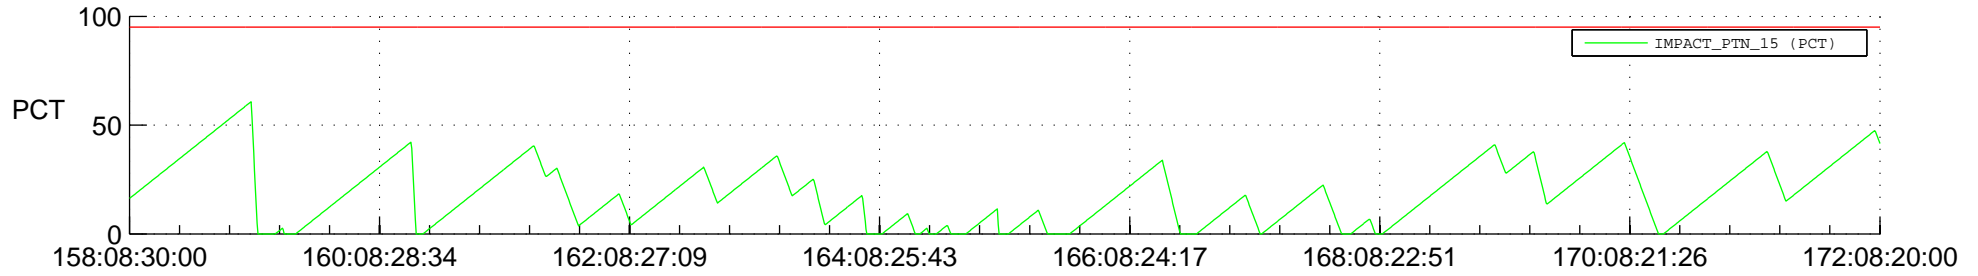

STEREO AHEAD SSR PCT Full Prediction

SWAVES_Percent_Full_Prediction

IMPACT_Percent_Full_Prediction

PLASTIC_Percent_Full_Prediction

Spacecraft_DownLink_Rate

Ground Time (2014:158:08:30:00.000 -2014:172:08:20:00.000)