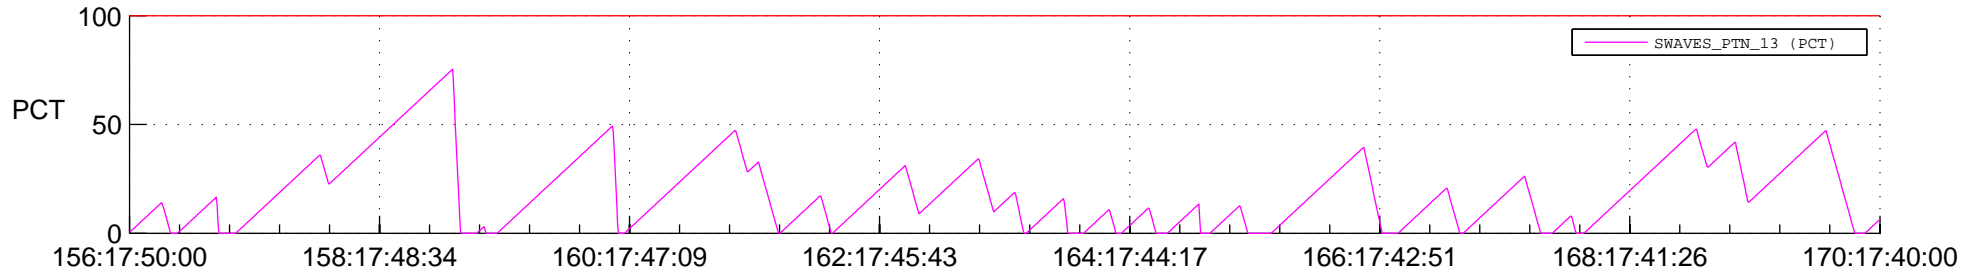

## SWAVES\_Percent\_Full\_Prediction

## Spacecraft\_DownLink\_Rate

Ground Time (2014:156:17:50:00.000 -2014:170:17:40:00.000)