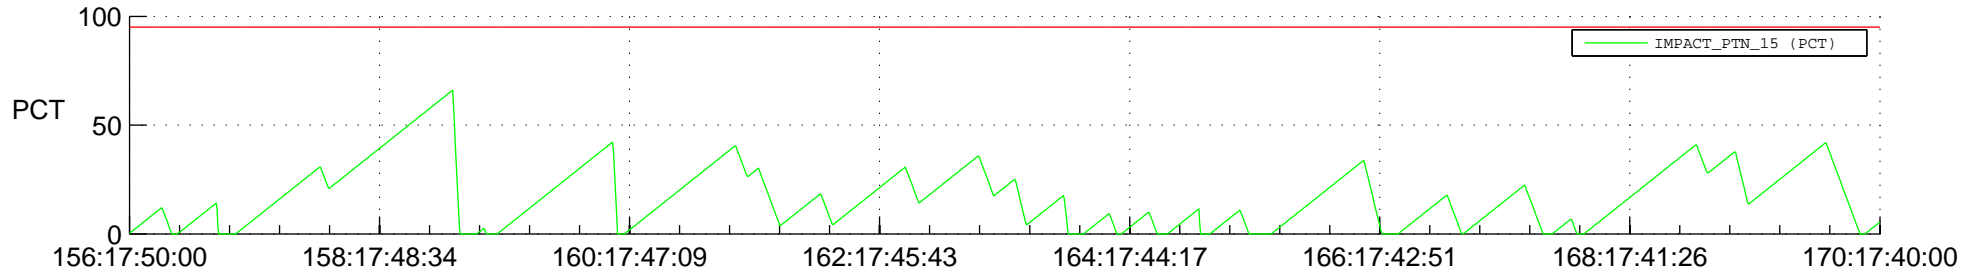

IMPACT_Percent_Full_Prediction