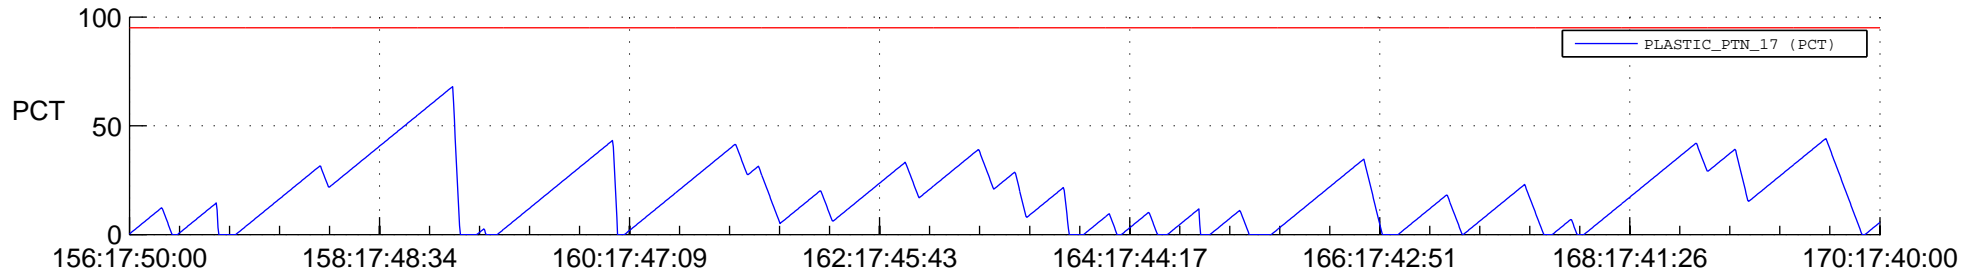

## SWAVES\_Percent\_Full\_Prediction

## Spacecraft\_DownLink\_Rate

Ground Time (2014:156:17:50:00.000 -2014:170:17:40:00.000)