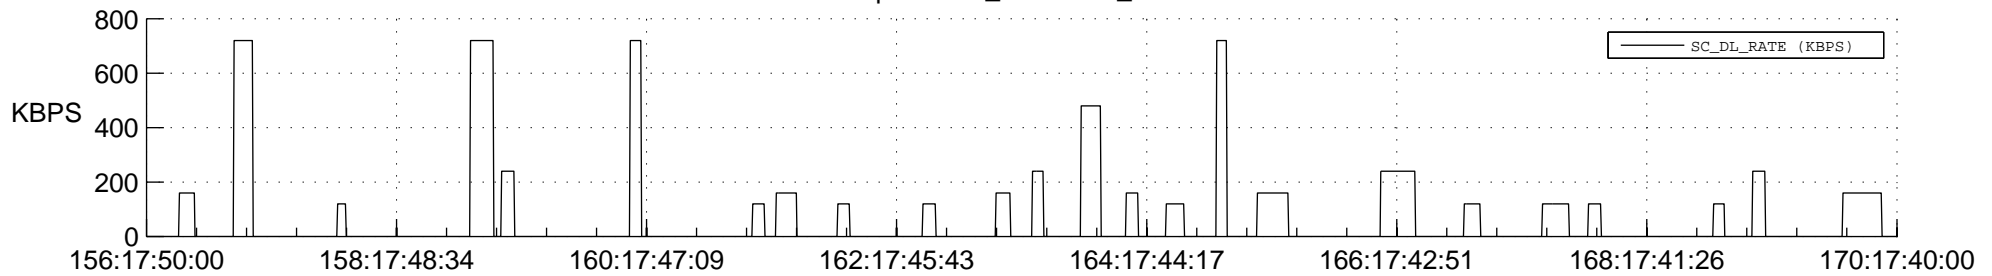

## Spacecraft\_DownLink\_Rate

Ground Time (2014:156:17:50:00.000 -2014:170:17:40:00.000)