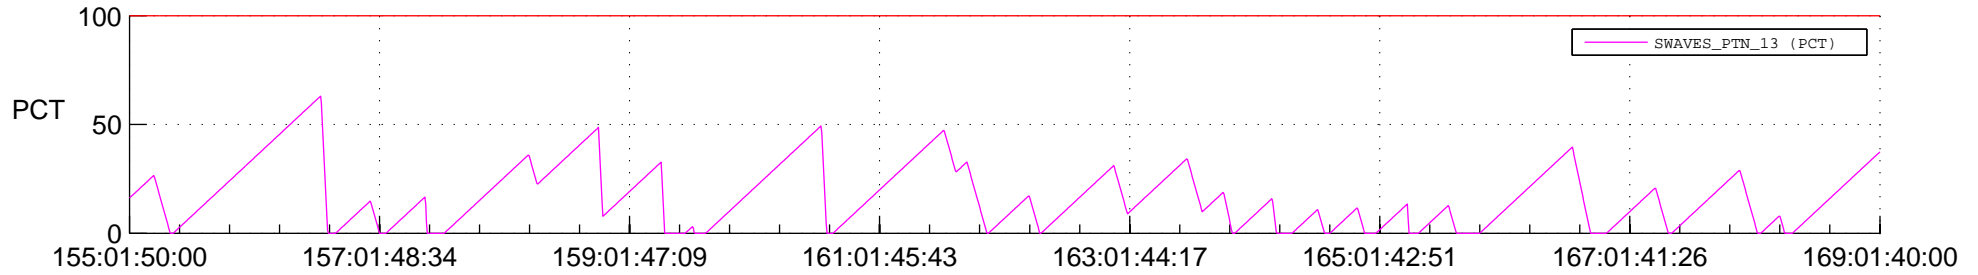

STEREO AHEAD SSR PCT Full Prediction

SWAVES_Percent_Full_Prediction

IMPACT_Percent_Full_Prediction

PLASTIC_Percent_Full_Prediction

Spacecraft_DownLink_Rate