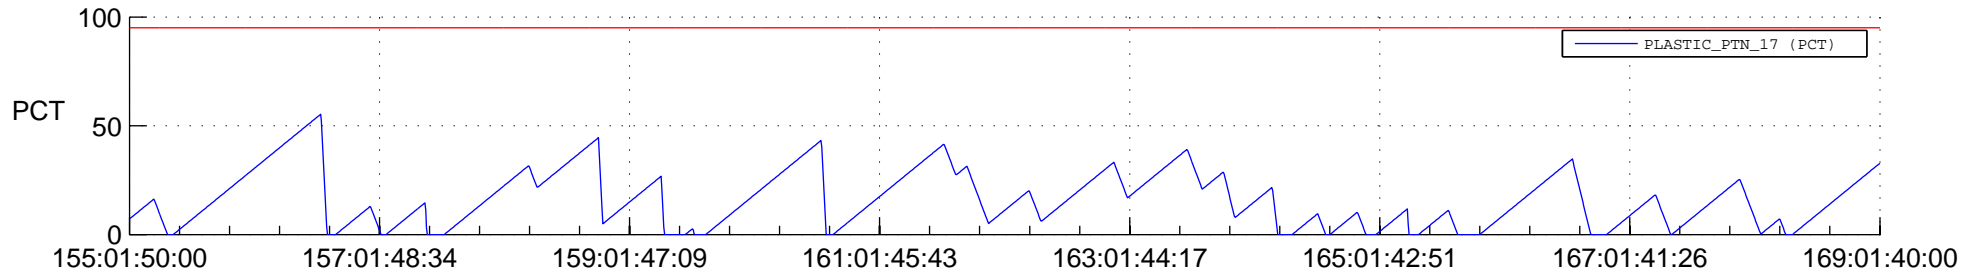

STEREO AHEAD SSR PCT Full Prediction

SWAVES_Percent_Full_Prediction

IMPACT_Percent_Full_Prediction

PLASTIC_Percent_Full_Prediction

Spacecraft_DownLink_Rate