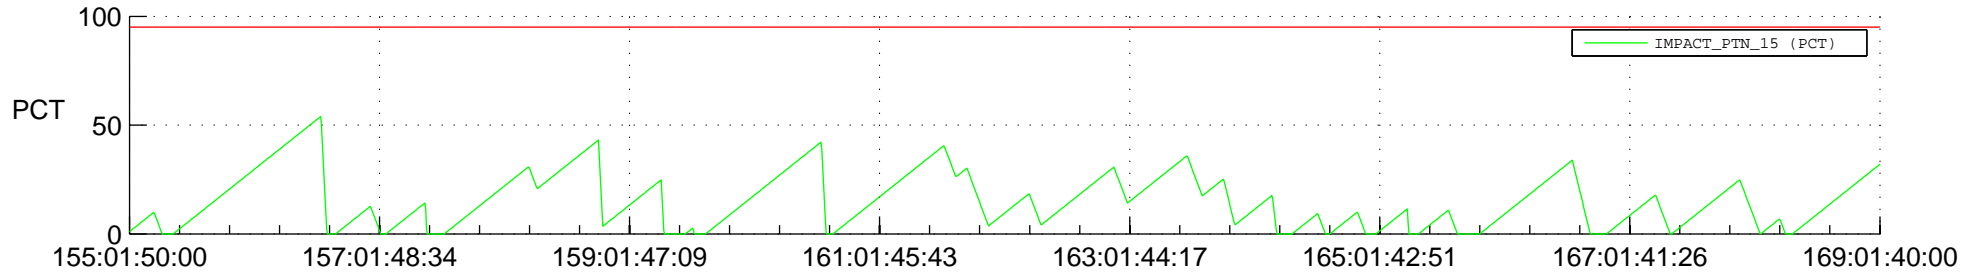

STEREO AHEAD SSR PCT Full Prediction

SWAVES_Percent_Full_Prediction

IMPACT_Percent_Full_Prediction

PLASTIC_Percent_Full_Prediction

Spacecraft_DownLink_Rate