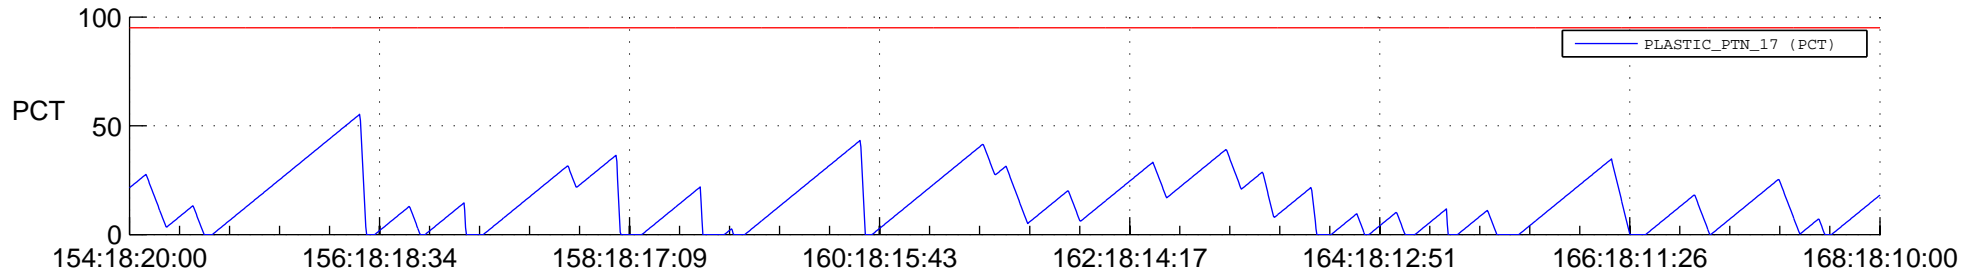

PLASTIC_Percent_Full_Prediction