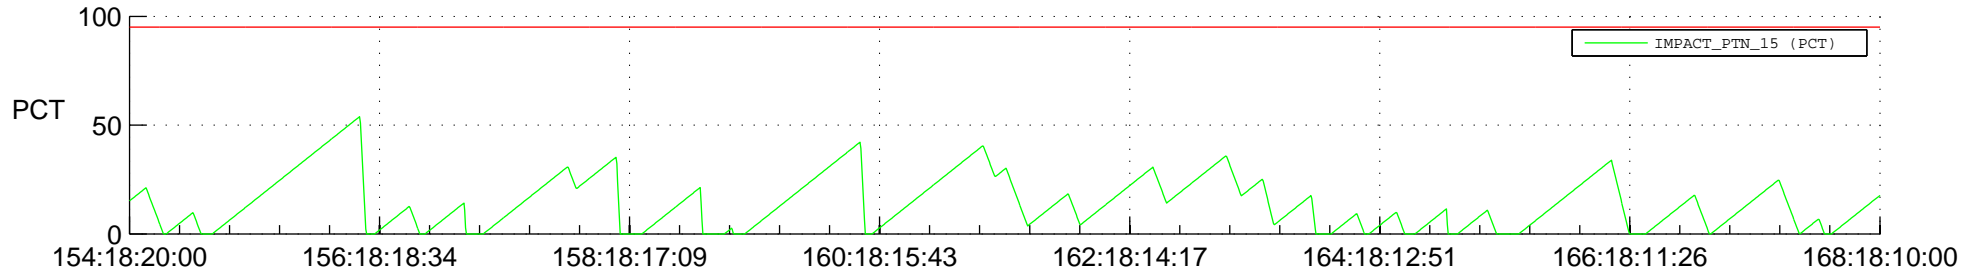

IMPACT_Percent_Full_Prediction