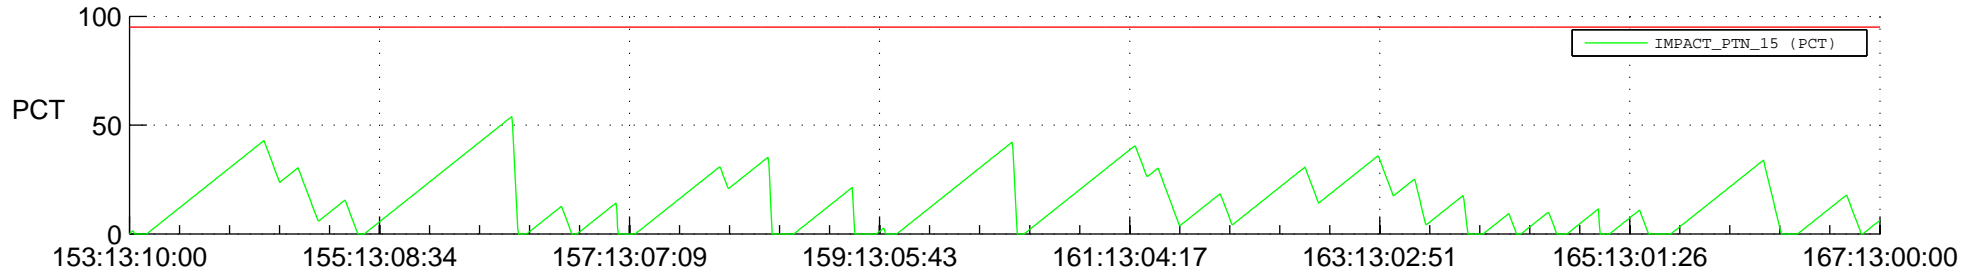

STEREO AHEAD SSR PCT Full Prediction

SWAVES_Percent_Full_Prediction

IMPACT_Percent_Full_Prediction

PLASTIC_Percent_Full_Prediction

Spacecraft_DownLink_Rate

Ground Time (2014:153:13:10:00.000 -2014:167:13:00:00.000)