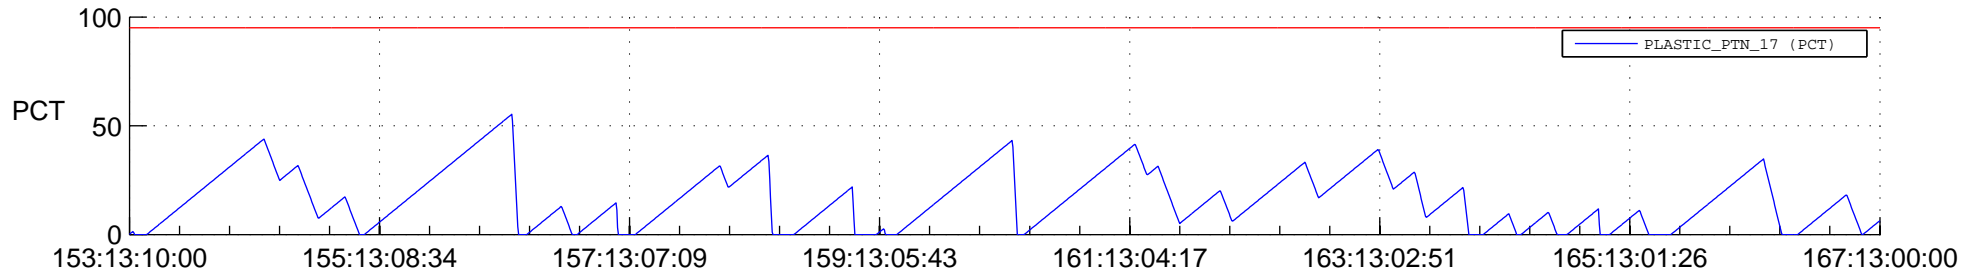

STEREO AHEAD SSR PCT Full Prediction

SWAVES_Percent_Full_Prediction

IMPACT_Percent_Full_Prediction

PLASTIC_Percent_Full_Prediction

Spacecraft_DownLink_Rate

Ground Time (2014:153:13:10:00.000 -2014:167:13:00:00.000)