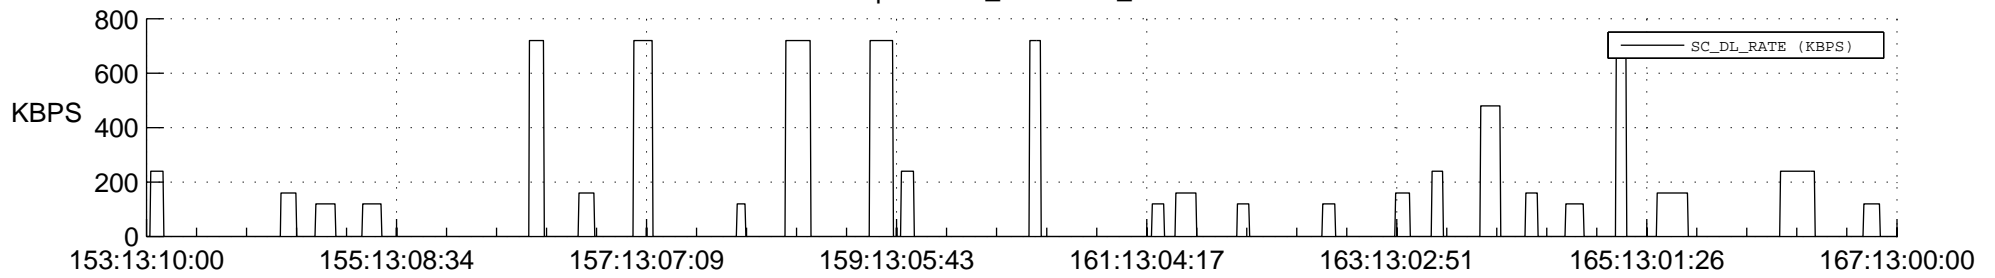

STEREO AHEAD SSR PCT Full Prediction

SWAVES_Percent_Full_Prediction

IMPACT_Percent_Full_Prediction

PLASTIC_Percent_Full_Prediction

Spacecraft_DownLink_Rate

Ground Time (2014:153:13:10:00.000 -2014:167:13:00:00.000)