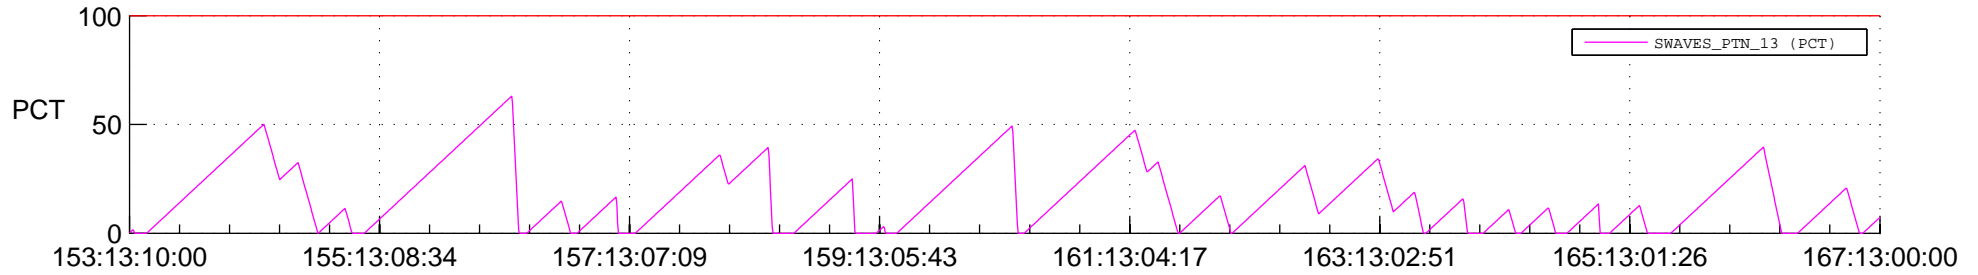

STEREO AHEAD SSR PCT Full Prediction

SWAVES_Percent_Full_Prediction

IMPACT_Percent_Full_Prediction

PLASTIC_Percent_Full_Prediction

Spacecraft_DownLink_Rate

Ground Time (2014:153:13:10:00.000 -2014:167:13:00:00.000)