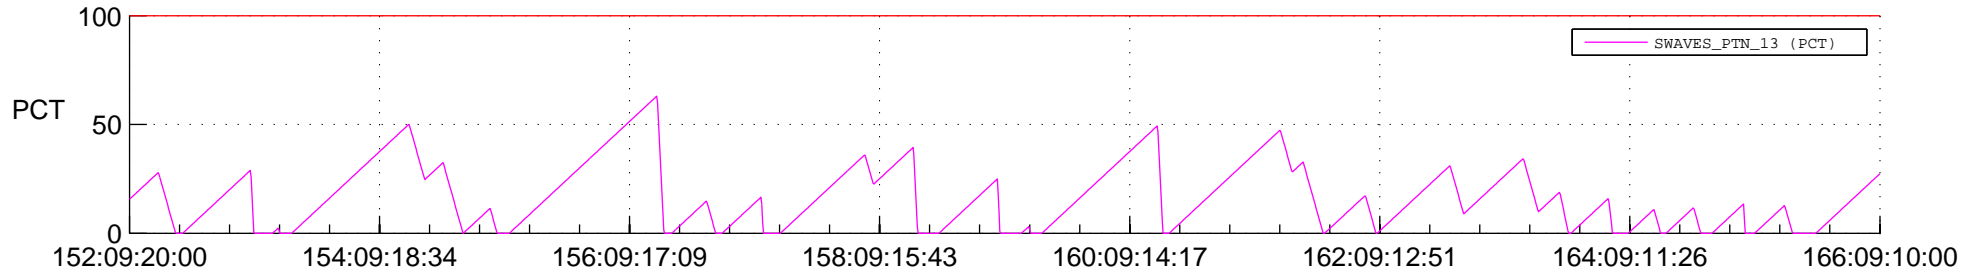

STEREO AHEAD SSR PCT Full Prediction

SWAVES_Percent_Full_Prediction

IMPACT_Percent_Full_Prediction

PLASTIC_Percent_Full_Prediction

Spacecraft_DownLink_Rate