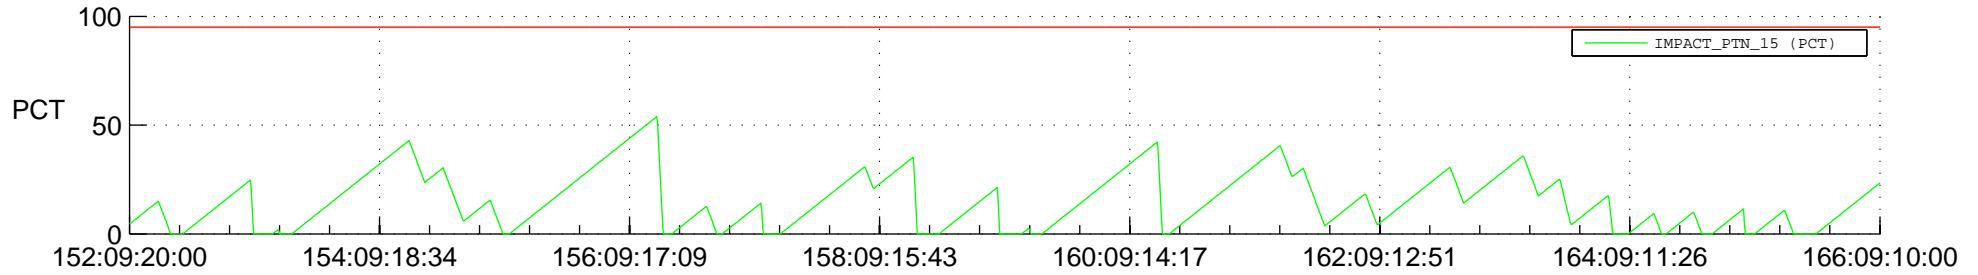

STEREO AHEAD SSR PCT Full Prediction

SWAVES_Percent_Full_Prediction

IMPACT_Percent_Full_Prediction

PLASTIC_Percent_Full_Prediction

Spacecraft_DownLink_Rate