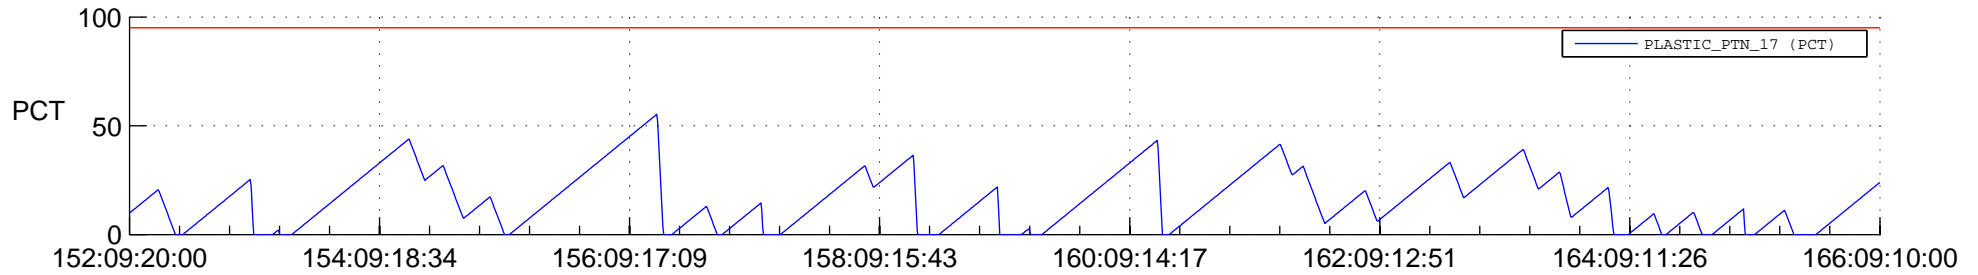

STEREO AHEAD SSR PCT Full Prediction

SWAVES_Percent_Full_Prediction

IMPACT_Percent_Full_Prediction

PLASTIC_Percent_Full_Prediction

Spacecraft_DownLink_Rate